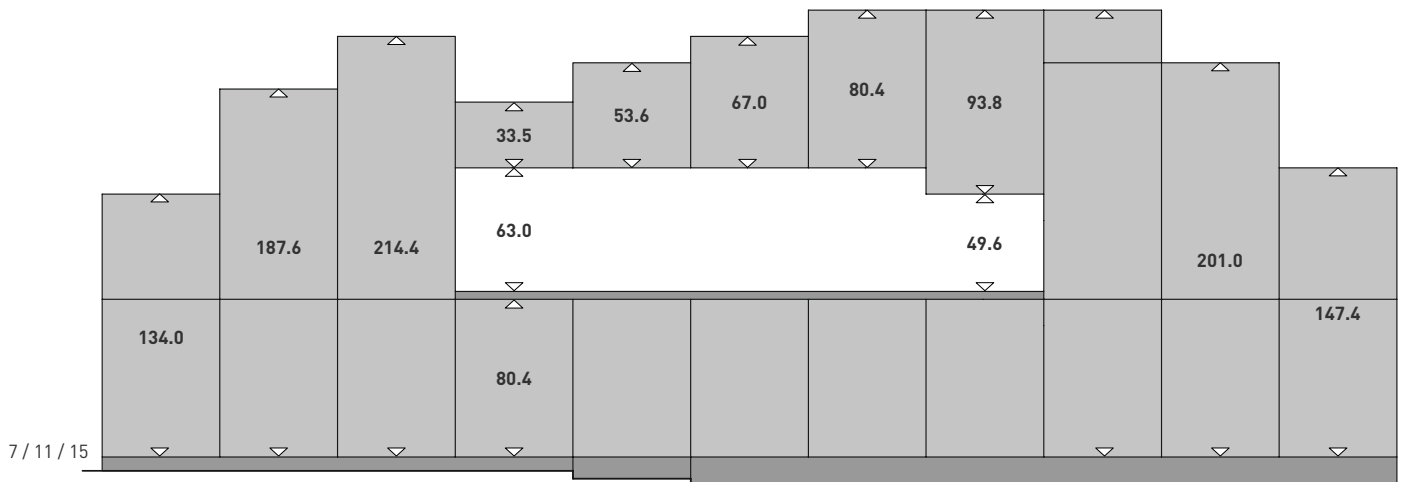

planning notes

front partition/cabinet element height: H 67.0 cm; H 80.4 cm

example of front partition

U_80L2A2_
grid height: 13.4 cm
front clearance 0.4 cm

Our symbol drawings are always dimensioned with front clearance.

bottom cabinet – element height 67.0 cm

bottom cabinet – element height 80.4 cm

base units | linee | echt.zeit | loft | rondo

height: 67.0 cm

 30 UF3067	 15/20/30/40/45/50/60/80/90/100/120 U_67	 15/20/30/40/45/50/60/80/90/100/120 U_67T_	 15/20/30/40/45/50/60/80/90/100/120 U_67TG_	 30/40/45/50/60/80/90/100/120 U_67LT_
 30/40/45/50/60 U_67LAI_	 30/40/45/50/60 U_67AI_	 30/40/45/50/60/80/90/100/120 U_67LA2_	 30/40/45/50/60/80/90/100/120 U_67A2_	 30/40/45/50/60/80/90/100/120 U_67L3A_
 30/45/60 U_67TI3_	 15/20/30/40/45 U_67AR_	 15/20/30 U_67AP_	 15/20/30/40/45/50/60/80/90/100/120 U_67TB_	 30/45/60 U_67TI3_
 160/180/200/240 U_67ST_	 15/30 UR_67T_	 15/30 UR3067AR	 30 UARE3067	 30 UARR3067
 60/80/90/100/120 UOR_80 UOR_80S UOR_80L UOR_80LS				