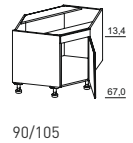

base units | linee | echt.zeit | loft | rondo

stove cabinets

undersink cabinets

US_80A2_