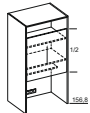

A_103VS_
A_116VS_
A_130VS_
A_143VS_
A_156VS_

60/80/90/100/120