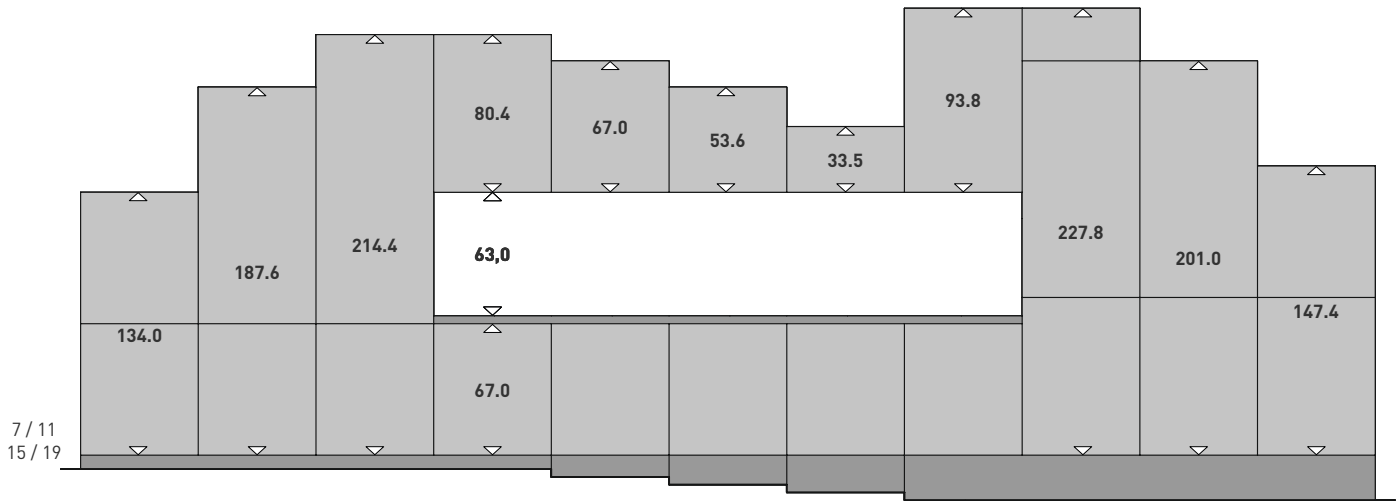

planning notes

front partition/cabinet element height: H 67.0 cm; H 80.4 cm

example of front partition

U_80L2A2_
grid height: 13.4 cm
front clearance 0.4 cm

Our symbol drawings are always dimensioned with front clearance.

bottom cabinet – element height 67.0 cm

bottom cabinet – element height 80.4 cm

base units | linee | echt.zeit | loft | rondo

height: 67.0 cm

 30 UF3067	 15/20/30/40/45/50/60/80/90/100/120 U_67	 15/20/30/40/45/50/60/80/90/100/120 U_67T_	 15/20/30/40/45/50/60/80/90/100/120 U_67TG_	 30/40/45/50/60/80/90/100/120 U_67LT_
 30/40/45/50/60 U_67LAI_	 30/40/45/50/60 U_67AI_	 30/40/45/50/60/80/90/100/120 U_67LA2_	 30/40/45/50/60/80/90/100/120 U_67A2_	 30/40/45/50/60/80/90/100/120 U_67L3A_
 30/45/60 U_67TI3_	 15/20/30/40/45 U_67AR_	 15/20/30 U_67AP_	 15/20/30/40/45/50/60/80/90/100/120 U_67TB_	 30/45/60 U_67TI3_
 160/180/200/240 U_67ST_	 15/30 UR_67T_	 15/30 UR3067AR	 30 UARE3067	 30 UARR3067
 60/80/90/100/120 UOR_80 UOR_80S UOR_80L UOR_80LS				