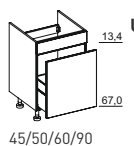

USWA9080TA_

US_80BA_