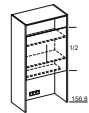

A_1034VS_
A_1164VS_
A_1304VS_
A_1434VS_
A_1564VS_

60/80/90/100/120