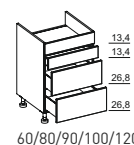

UK2_80BA2_

UK2_80BLA2_