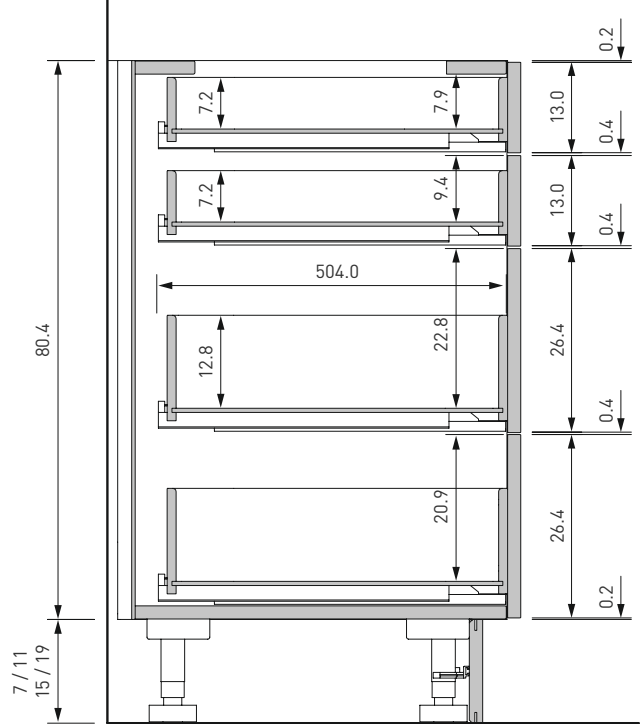

planning notes

front partition/cabinet element height: H 67.0 cm; H 80.4 cm

example of front partition

U_80L2A2_
grid height: 13.4 cm
front clearance 0.4 cm

Our symbol drawings are always dimensioned with front clearance.

bottom cabinet – element height 67.0 cm

bottom cabinet – element height 80.4 cm

base units | linee | echt.zeit | loft | rondo

height: 67.0 cm

 30 UF3067	 15/20/30/40/45/50/60/80/90/100/120 U_67	 15/20/30/40/45/50/60/80/90/100/120 U_67T_	 15/20/30/40/45/50/60/80/90/100/120 U_67TG_	 30/40/45/50/60/80/90/100/120 U_67LT_
 30/40/45/50/60 U_67LAI_	 30/40/45/50/60 U_67AI_	 30/40/45/50/60/80/90/100/120 U_67LA2_	 30/40/45/50/60/80/90/100/120 U_67A2_	 30/40/45/50/60/80/90/100/120 U_67L3A_
 30/45/60 U_67TI3_	 15/20/30/40/45 U_67AR_	 15/20/30 U_67AP_	 15/20/30/40/45/50/60/80/90/100/120 U_67TB_	 30/45/60 U_67TI3_
 160/180/200/240 U_67ST_	 15/30 UR_67T_	 15/30 UR3067AR	 30 UARE3067	 30 UARR3067
 60/80/90/100/120 UOR_80 UOR_80S UOR_80L UOR_80LS				