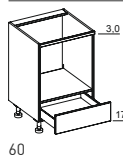

base units | linee | echt.zeit | loft | rondo

stove cabinets

undersink cabinets