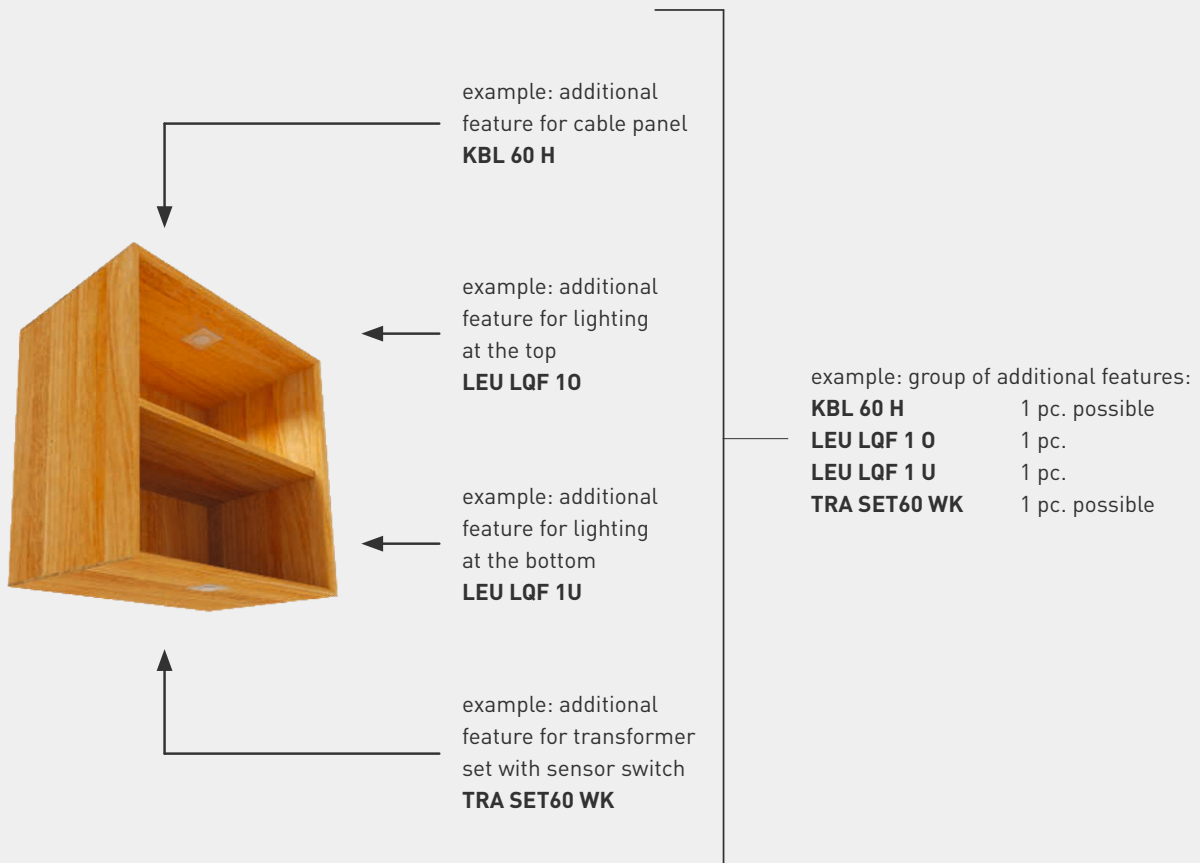

product information for wall units with lighting

Cabinets can be equipped with lamps according to the tables below.
There are two light colours to choose from: WW...warm white or KW...cool white.

light colour: warm white

If no information on the light colour is given upon ordering, WW...warm white is automatically supplied.

Cabinets can be supplemented with additional features.

example:

Features of an open top cabinet with one square LED spot each in the upper and lower shelf, a cable panel and a transformer set with sensor switch.