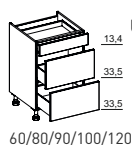

UK1_80LA2_