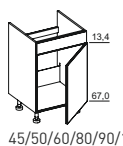

US_80A_

undersink cabinets

US_80BT_