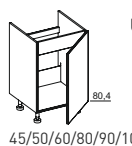

USWA9080BTA_

US_80T_