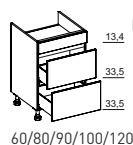

UK1_80L2A2_

UK2_80BA2_