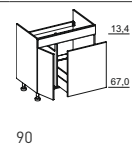

base units | linee | echt.zeit | loft | rondo

stove cabinets

undersink cabinets

MSBL_