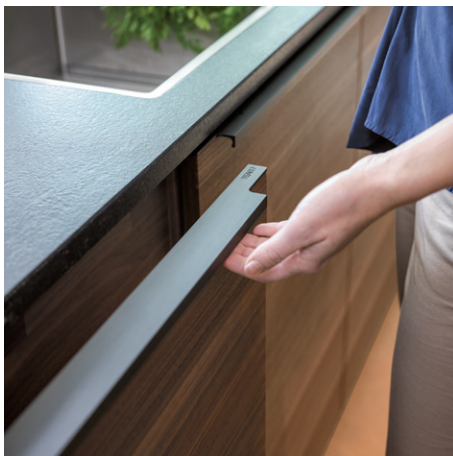

PRESS RELEASE

Modern Living Comfort Meets Design

The linee kitchen "Black Line" by TEAM 7 certainly cuts an impressive figure. Cubic forms, generous black coloured glass fronts and clear lines give the new linee kitchen design its exceptional elegance. "Black Line" embodies the perfect symbiosis of inviting, harmonious solid wood, vibrant coloured glass and bold metal. A sense of cool elegance is provided by the range of handles, stainless steel plinth panels, work tops and coloured glass sides in matte black. A sensual warmth is created at the same time by visible wood design elements. This exciting contrast ensures a clean, pure look on the outside, while the completely solid wood interiors engage all of the senses and represent quality, radiating a unique charisma full of vibrancy.

Solid wood, glass and metal are harmoniously joined together in the line "Black Line" to create a modern sense of comfortable living that is flexible enough to meet individual tastes thanks to the variety of items and diversity of arrangements – whether in the form of a classic kitchenette or with a kitchen island where the family cooks and spends time together. TEAM 7 has created additional functional elements in line with the new look: an extendable table with glass sides and the ark bar stool – with leather or upholstered seat shell – complete the overall impression.