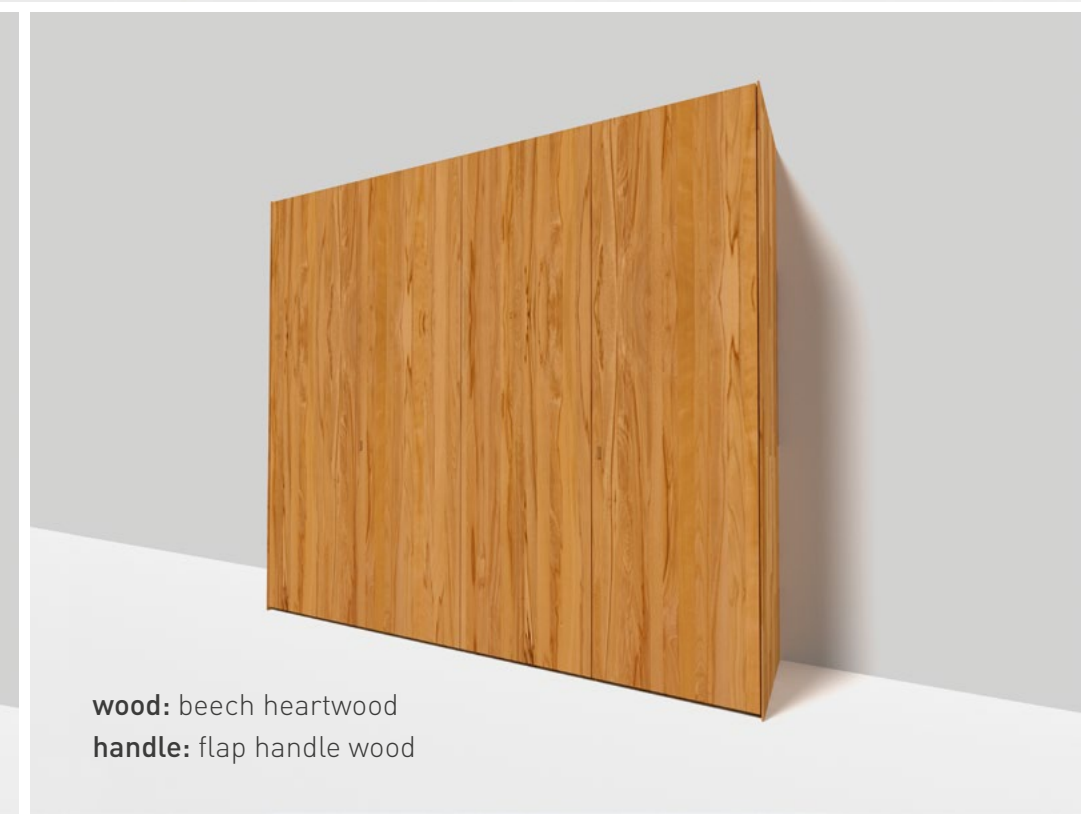

wood: cherry
glass: white
handle: cubic handle bar

TEAM7

soft wardrobe 05

SDS 05

summary

wood: alder
handle: wooden handle horizontal

wood: walnut
handle: trapezoidal strip handle

wood: swiss pine
handle: strip handle wood