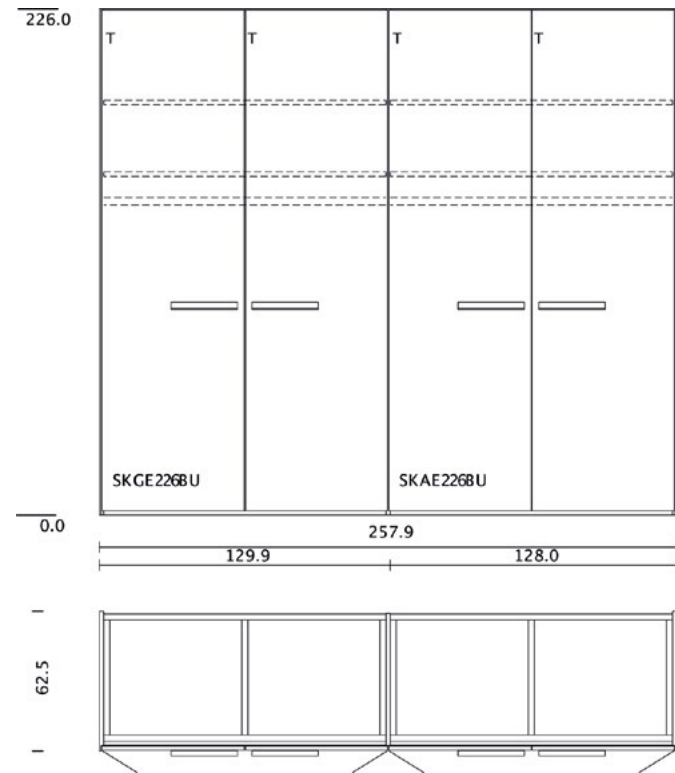

TEAM7

soft wardrobe 05

SDS 05