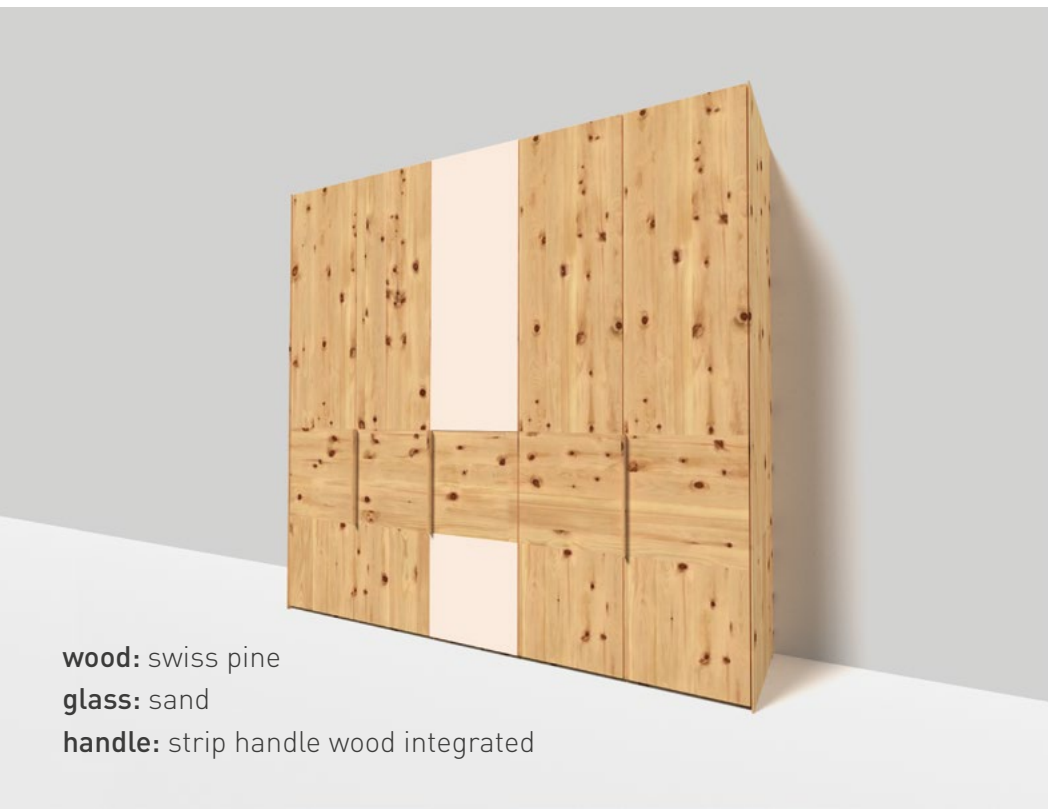

wood: beech heartwood
glass: dark brown
handle: flap handle, stainless steel

TEAM 7

valore wardrobe 12

VDS 12

summary

wood: oak white oil
glass: graphite grey
handle: strip handle wood integrated

wood: beech heartwood
glass: light grey
handle: wooden handle, horizontal

wood: wild walnut
glass: natural white
handle: strip handle wood integrated

wood: cherry
glass: graphite grey
handle: flap handle, stainless steel

TEAM 7

valore wardrobe 07

VDS 07

summary

TEAM7

valore wardrobe 02