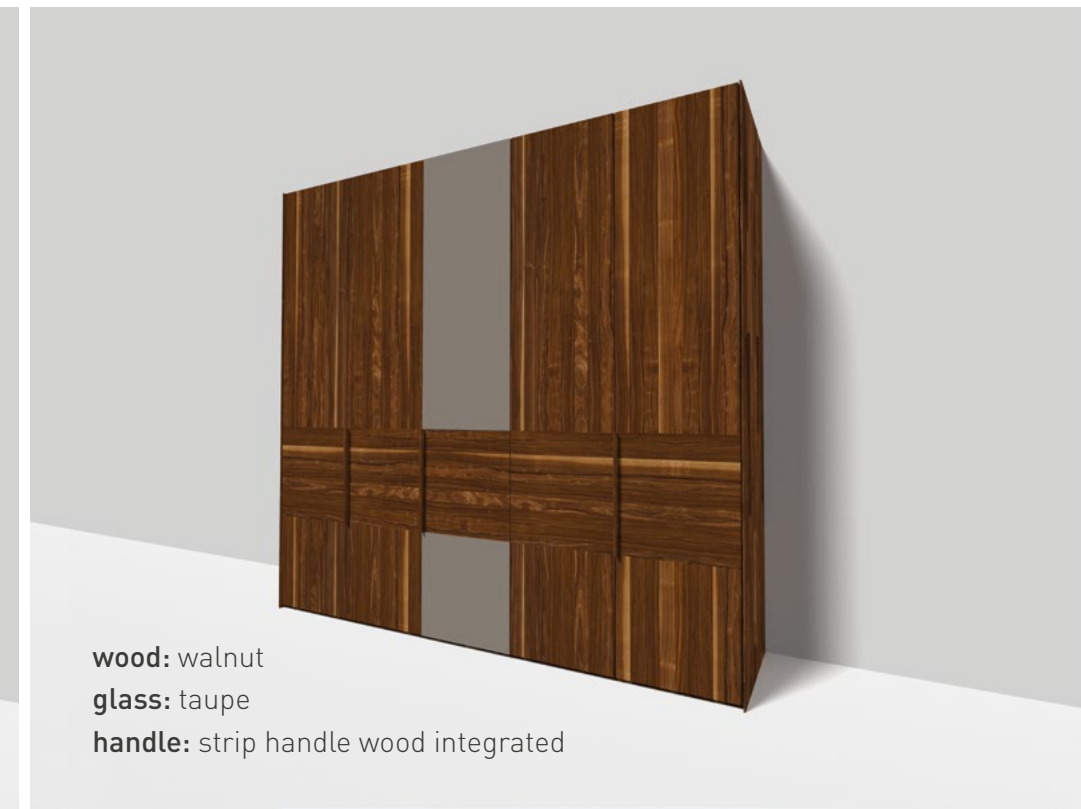

wood: wild walnut
glass: natural white
handle: strip handle wood integrated

wood: cherry
glass: graphite grey
handle: flap handle, stainless steel

TEAM 7

valore wardrobe 07

VDS 07

summary

TEAM7

valore wardrobe 02