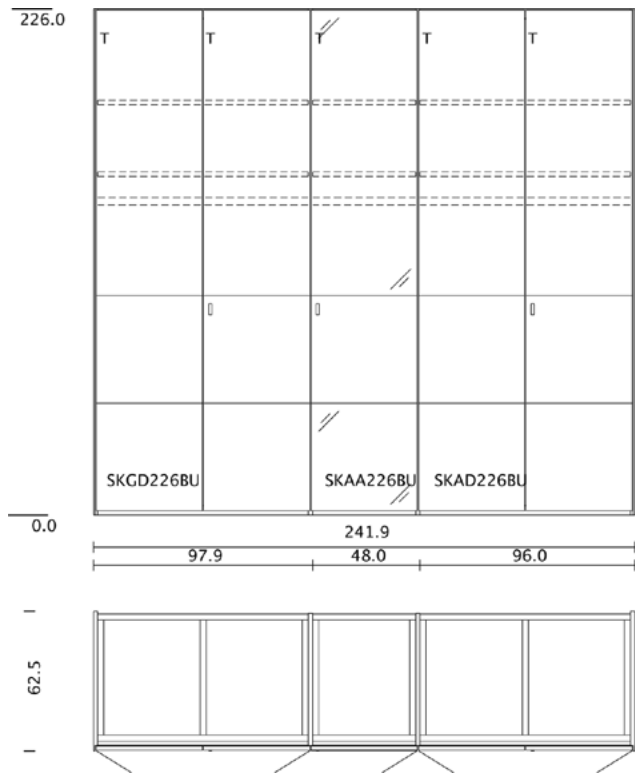

wood: wild walnut
glass: natural white
handle: strip handle wood integrated

wood: cherry
glass: graphite grey
handle: flap handle, stainless steel

TEAM 7

valore wardrobe 07

VDS 07

summary

TEAM7

valore wardrobe 02