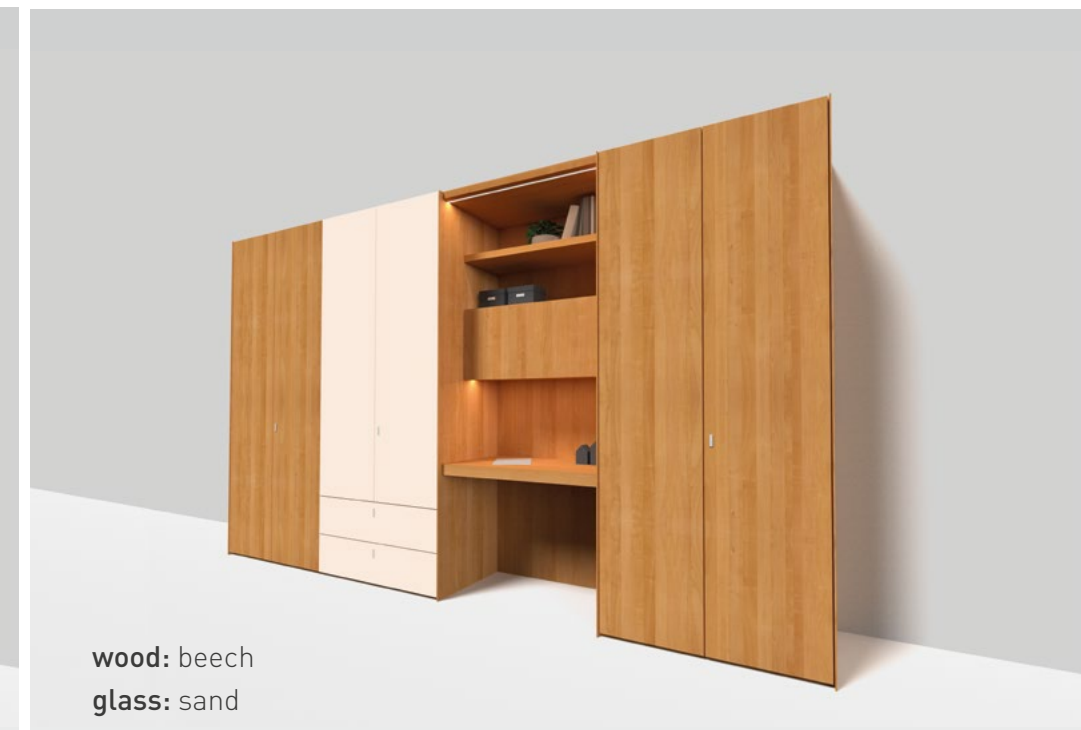

soft wardrobe 13

SDS 13

summary

wood: walnut
glass: bronze (matt only)
handle: strip handle wood
incl. cornice

wood: swiss pine
glass: white
handle: trapezoidal strip handle

wood: wild oak white oil
glass: medium grey
handle: wooden handle horizontal