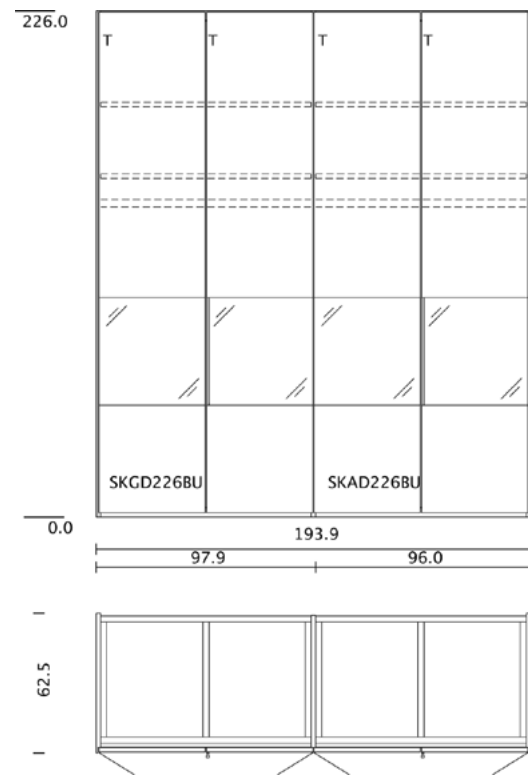

TEAM 7

valore wardrobe 12

VDS 12