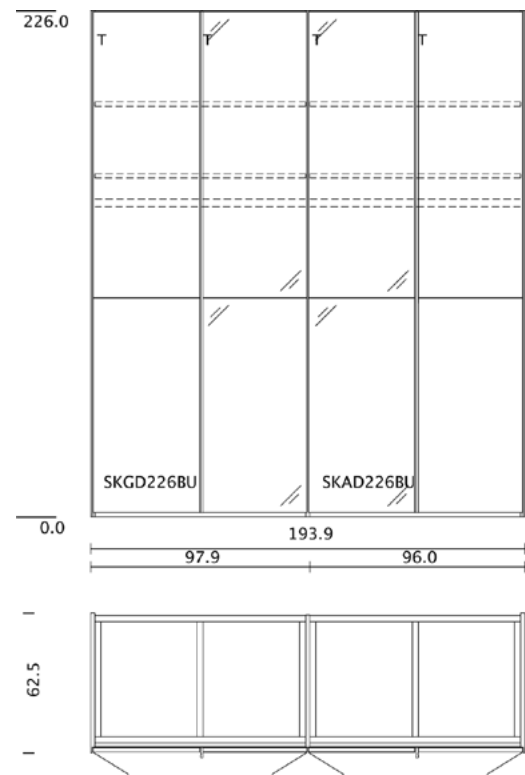

TEAM7

lunetto wardrobe 07

LDS 07