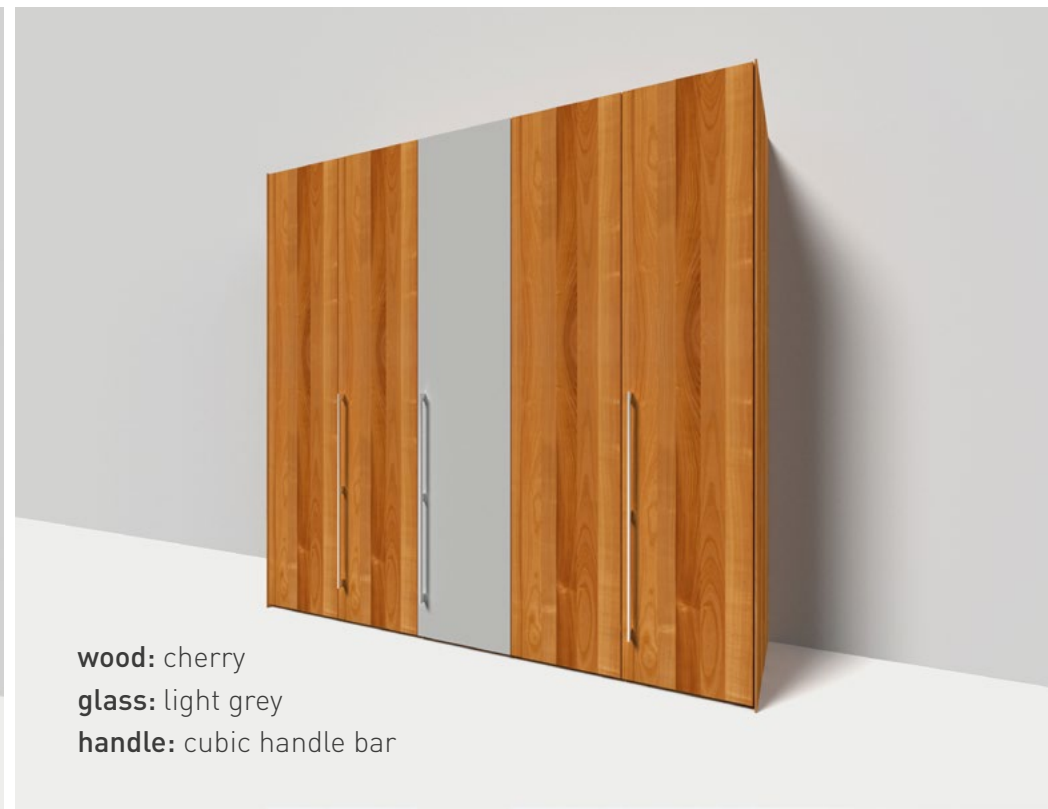

soft wardrobe 03

SDS 03