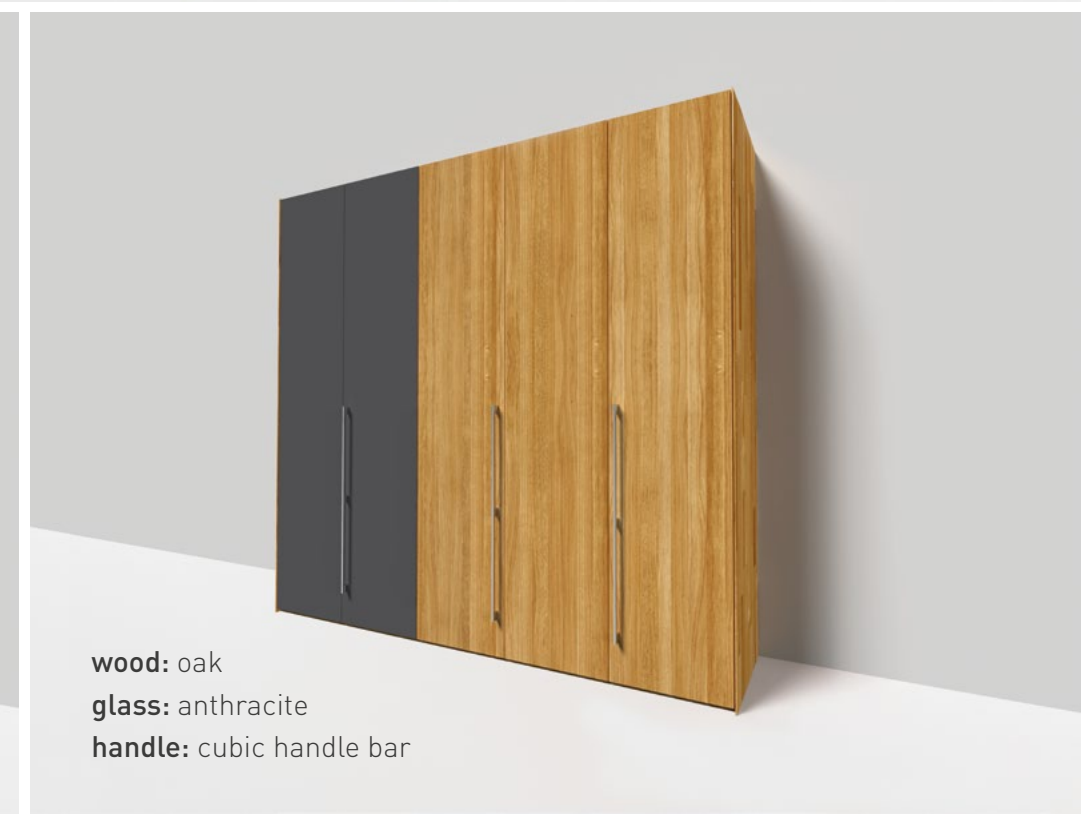

TEAM7

soft wardrobe 10

SDS 10

summary