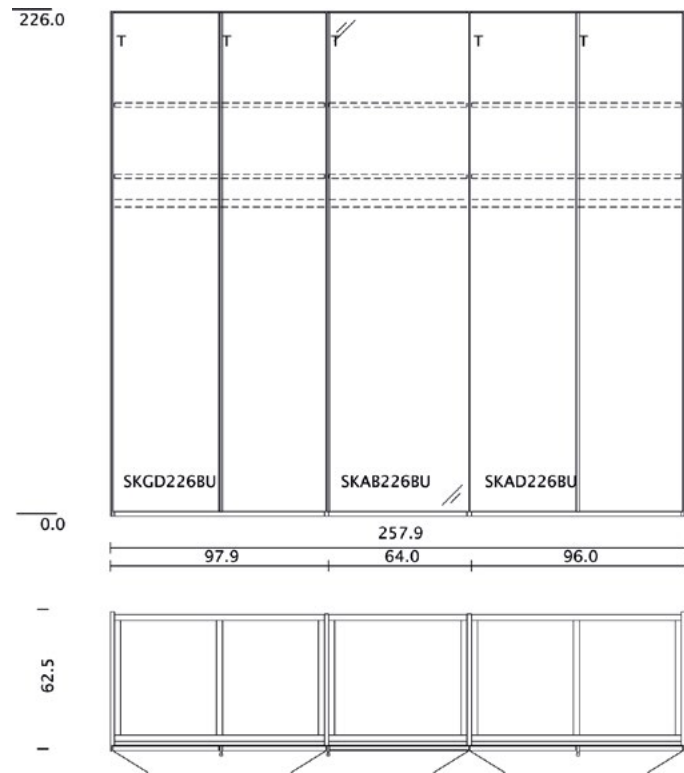

TEAM7

soft wardrobe 16

SDS 16