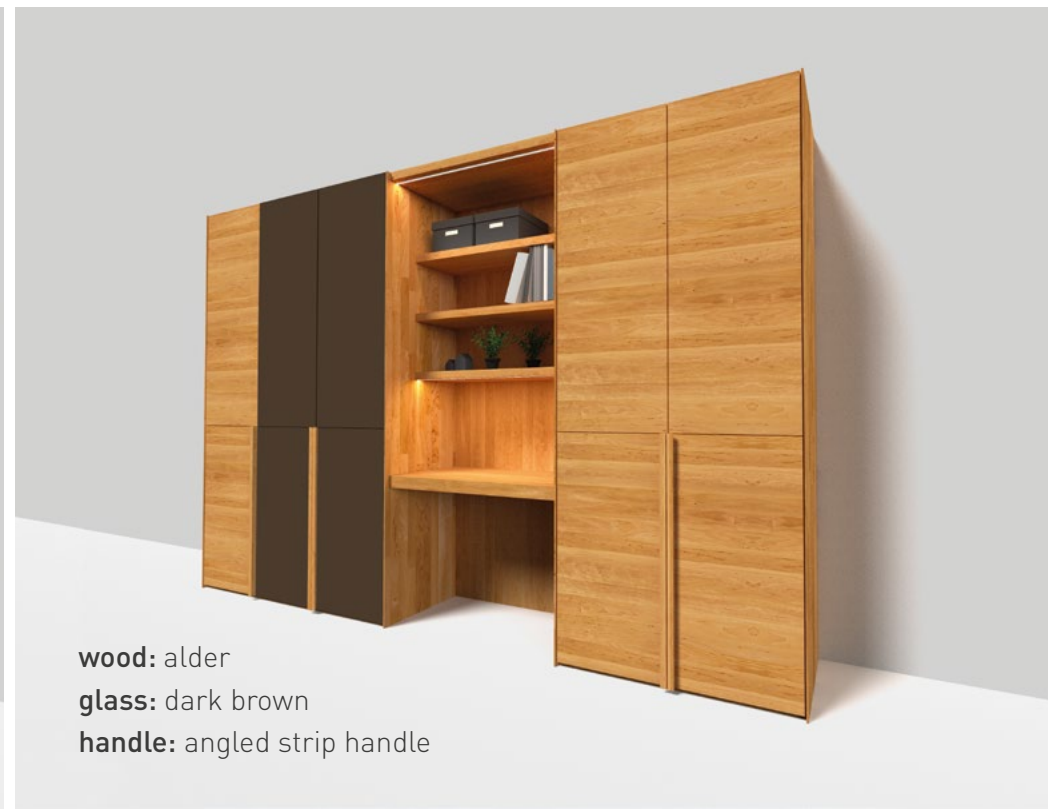

wood: cherry
glass: medium grey
handle: flap handle, stainless steel

TEAM 7

lunetto wardrobe 05

LDS 05

summary

wood: swiss pine
glass: sludge
handle: flap handle, stainless steel

wood: walnut wild
glass: pearl (matt only)
handle: strip handle wood