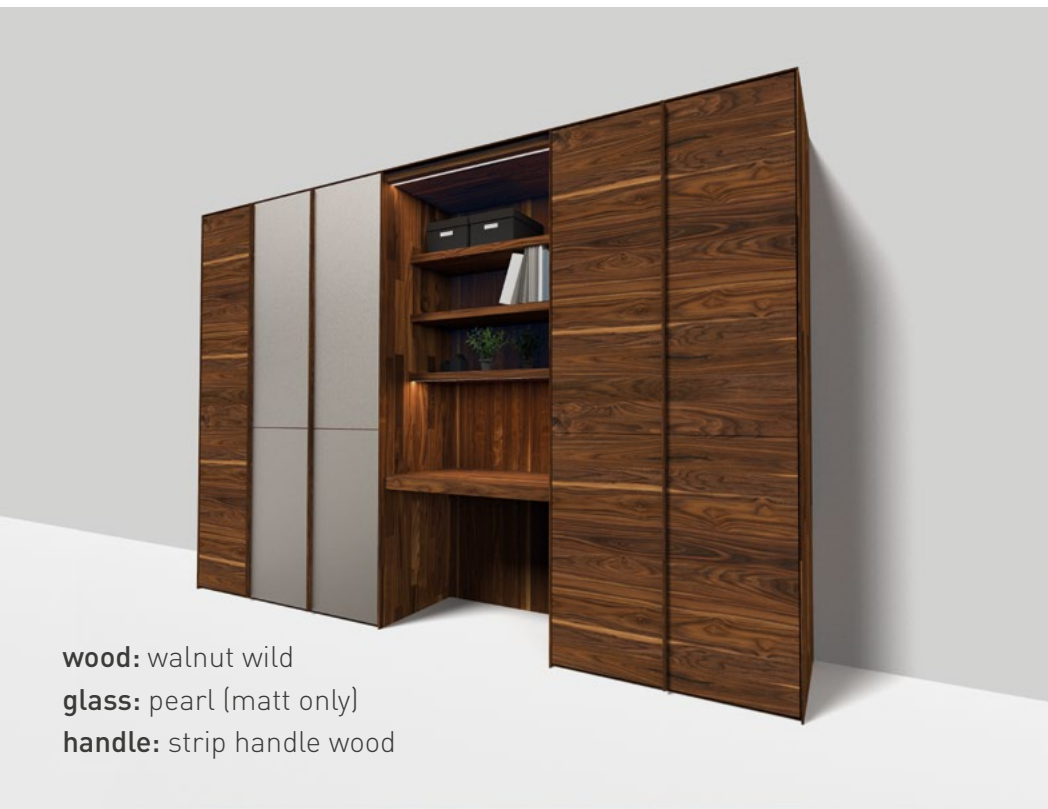

wood: walnut wild
glass: pearl (matt only)
handle: strip handle wood