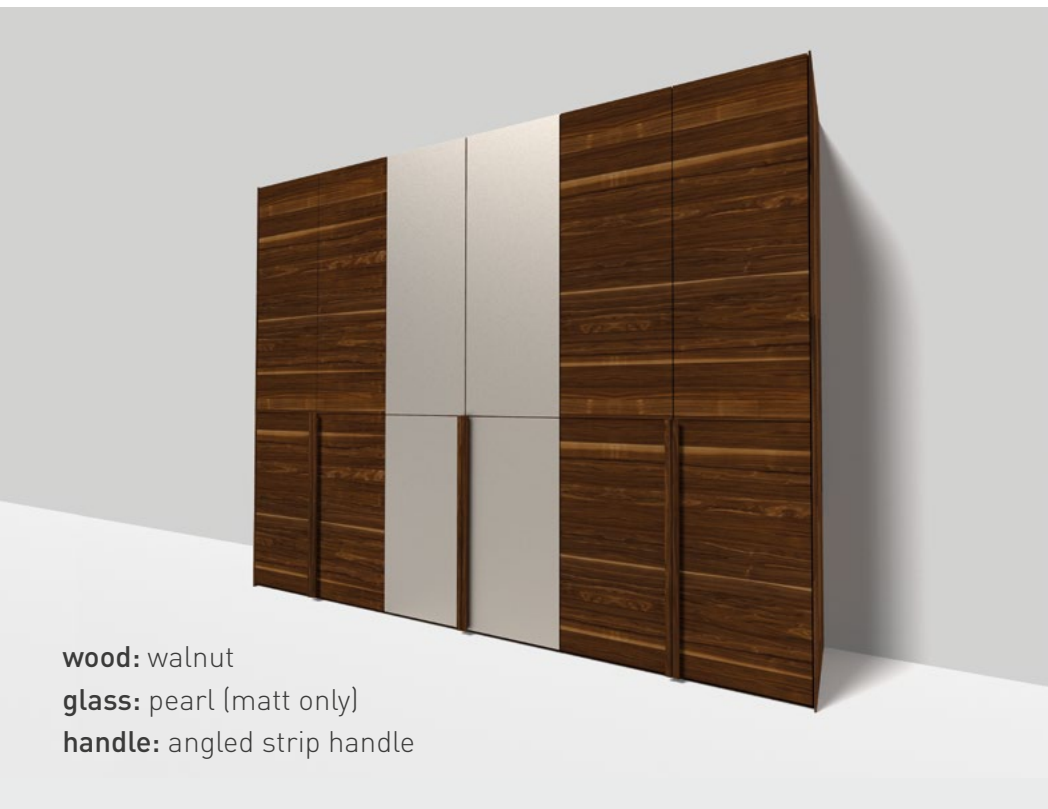

wood: walnut
glass: pearl (matt only)
handle: angled strip handle