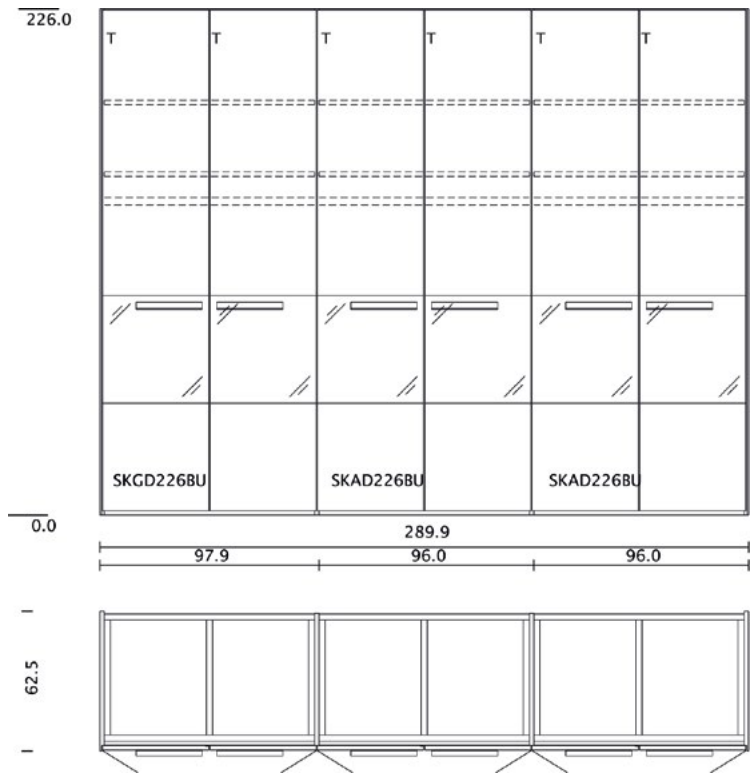

wood: beech heartwood
glass: medium grey/steel/anthracite
handle: strip handle wood integrated

valore wardrobe 04

VDS 04

wood: beech heartwood
glass: pearl (matt only)
handle: wooden handle horizontal
 incl. cornice