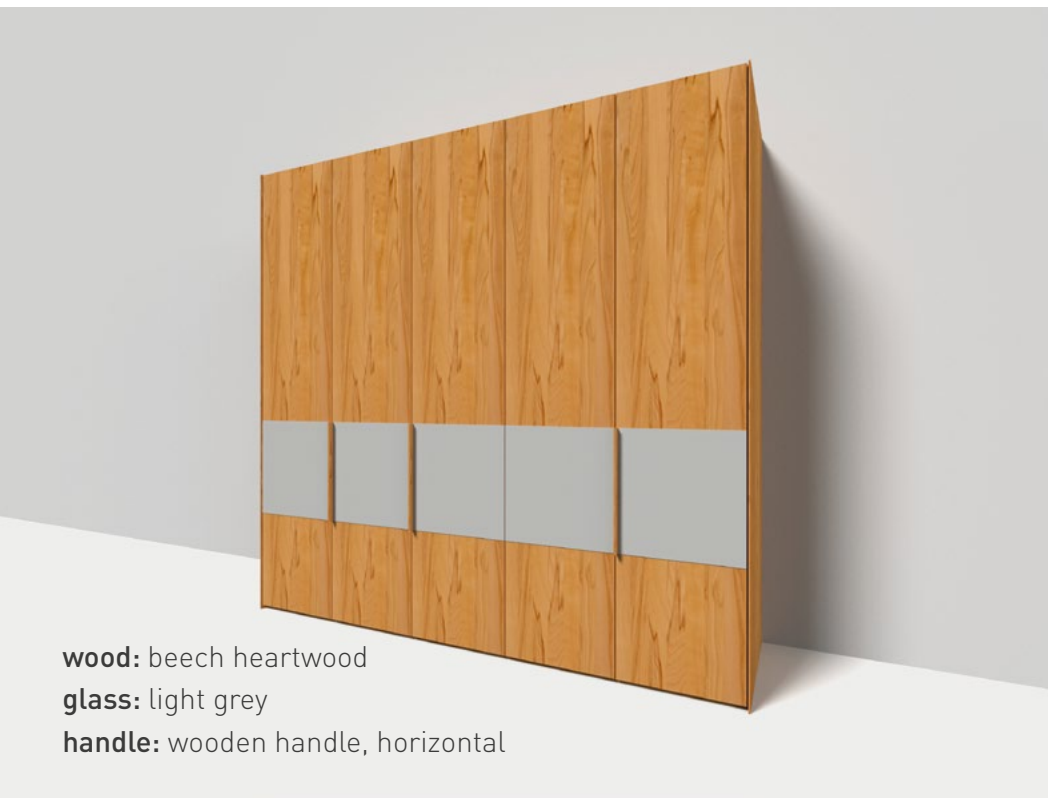

wood: beech heartwood
glass: dark brown
handle: flap handle, stainless steel

TEAM 7

valore wardrobe 12

VDS 12

summary

wood: oak white oil
glass: graphite grey
handle: strip handle wood integrated

wood: beech heartwood
glass: light grey
handle: wooden handle, horizontal