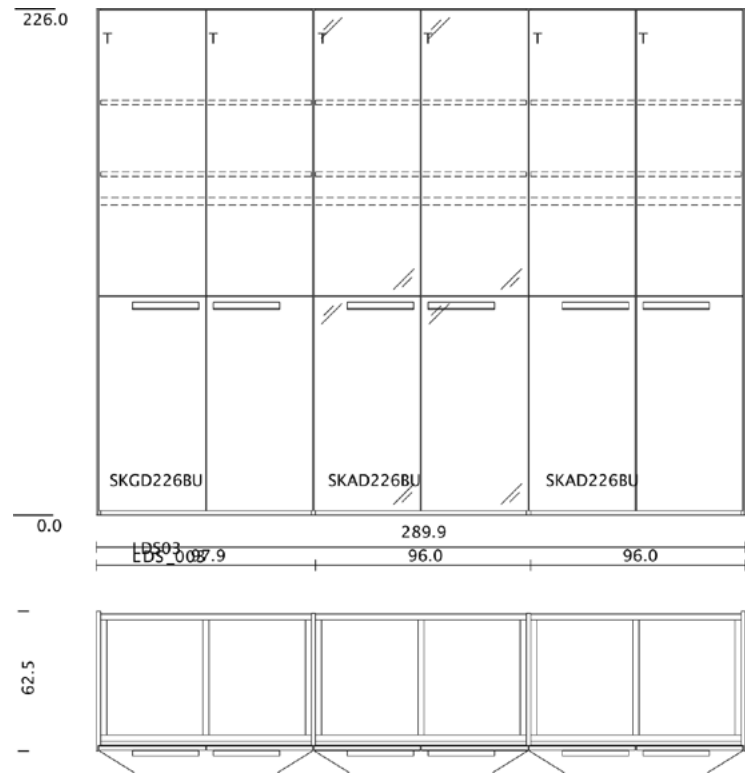

TEAM7

lunetto wardrobe 03

LDS 03