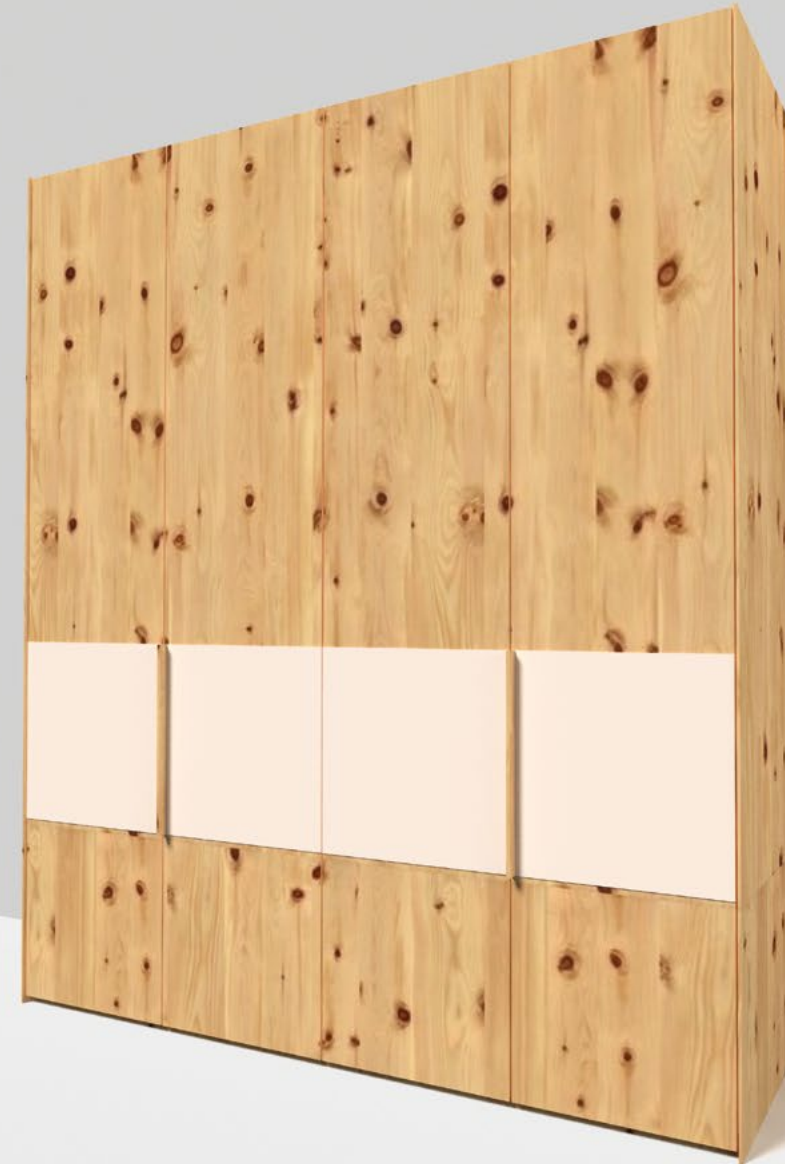

summary

wood: swiss pine
glass: sand
handle: strip handle wood integrated