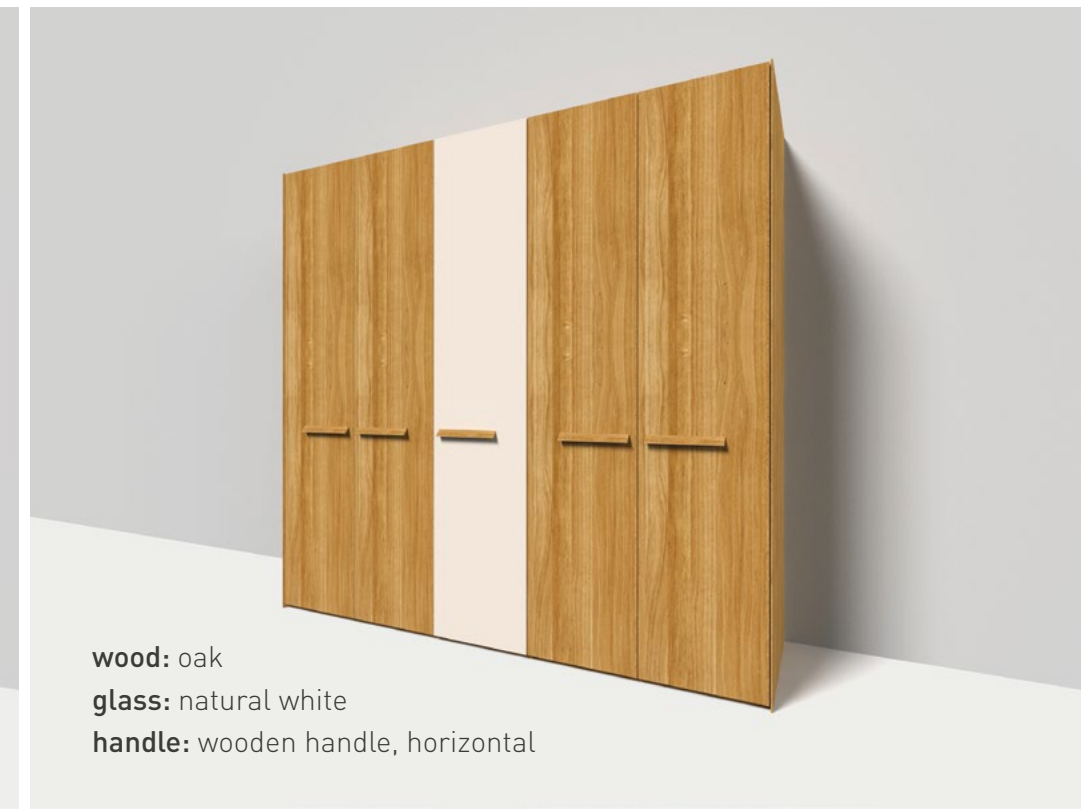

soft wardrobe 03

SDS 03