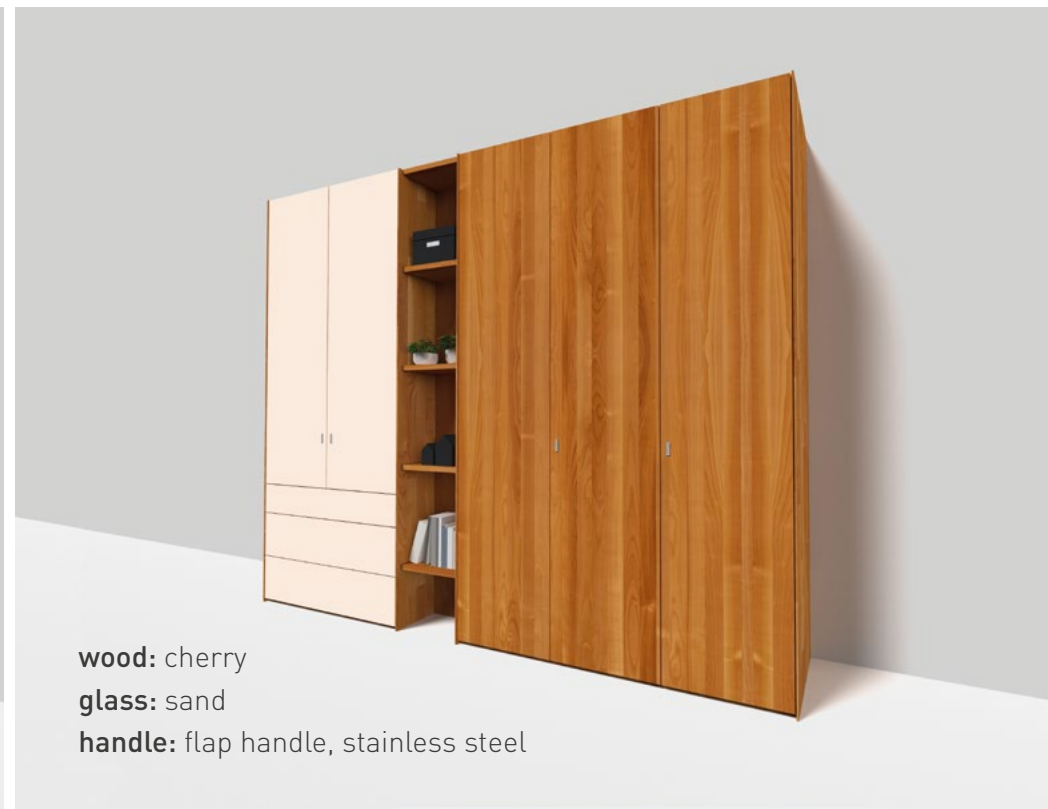

TEAM 7

soft wardrobe 15

SDS 15

summary