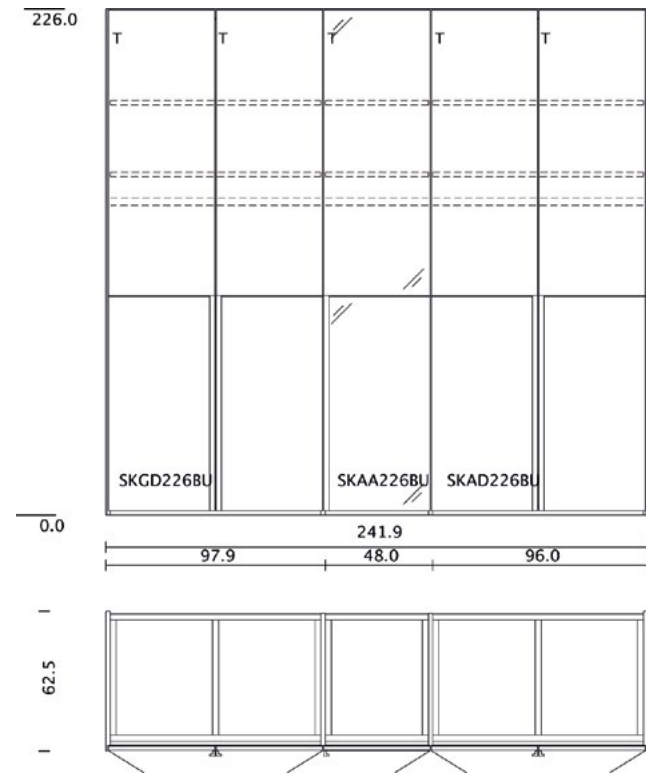

wood: beech
glass: sludge
handle: angled strip handle

wood: alder
glass: sand
handle: wooden handle horizontal

TEAM 7

lunetto wardrobe 07

LDS 07

summary

wood: walnut
glass: light grey
handle: angled strip handle