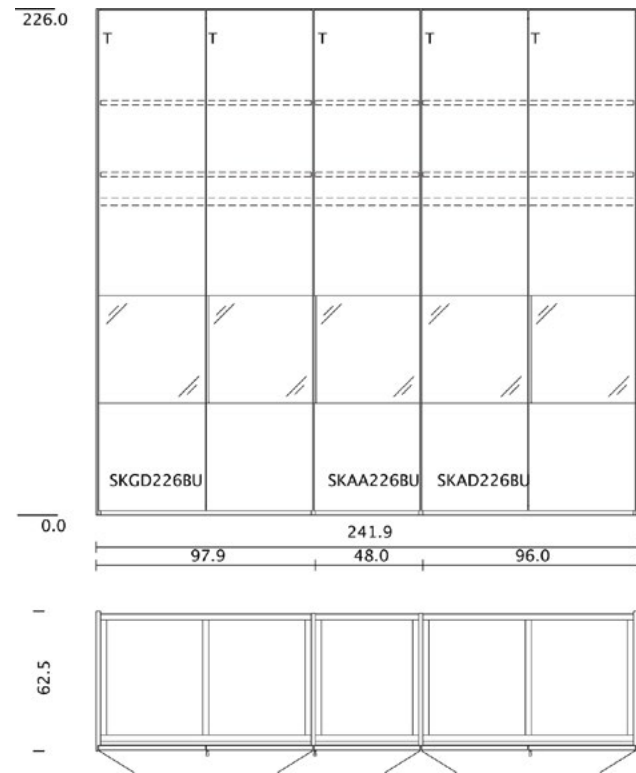

TEAM 7

valore wardrobe 12

VDS 12