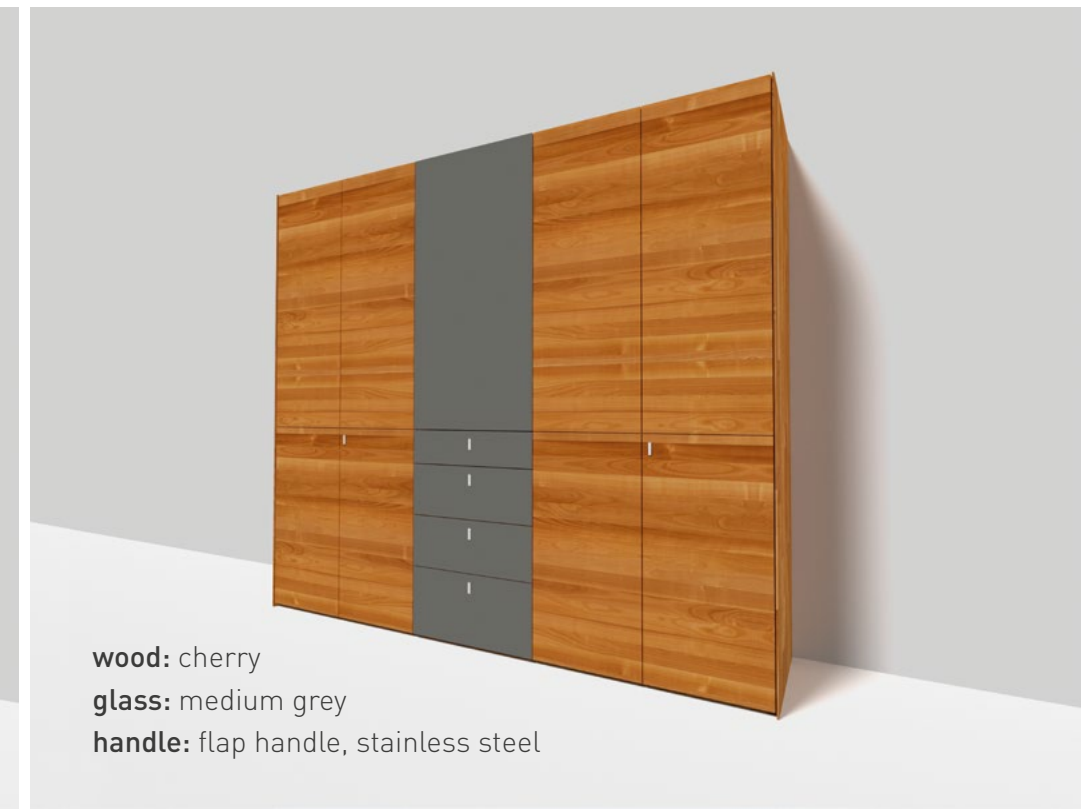

TEAM7

lunetto wardrobe 01

LDS 01

summary

wood: wild oak
glass: dark brown
handle: angled strip handle
incl. cornice

wood: beech heartwood
glass: anthracite
handle: strip handle wood

wood: walnut
glass: white
handle: wooden handle horizontal