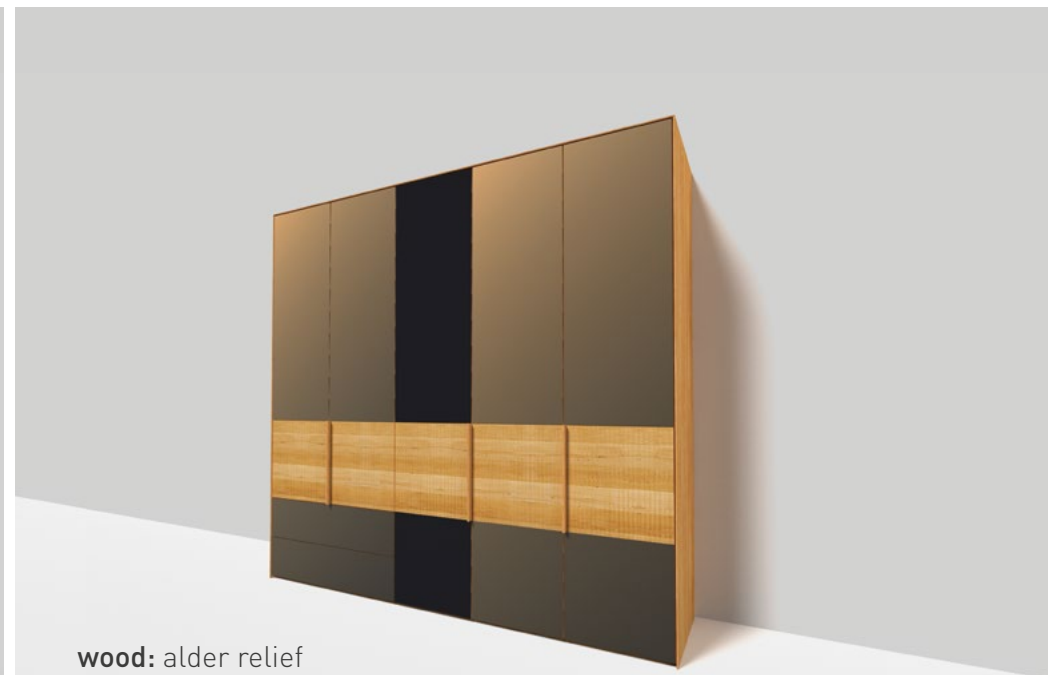

TEAM 7

valore wardrobe 05

VDS 05

summary

wood: cherry relief
glass: pearl (matt only)
handle: strip handle wood integrated
incl. cornice

wood: oak white oil relief
glass: medium grey
handle: strip handle wood integrated