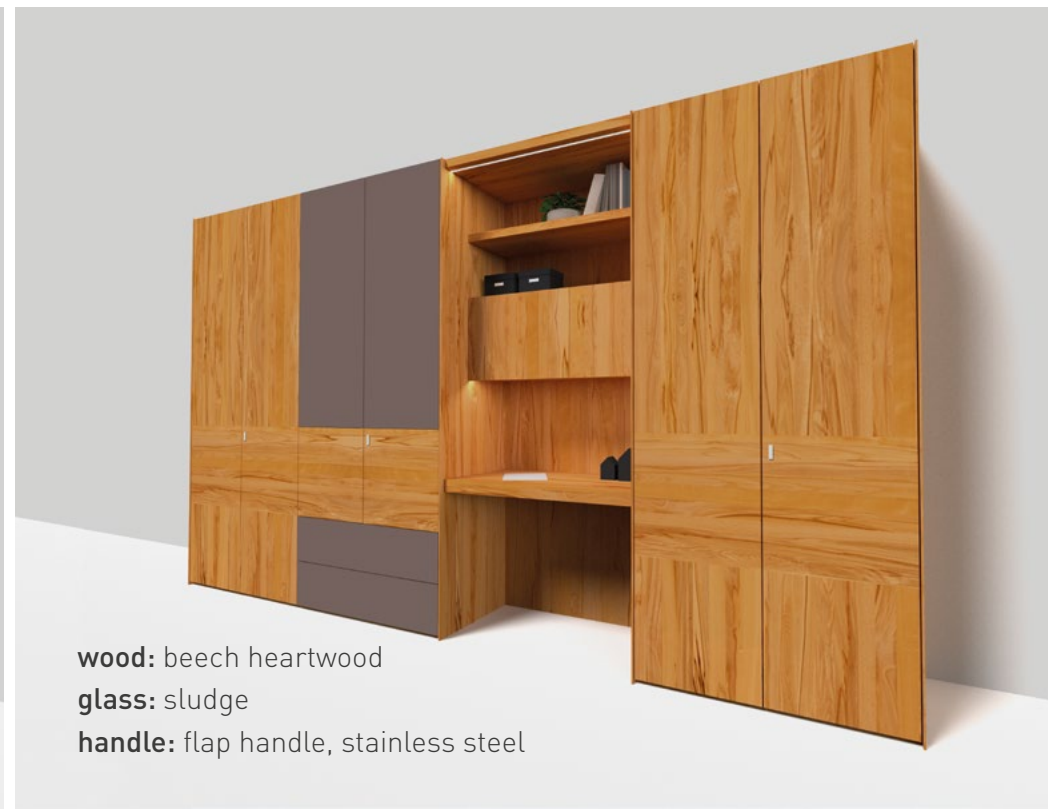

wood: alder relief
glass: bronze/black/bronze
handle: strip handle wood integrated

wood: beech relief
glass: sludge
handle: strip handle wood integrated

TEAM 7

valore wardrobe 09

VDS 09

summary

TEAM7

valore wardrobe 10