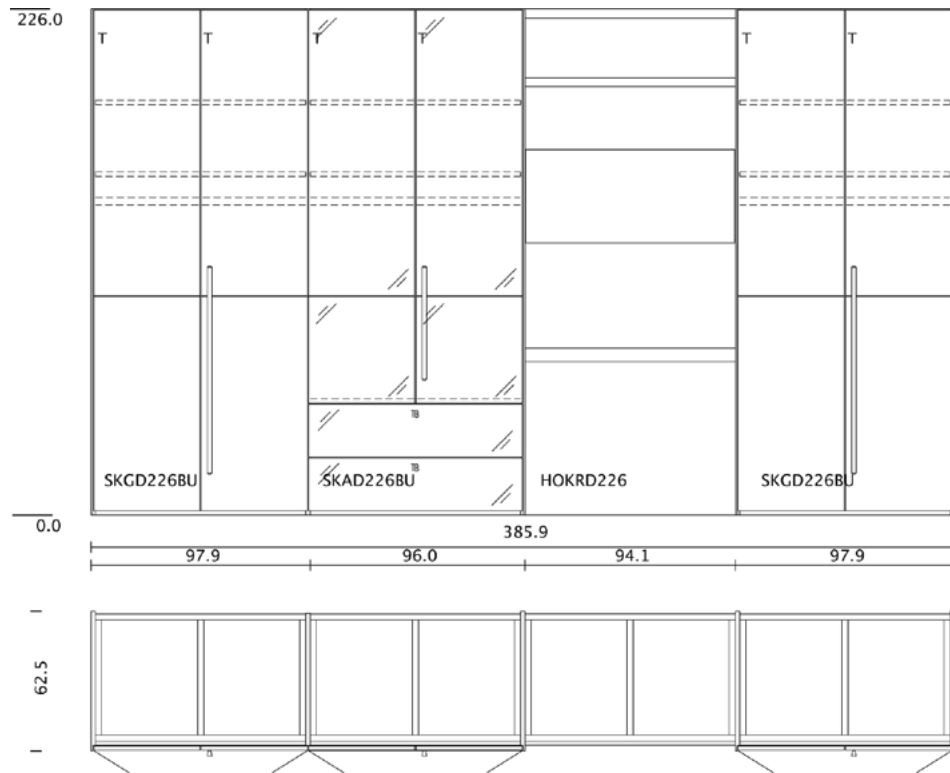

wood: alder
glass: dark brown
handle: angled strip handle

wood: oak
glass: taupe
handle: cubic handle bar

TEAM 7

lunetto wardrobe 04

LDS 04

summary

wood: beech heartwood
glass: dark brown
handle: trapezoidal strip handle