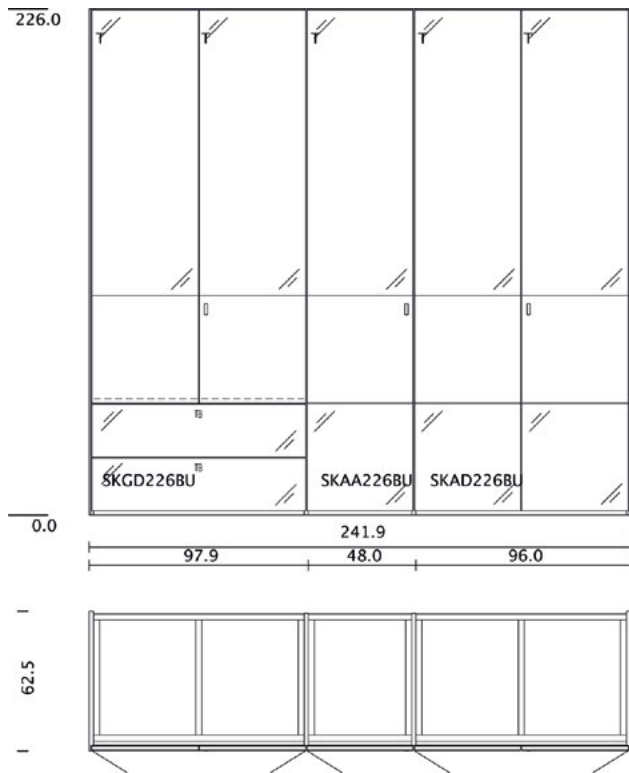

TEAM 7

valore wardrobe 05

VDS 05