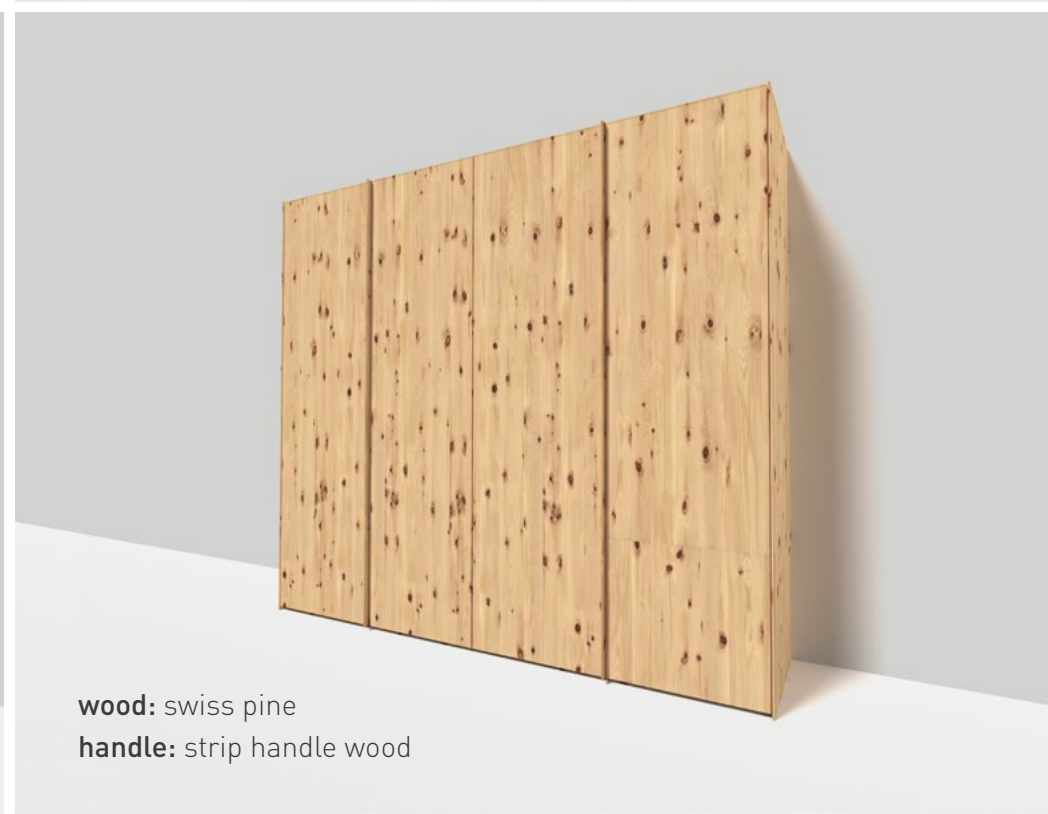

wood: cherry
glass: white
handle: cubic handle bar

TEAM7

soft wardrobe 05

SDS 05

summary

wood: alder
handle: wooden handle horizontal

wood: walnut
handle: trapezoidal strip handle

wood: swiss pine
handle: strip handle wood

wood: beech heartwood
handle: flap handle wood

TEAM7

soft wardrobe 16

SDS 16

summary

wood: wild oak
glass: white
handle: strip handle wood

wood: cherry
glass: steel (matt only)
handle: trapezoidal strip handle