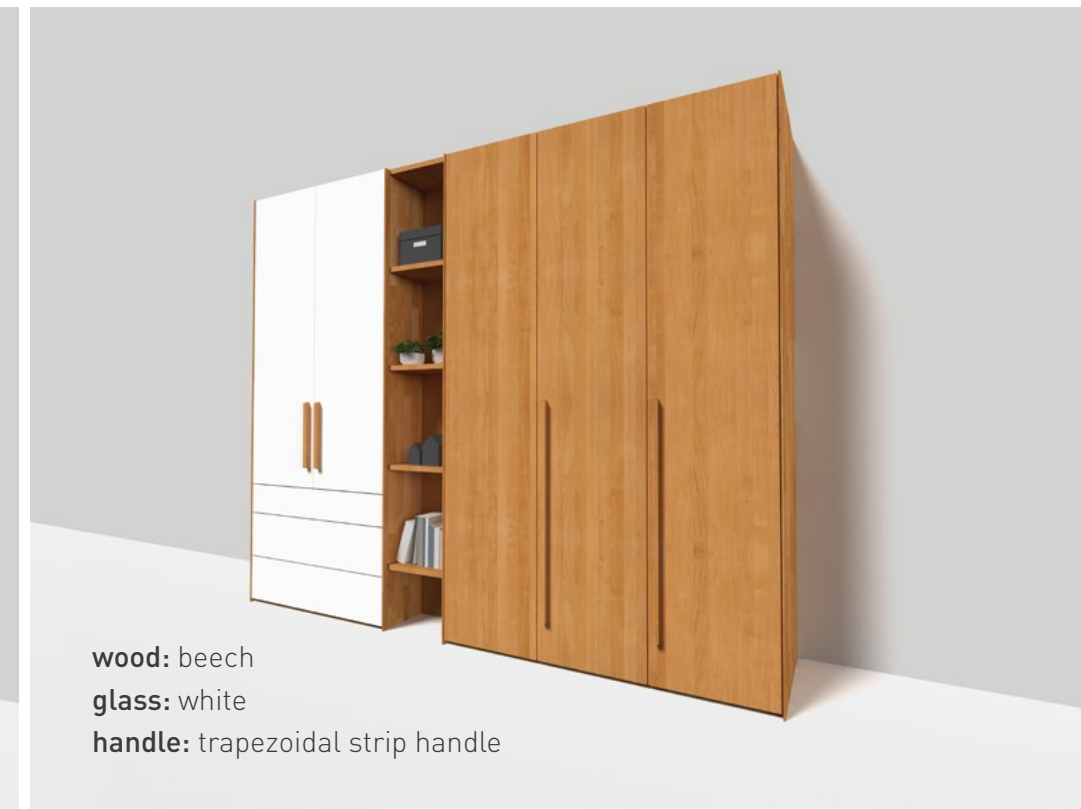

TEAM 7

soft wardrobe 15

SDS 15

summary