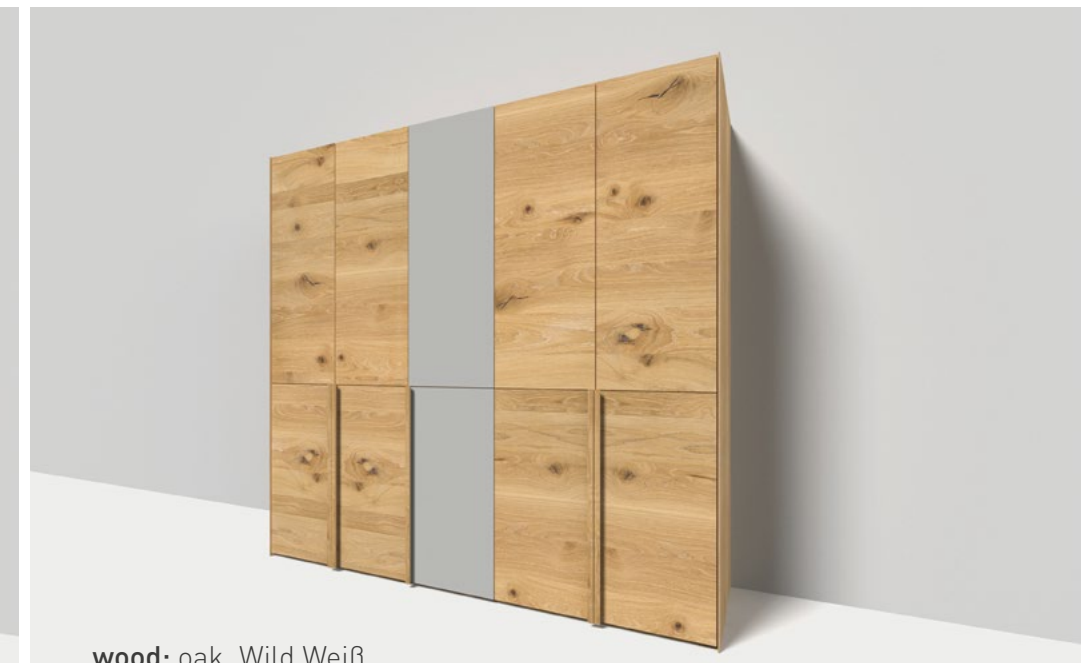

wood: oak Wild Weiß
glass: light grey
handle: angled strip handle