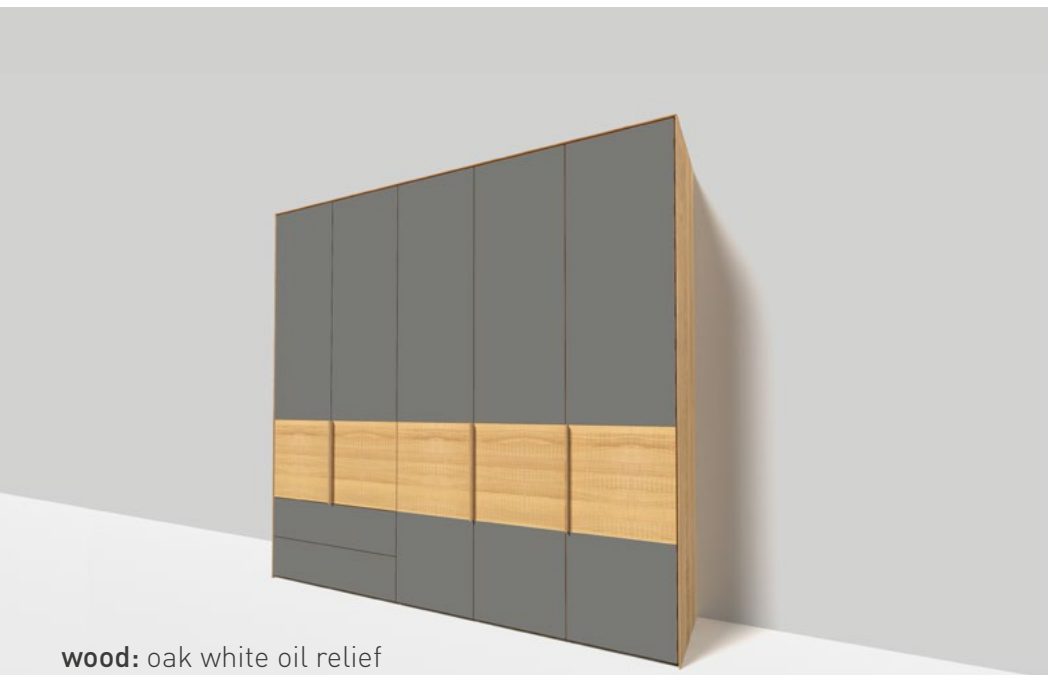

TEAM 7

valore wardrobe 05

VDS 05

summary

wood: cherry relief
glass: pearl (matt only)
handle: strip handle wood integrated
incl. cornice

wood: oak white oil relief
glass: medium grey
handle: strip handle wood integrated