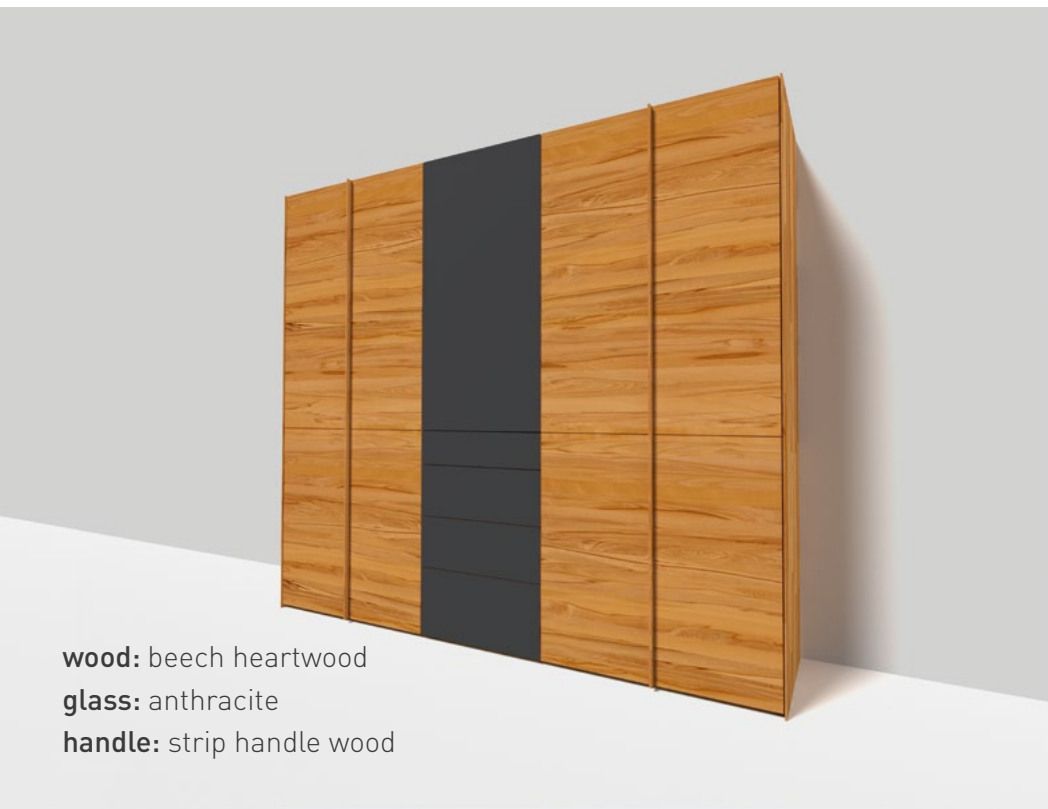

TEAM7

lunetto wardrobe 01

LDS 01

summary

wood: wild oak
glass: dark brown
handle: angled strip handle
incl. cornice

wood: beech heartwood
glass: anthracite
handle: strip handle wood

wood: walnut
glass: white
handle: wooden handle horizontal