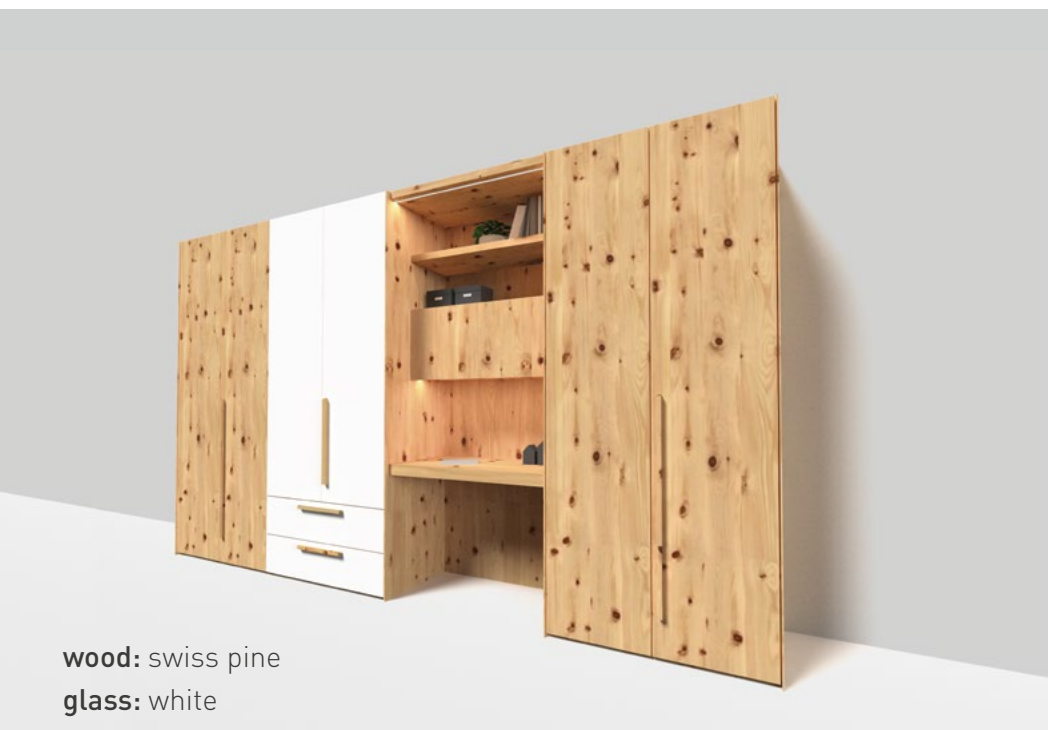

soft wardrobe 13

SDS 13

summary

wood: walnut
glass: bronze (matt only)
handle: strip handle wood
incl. cornice

wood: swiss pine
glass: white
handle: trapezoidal strip handle

wood: wild oak white oil
glass: medium grey
handle: wooden handle horizontal