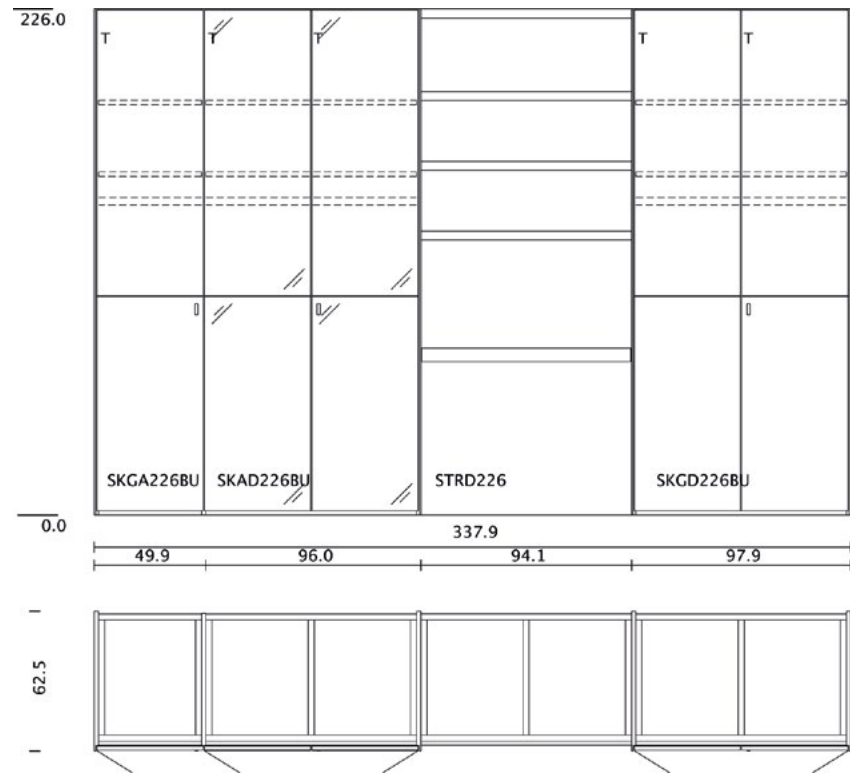

TEAM 7

lunetto wardrobe 05

LDS 05