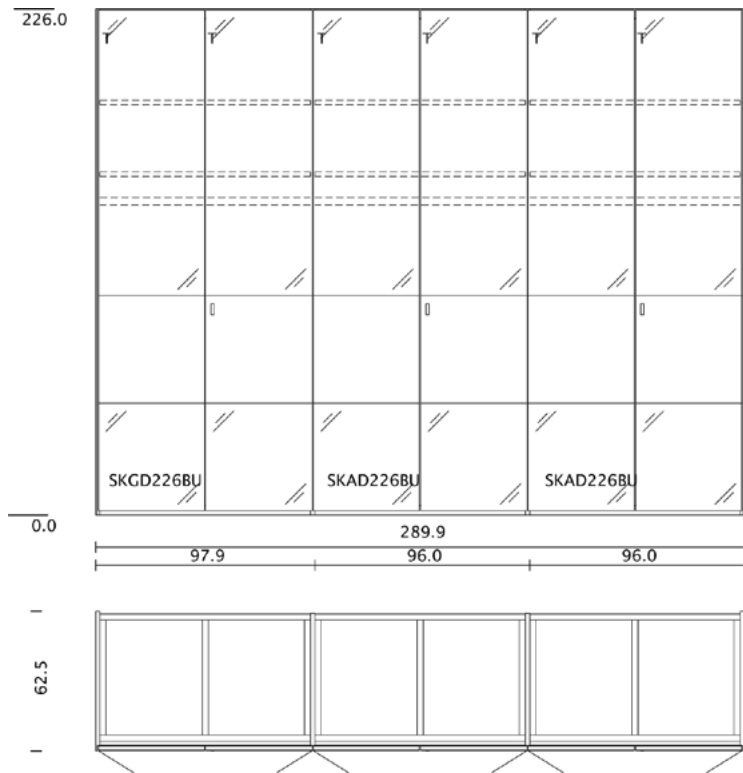

TEAM7

valore wardrobe 02

VDS 02