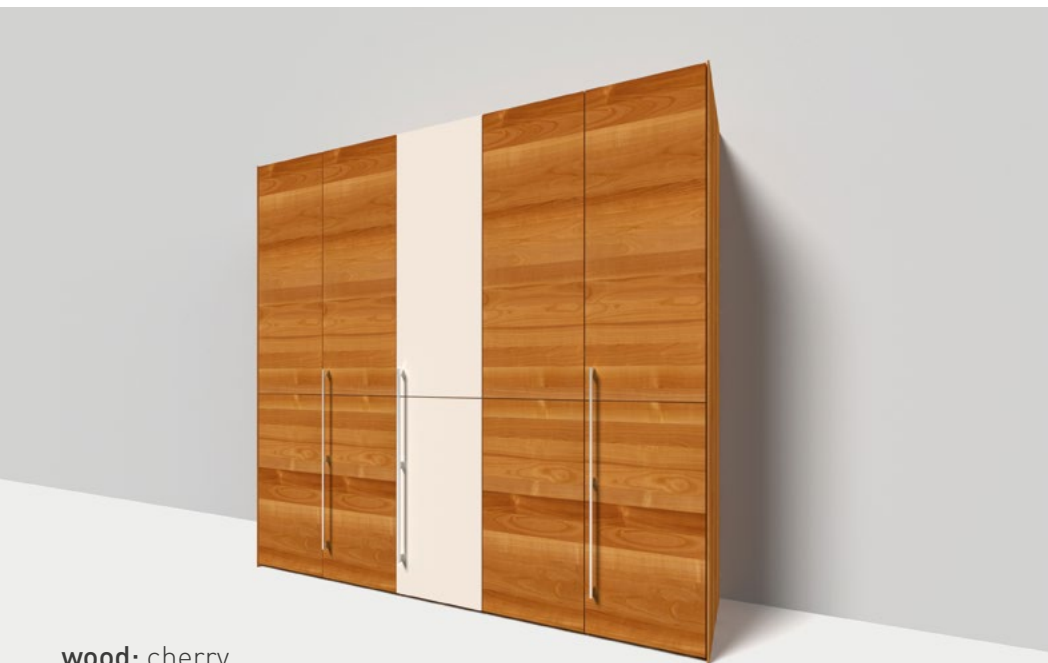

wood: beech
glass: sludge
handle: angled strip handle

wood: alder
glass: sand
handle: wooden handle horizontal

TEAM 7

lunetto wardrobe 07

LDS 07

summary

wood: walnut
glass: light grey
handle: angled strip handle