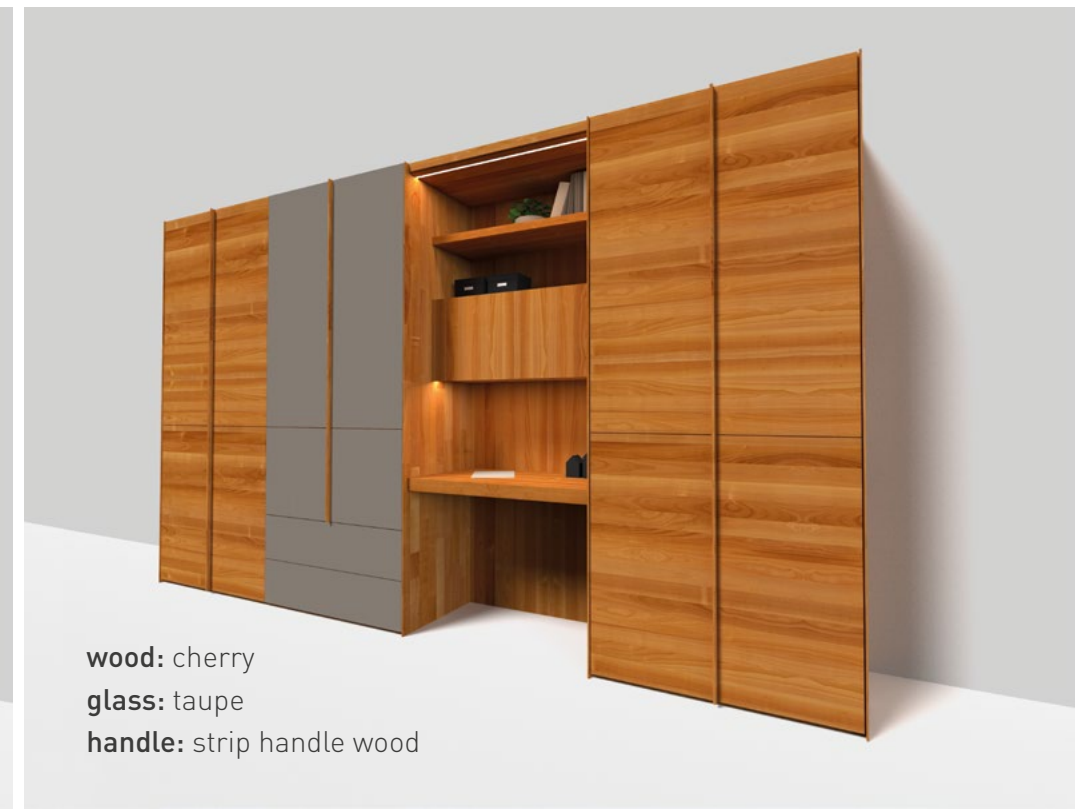

wood: cherry
glass: taupe
handle: strip handle wood