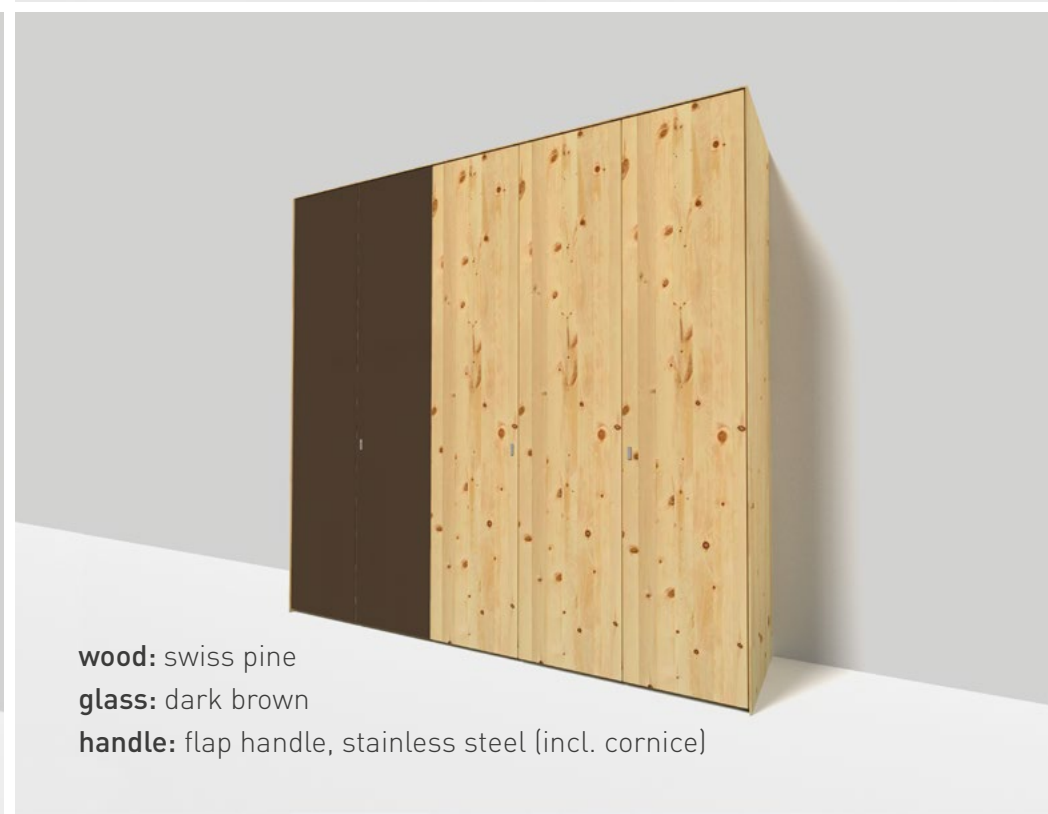

TEAM7

soft wardrobe 10

SDS 10

summary