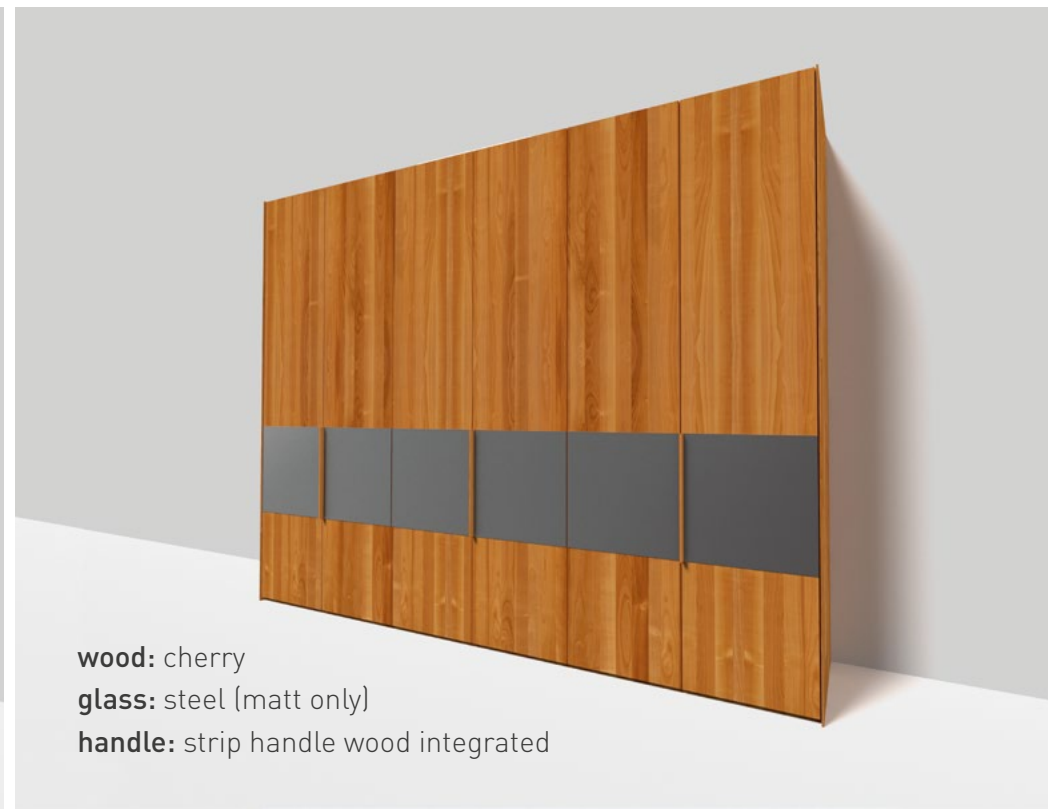

wood: cherry
glass: steel (matt only)
handle: strip handle wood integrated