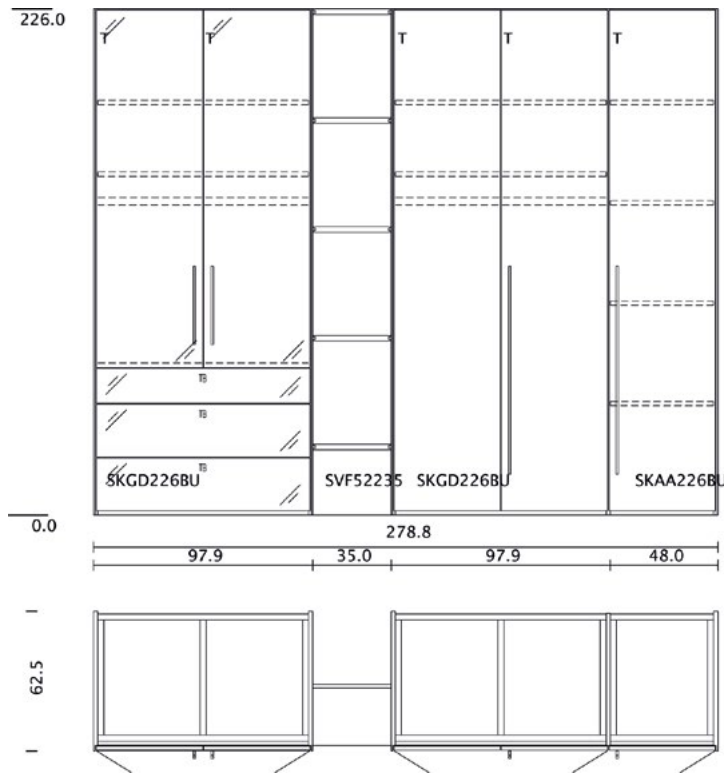

wood: oak white oil
handle: trapezoidal strip handle

wood: cherry
handle: strip handle wood

wood: walnut
handle: wooden handle horizontal

TEAM 7

soft wardrobe 15

SDS 15

summary

TEAM7