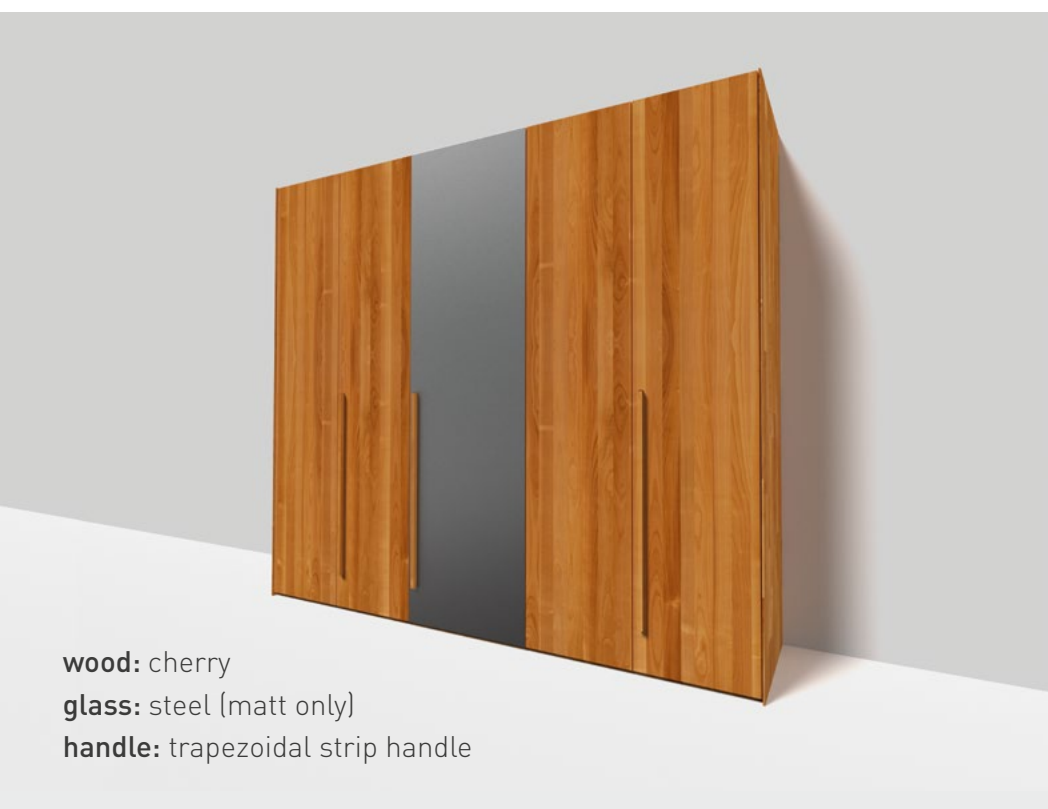

wood: beech heartwood
handle: flap handle wood

TEAM7

soft wardrobe 16

SDS 16

summary

wood: wild oak
glass: white
handle: strip handle wood

wood: cherry
glass: steel (matt only)
handle: trapezoidal strip handle

wood: walnut
glass: sand
handle: flap handle, stainless steel (incl. cornice)

wood: beech heartwood
glass: sludge
handle: cubic handle bar

TEAM 7

soft wardrobe 07

SDS 07

summary

wood: beech
handle: cubic handle bar
incl. cornice