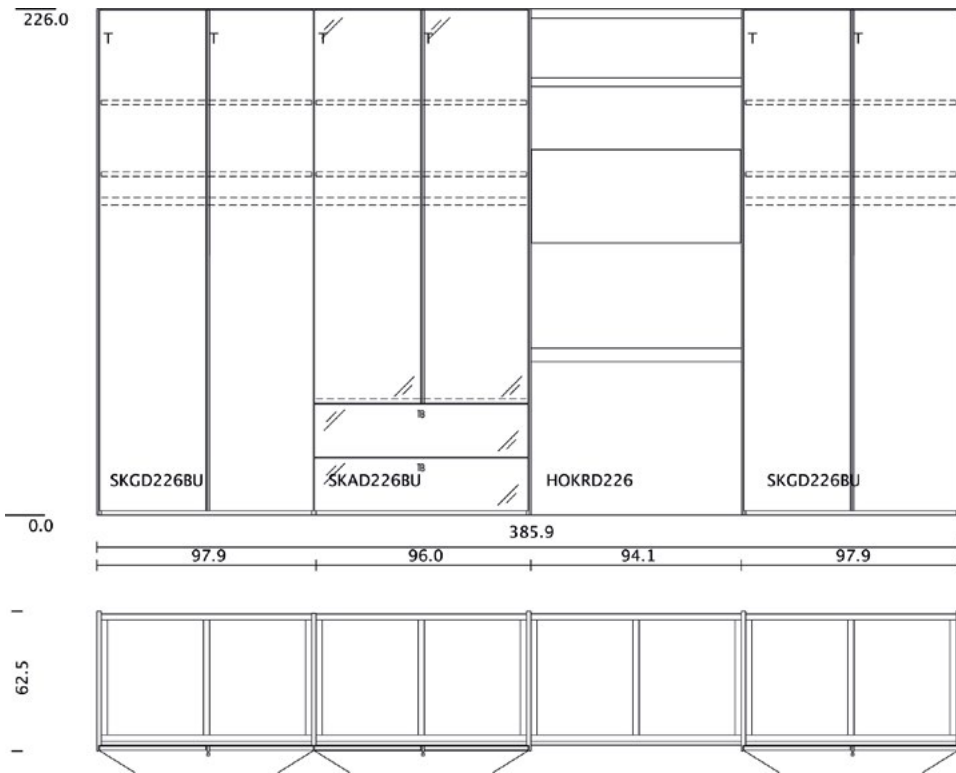

TEAM7

soft wardrobe 13

SDS 13