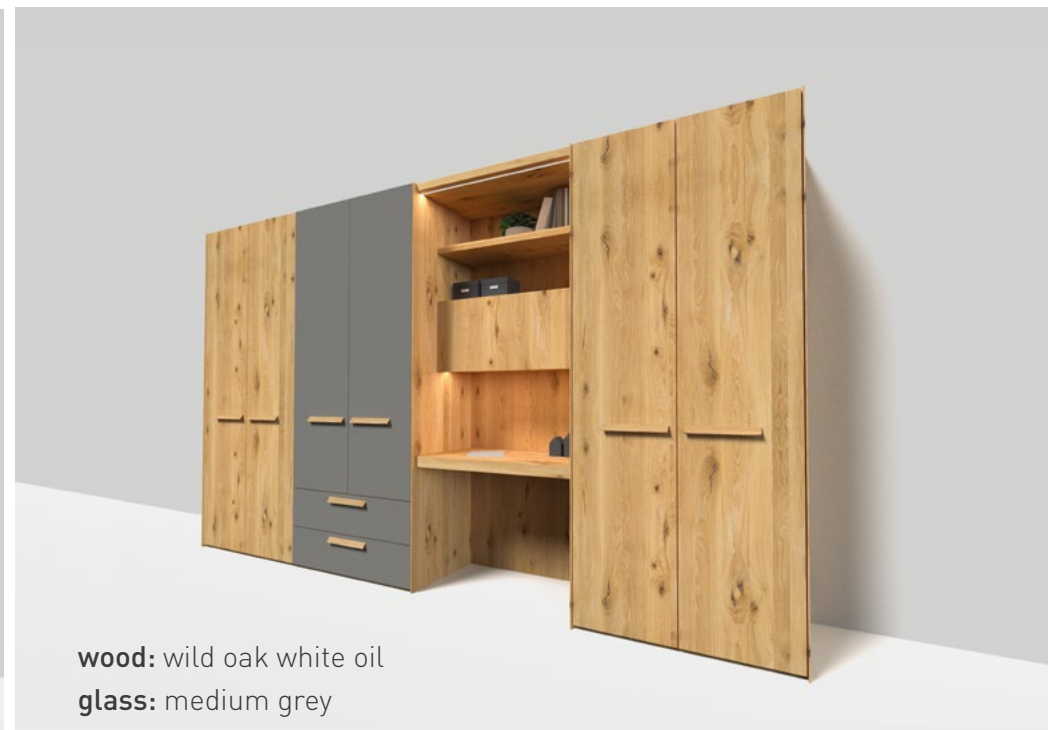

soft wardrobe 13

SDS 13

summary

wood: walnut
glass: bronze (matt only)
handle: strip handle wood
incl. cornice

wood: swiss pine
glass: white
handle: trapezoidal strip handle

wood: wild oak white oil
glass: medium grey
handle: wooden handle horizontal