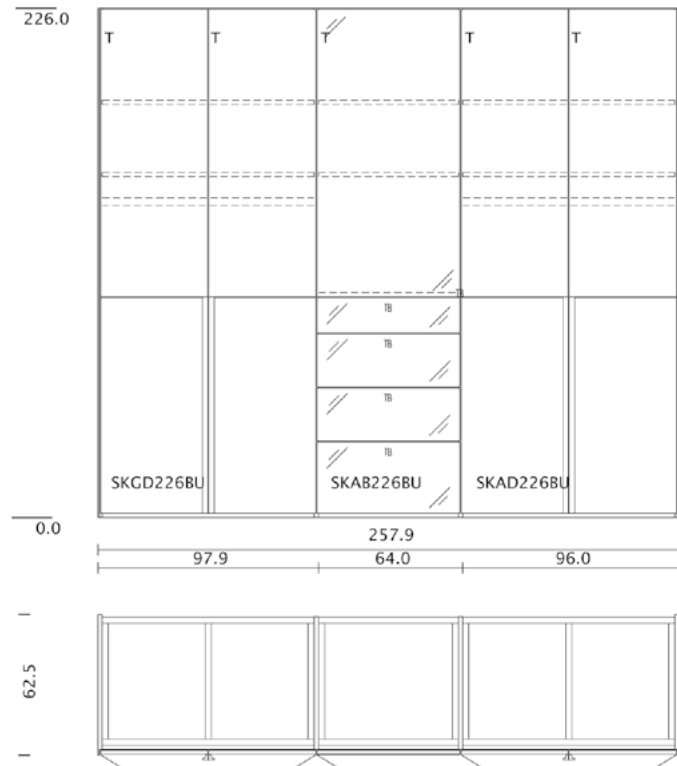

TEAM7

lunetto wardrobe 01

LDS 01