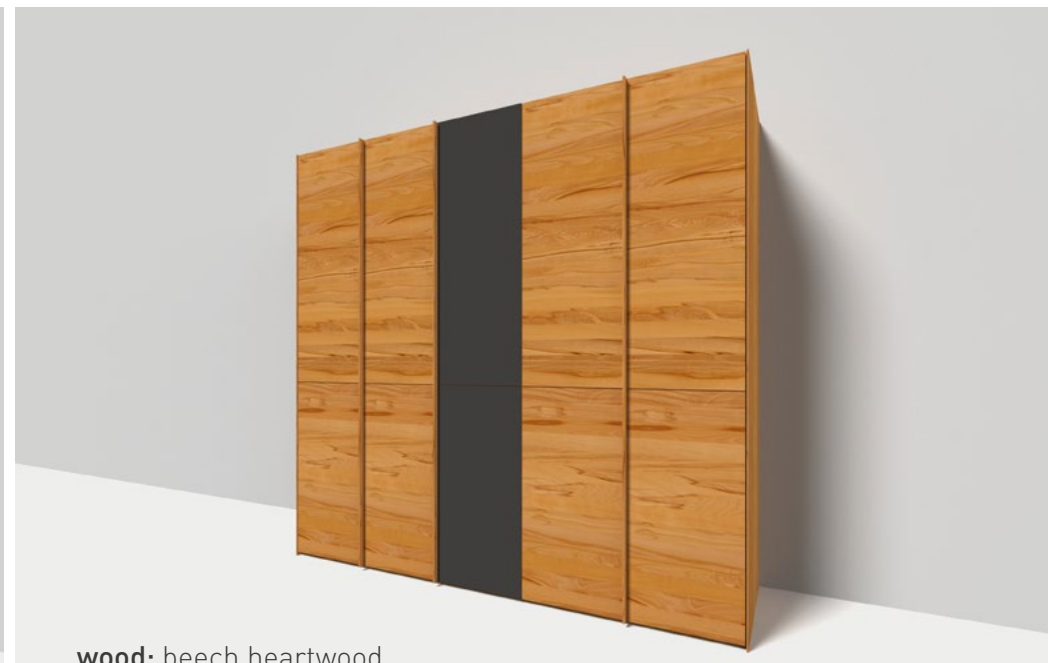

wood: beech heartwood
glass: graphite grey
handle: strip handle wood