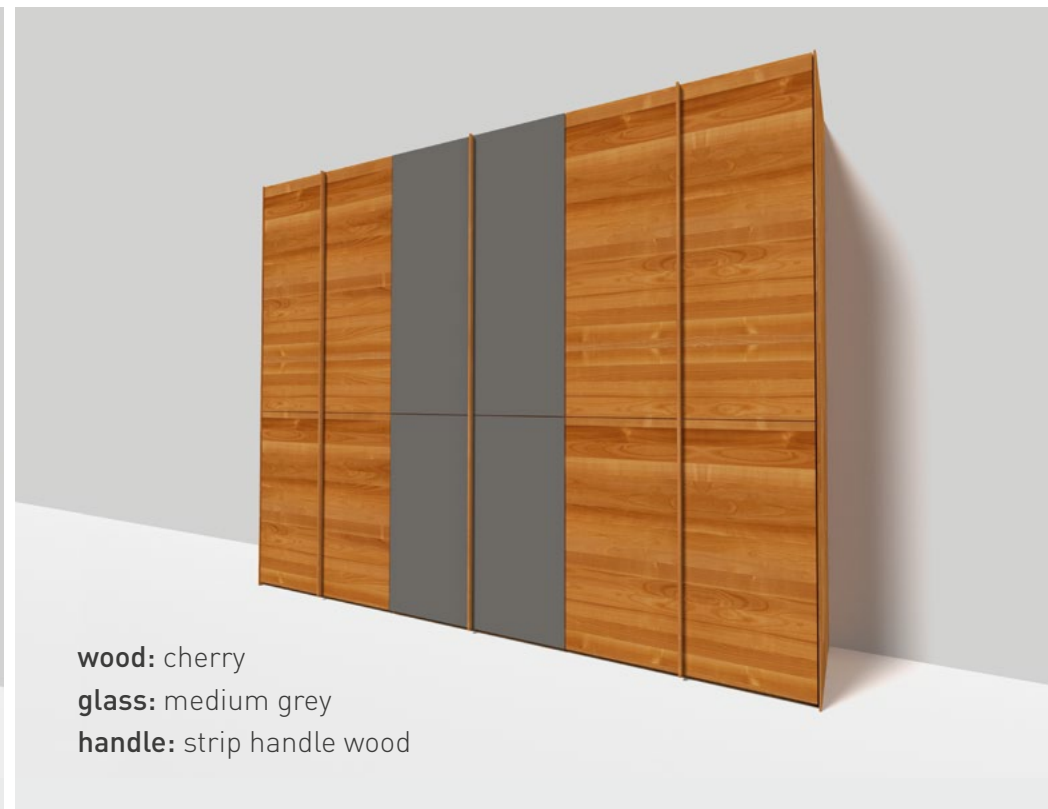

LDS 03

summary

wood: oak
glass: taupe
handle: wooden handle horizontal

wood: walnut
glass: pearl (matt only)
handle: angled strip handle

wood: cherry
glass: medium grey
handle: strip handle wood

wood: beech heartwood
glass: bronze (matt only)
handle: flap handle, stainless steel