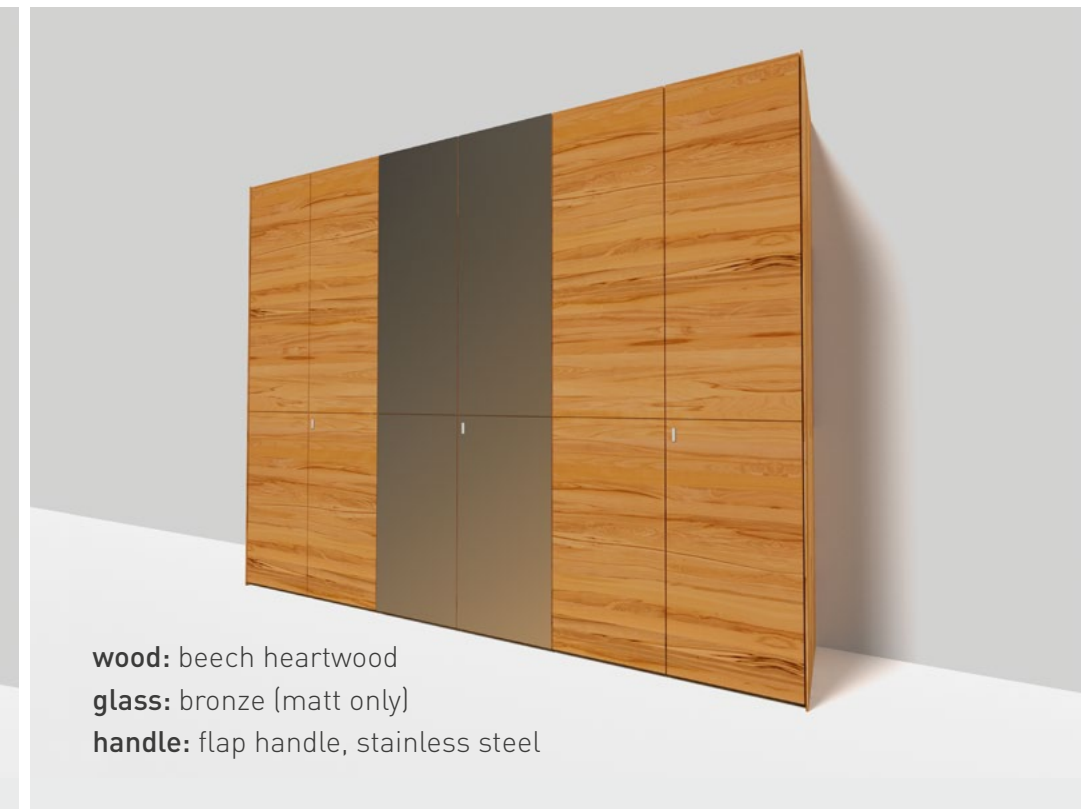

LDS 03

summary

wood: oak
glass: taupe
handle: wooden handle horizontal

wood: walnut
glass: pearl (matt only)
handle: angled strip handle

wood: cherry
glass: medium grey
handle: strip handle wood

wood: beech heartwood
glass: bronze (matt only)
handle: flap handle, stainless steel