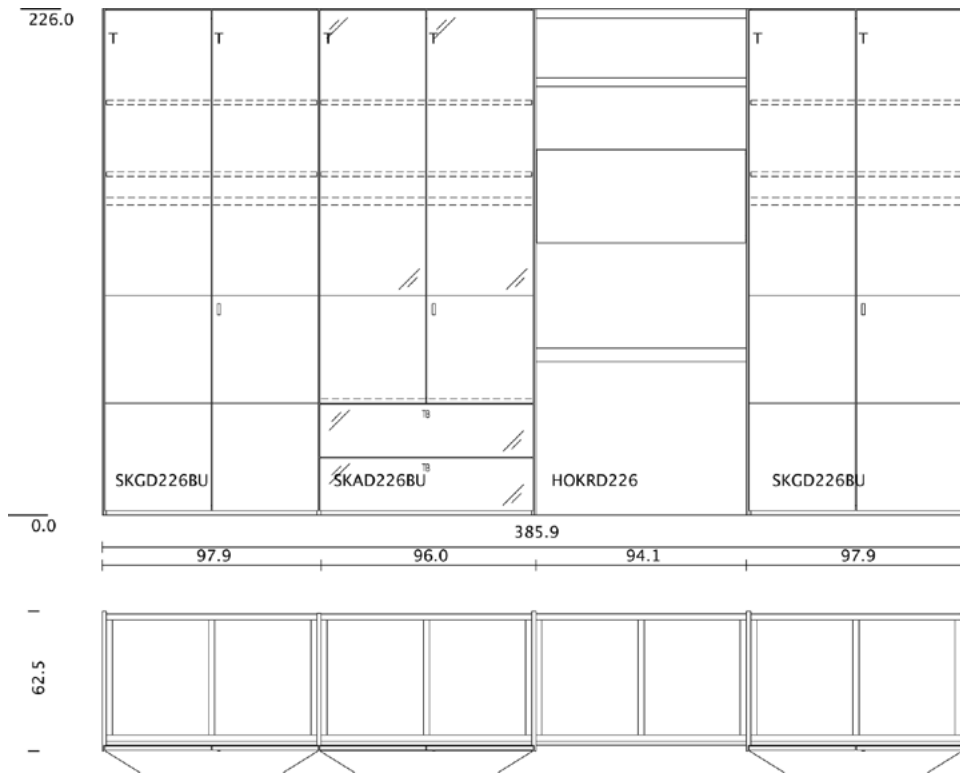

wood: alder relief
glass: bronze/black/bronze
handle: strip handle wood integrated

wood: beech relief
glass: sludge
handle: strip handle wood integrated

TEAM 7

valore wardrobe 09

VDS 09

summary

TEAM7

valore wardrobe 10