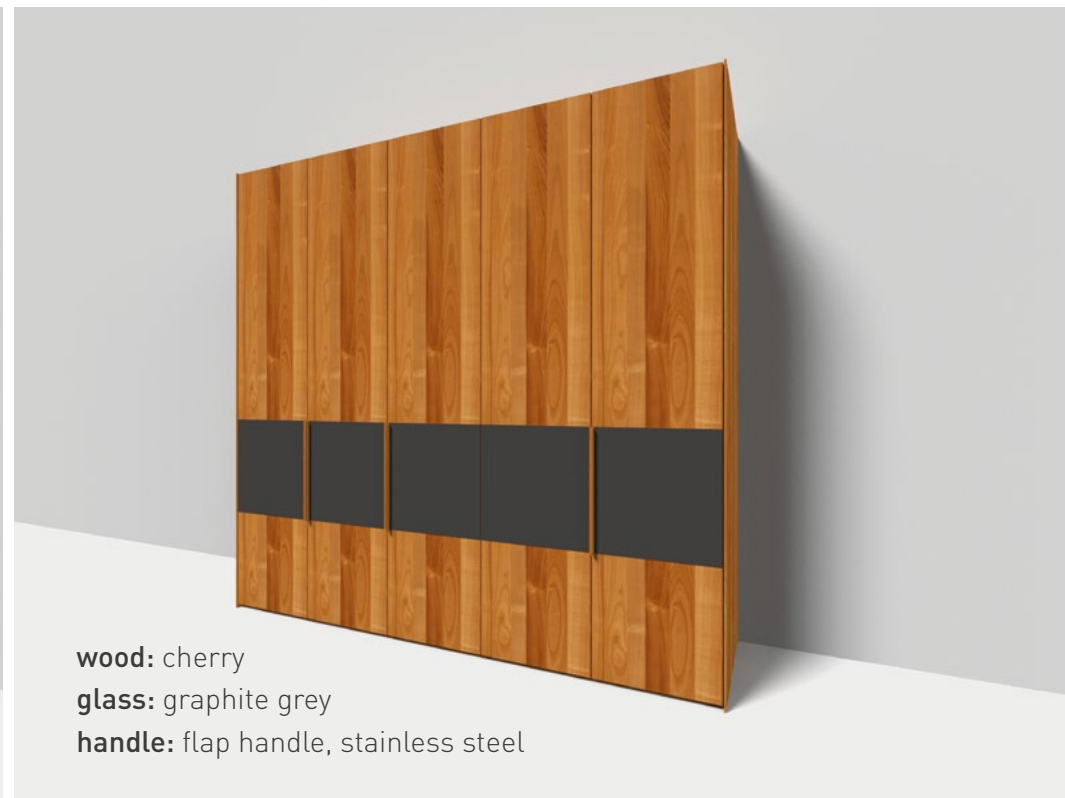

wood: cherry
glass: graphite grey
handle: flap handle, stainless steel