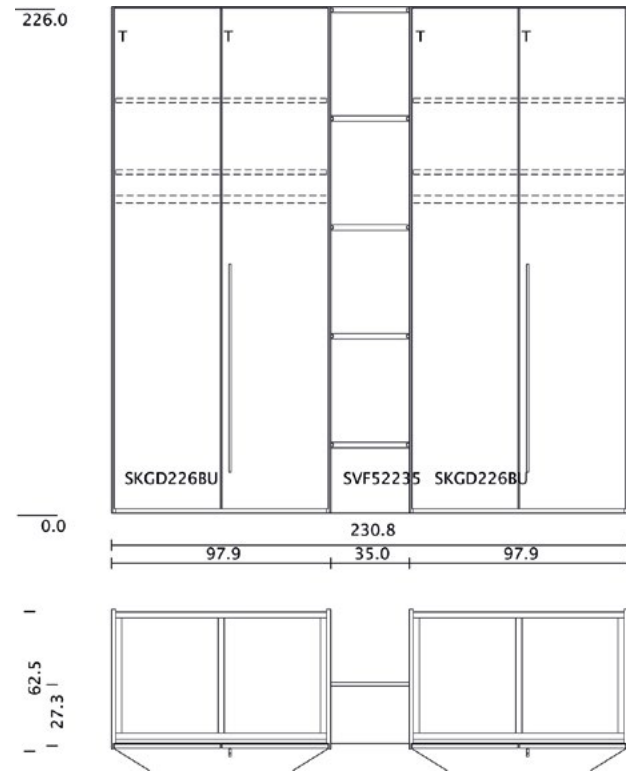

wood: walnut
glass: sand
handle: flap handle, stainless steel (incl. cornice)

wood: beech heartwood
glass: sludge
handle: cubic handle bar

TEAM 7

soft wardrobe 07

SDS 07

summary

wood: beech
handle: cubic handle bar
incl. cornice