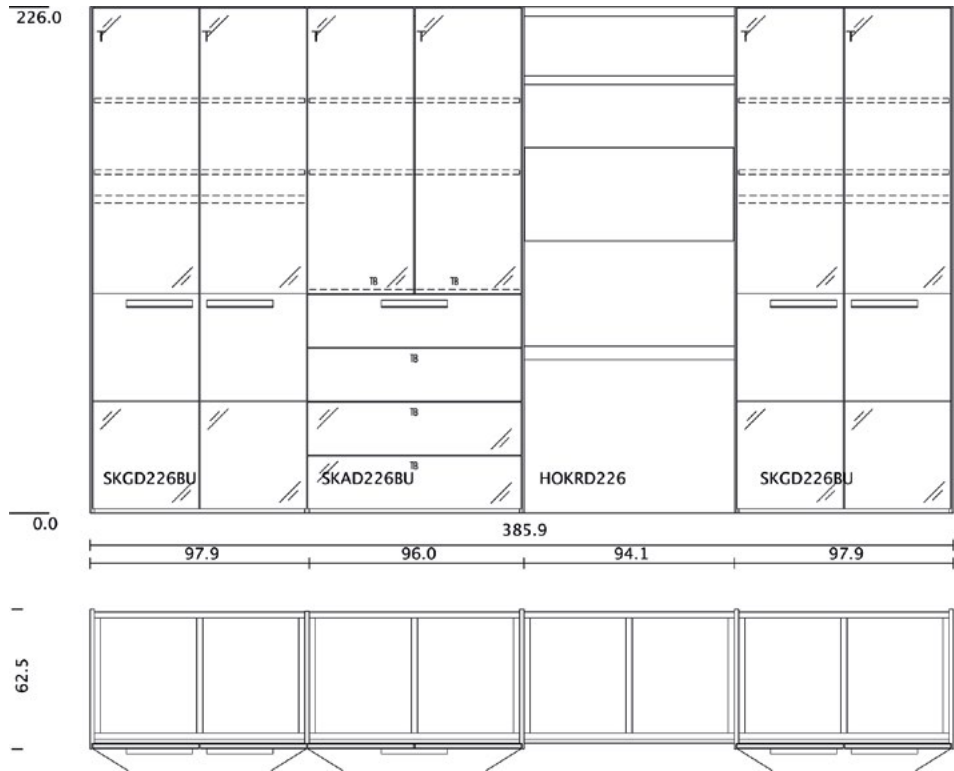

TEAM7

valore wardrobe 10

VDS 10