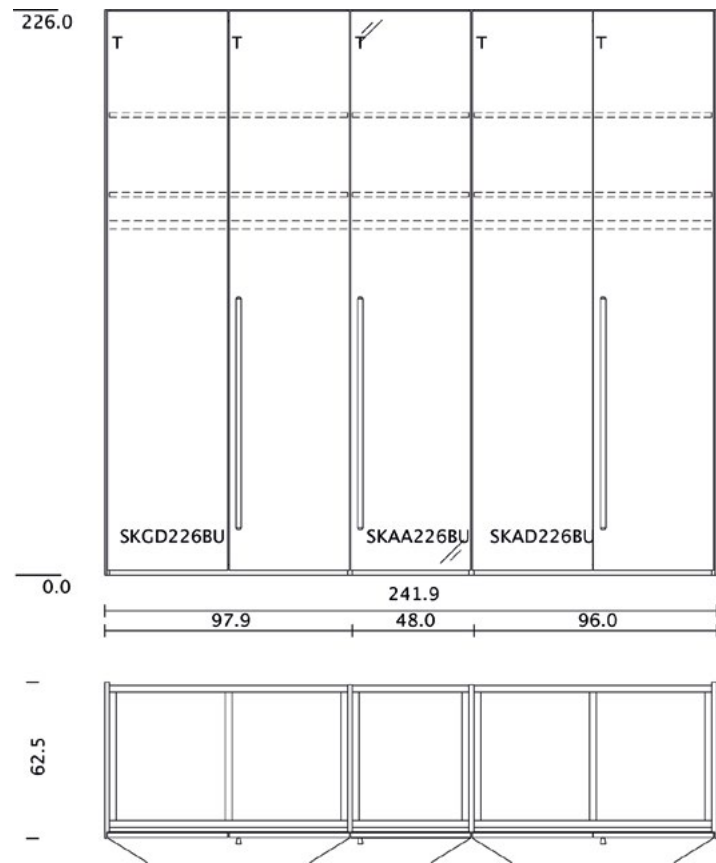

soft wardrobe 03

SDS 03