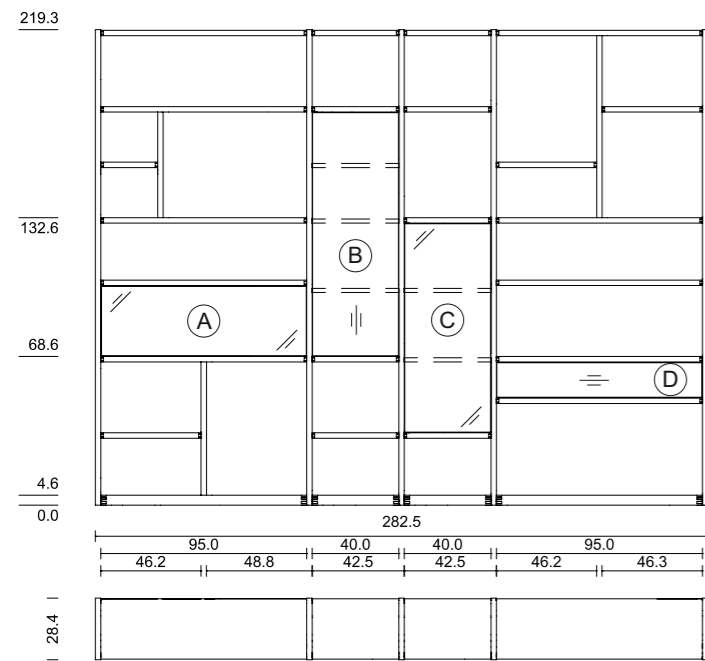

Holzart: Nussbaum
Glas: Klarglas

cubus Regal, CWW 105

TEAM7

cubus Regal, CWW 105

TEAM7

TEAM7

cusus Regal

CWW 105