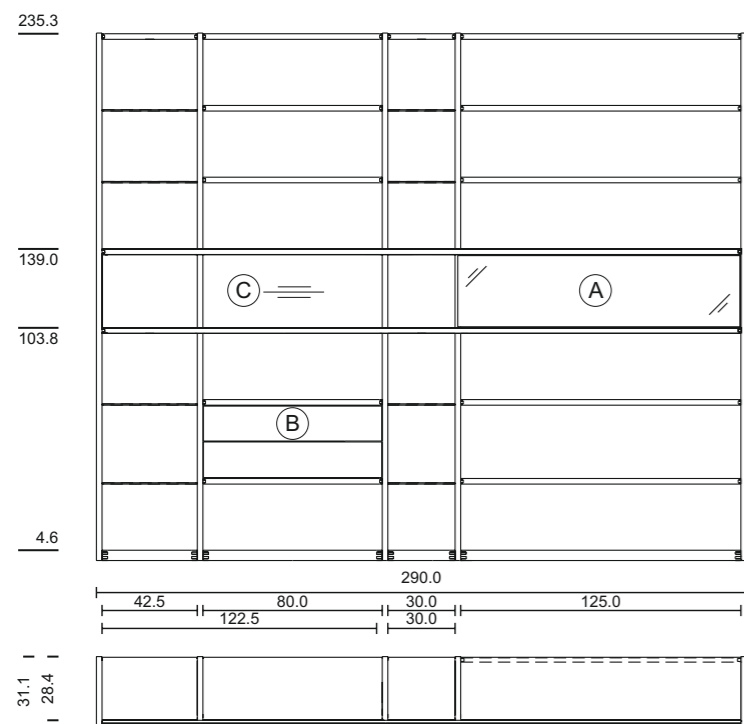

Holzart: Kirschbaum
Glas: taupe (oben), schwarz (Mitte), anthrazit (unten)

cubus Regal, CWW 102

TEAM7

cubus Regal, CWW 102

TEAM7

TEAM7

cusus Regal

CWW 102