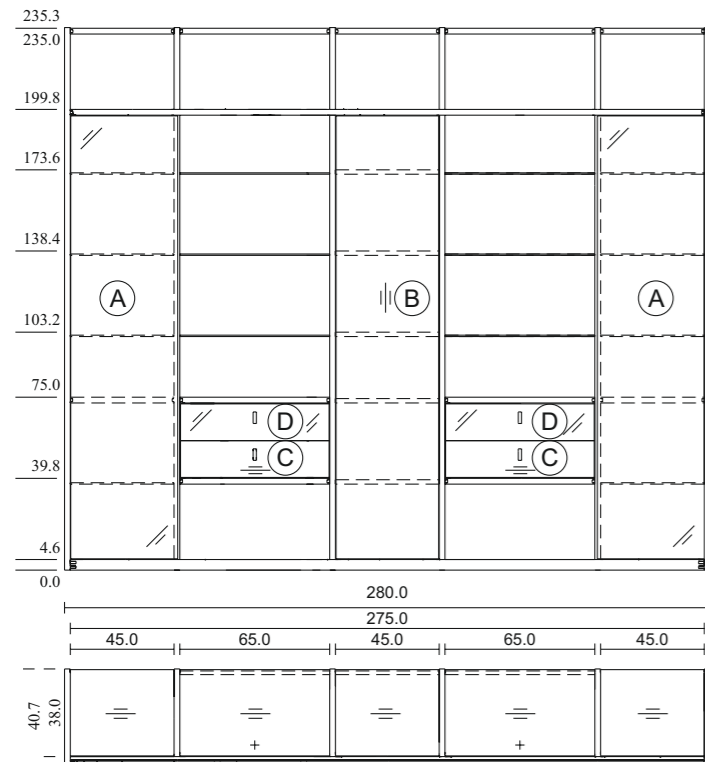

TEAM7

cusus Regal

CWW 82C