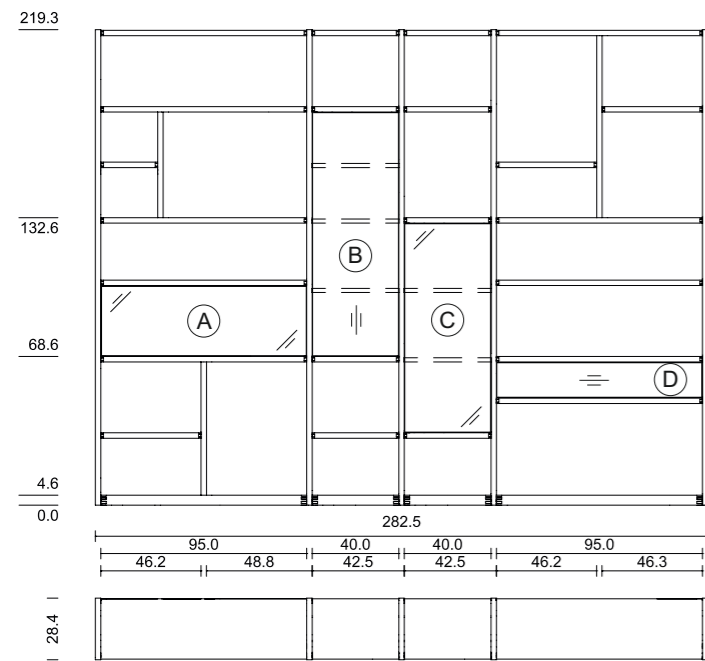

wood type: walnut
glass: clear glass

cubus shelf, CWW 105

TEAM7

cubus shelf, CWW 105

TEAM7

TEAM7

cube shelf

CWW 105