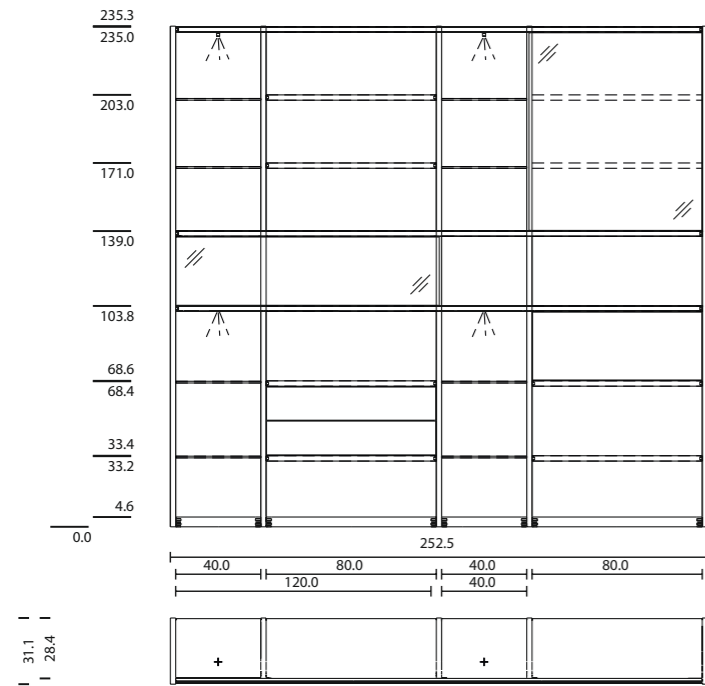

TEAM7

cube shelf

CWW 118

wood type: walnut
glass: taupe, natural white