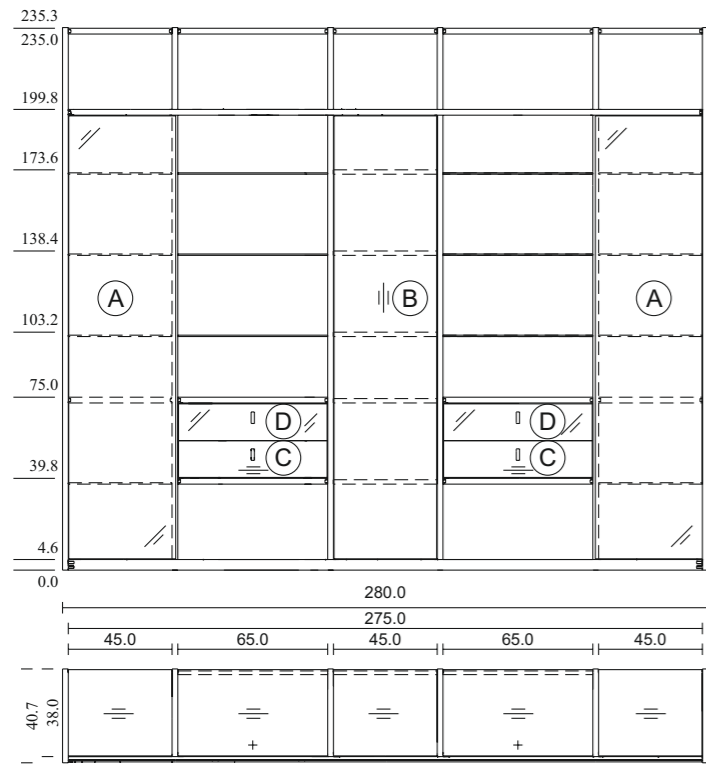

TEAM7

cubus shelf

CWW 82C