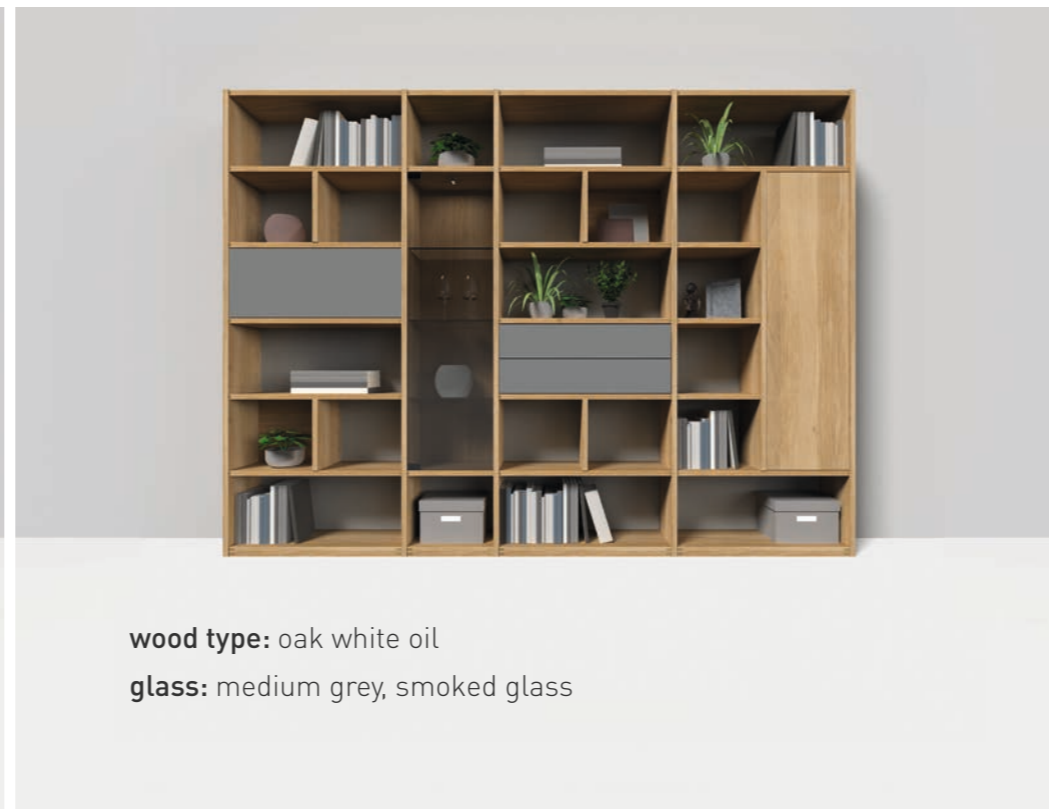

TEAM7

TEAM7

cubus shelf

CWW 108

summary

wood type: cherry
glass: white, clear glass

wood type: walnut
glass: steel, smoked glass

wood type: oak white oil
glass: medium grey, smoked glass