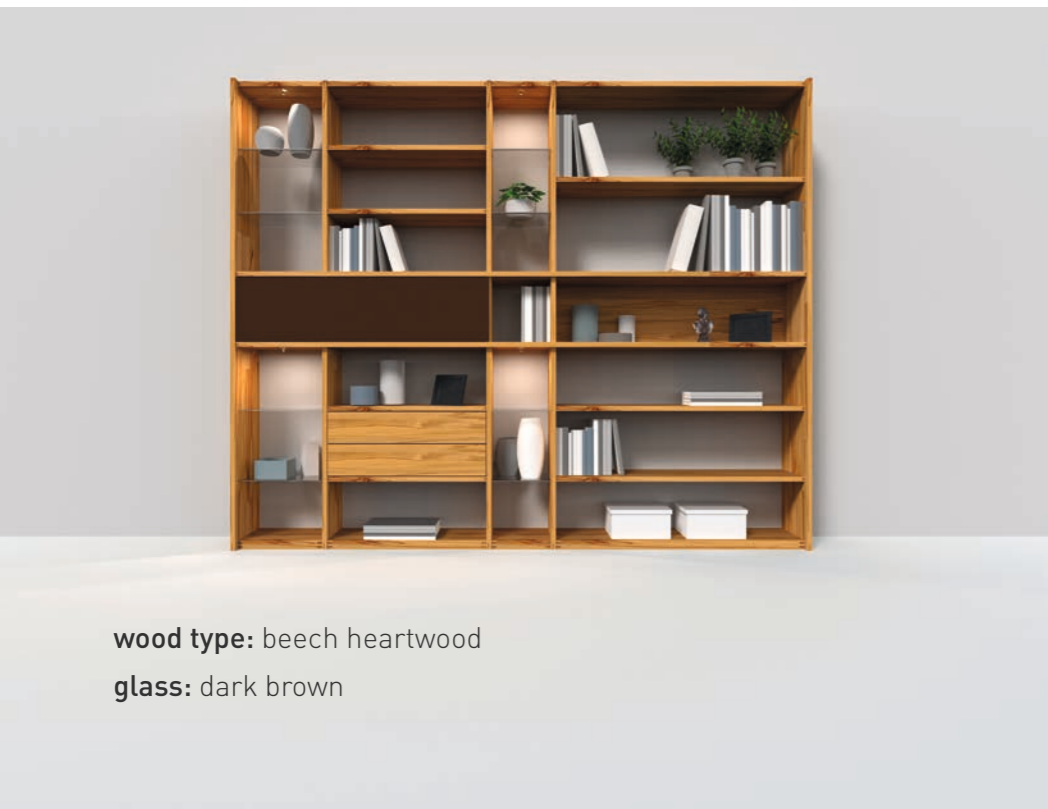

wood type: beech heartwood
glass: dark brown