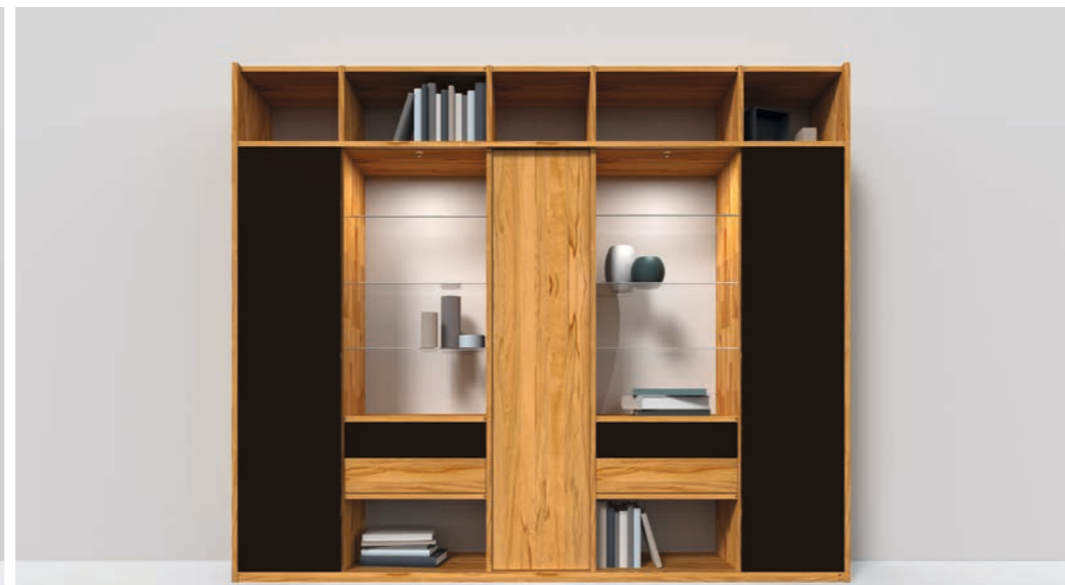

TEAM7

cubus shelf

CWW 82C

summary

wood type: oak
glass: white

wood type: alder
glass: taupe

wood type: beech heartwood
glass: dark brown

wood type: walnut
glass: bronze