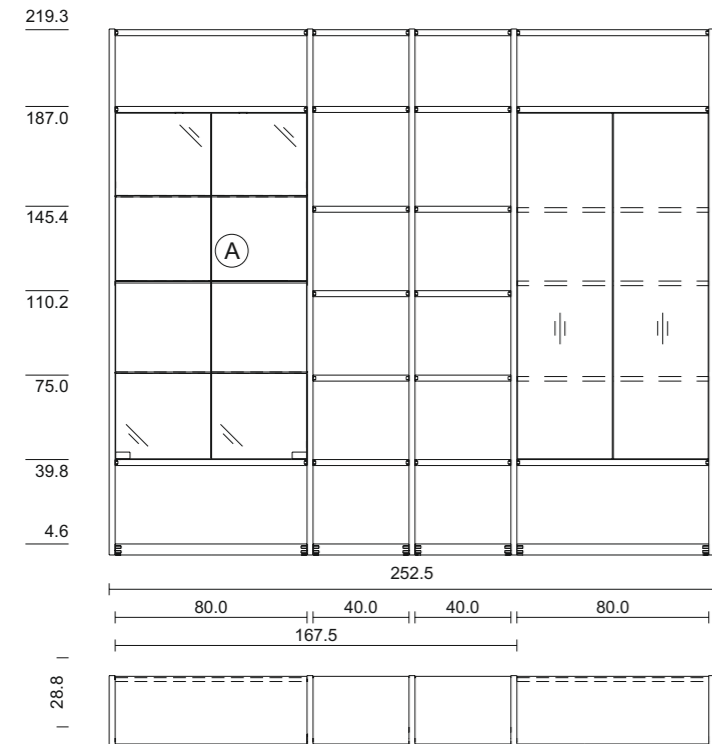

TEAM7

cubus shelf

CWW 103