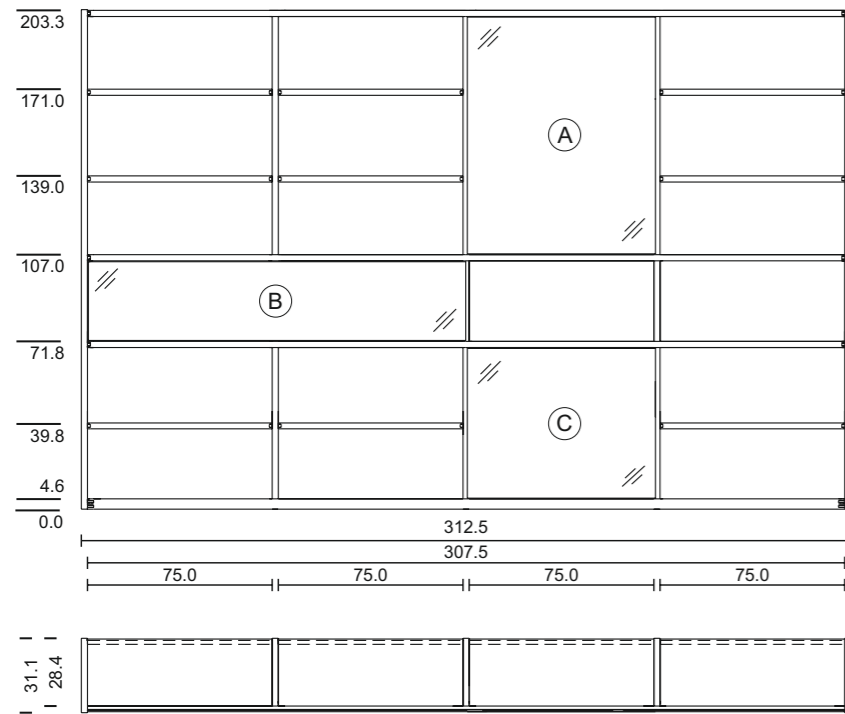

TEAM7

cubus shelf

CWW 98