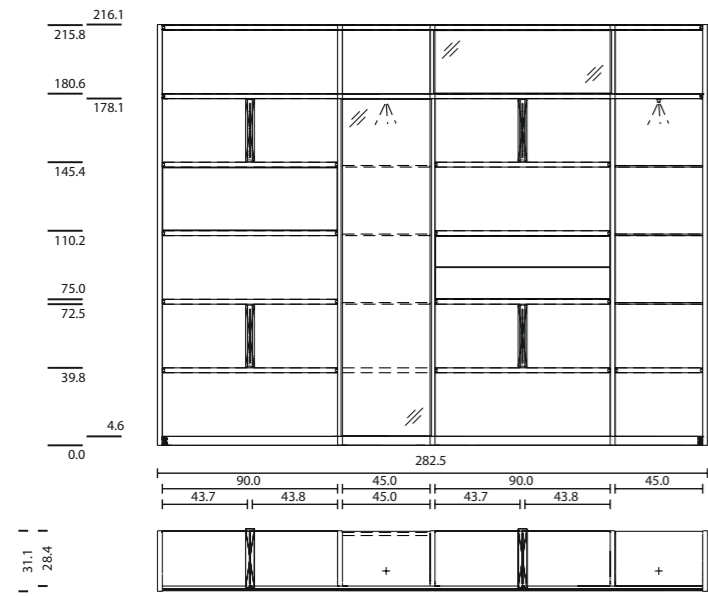

TEAM7

cubus shelf, CWW 120

TEAM7

TEAM 7

cube shelf CWW 120

wood type: walnut
glass: bronze, natural white

wood type: oak white oiled
glass: white, light grey

wood type: beech heartwood
glass: dark brown, natural white