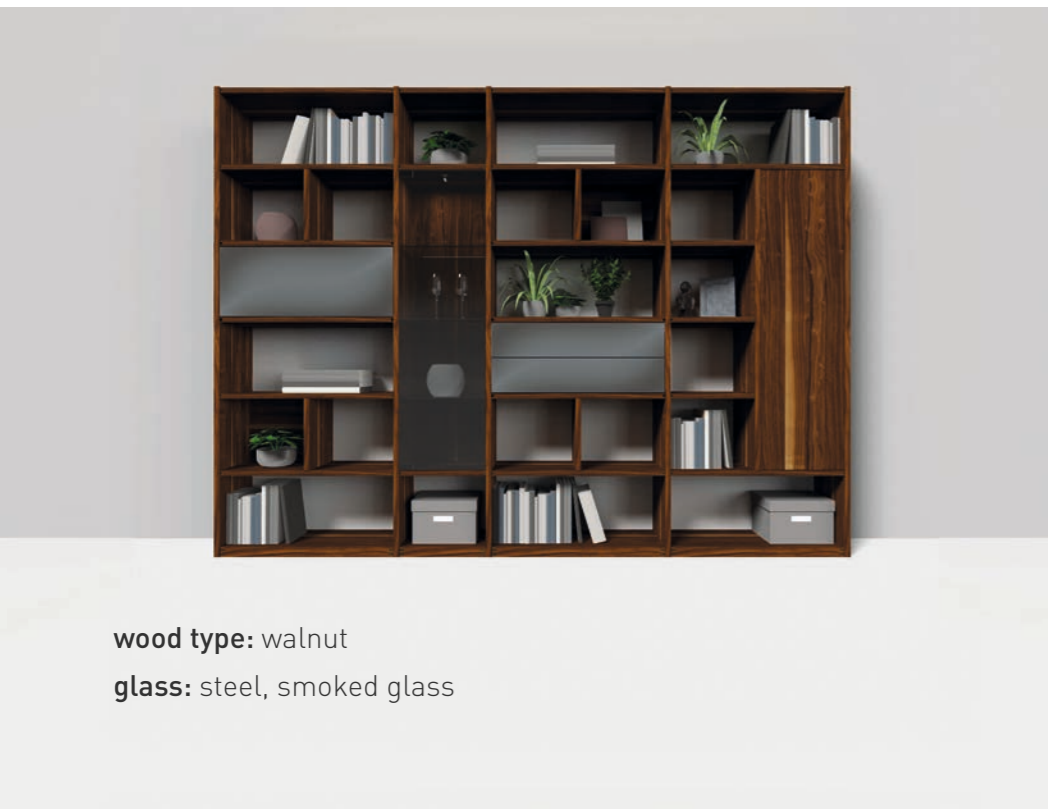

TEAM7

TEAM7

cubus shelf

CWW 108

summary

wood type: cherry
glass: white, clear glass

wood type: walnut
glass: steel, smoked glass

wood type: oak white oil
glass: medium grey, smoked glass