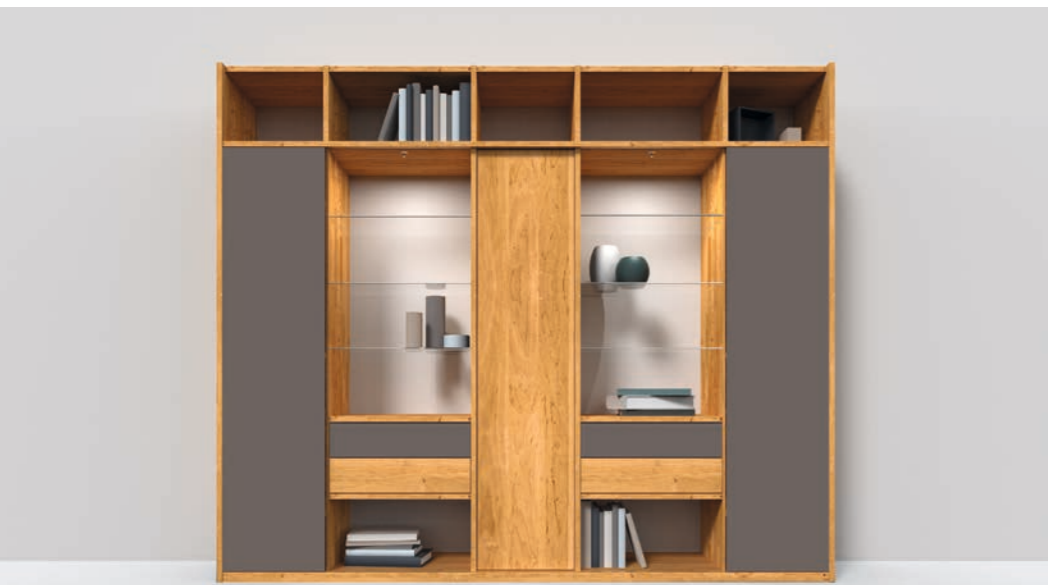

TEAM7

cubus shelf

CWW 82C

summary

wood type: oak
glass: white

wood type: alder
glass: taupe

wood type: beech heartwood
glass: dark brown

wood type: walnut
glass: bronze