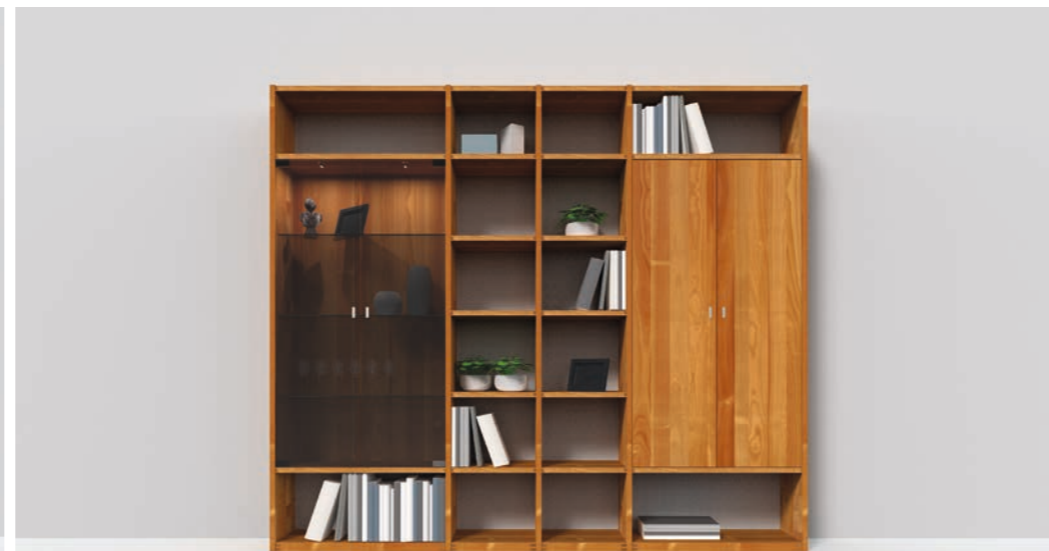

TEAM7

TEAM7

cubus shelf

CWW 103

summary

wood type: wild oak
glass: clear glass

wood type: beech heartwood
glass: clear glass

wood type: cherry
glass: smoked glass