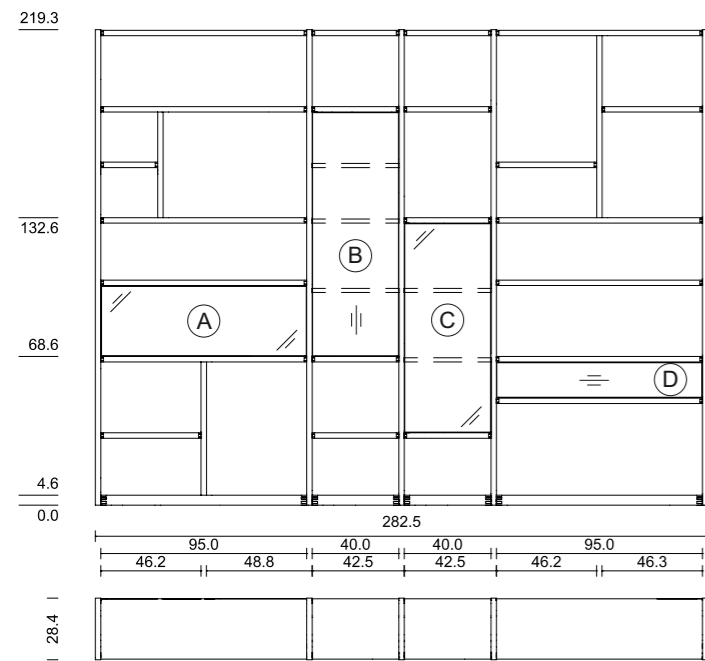

TEAM7

cubus shelf

CWW 108