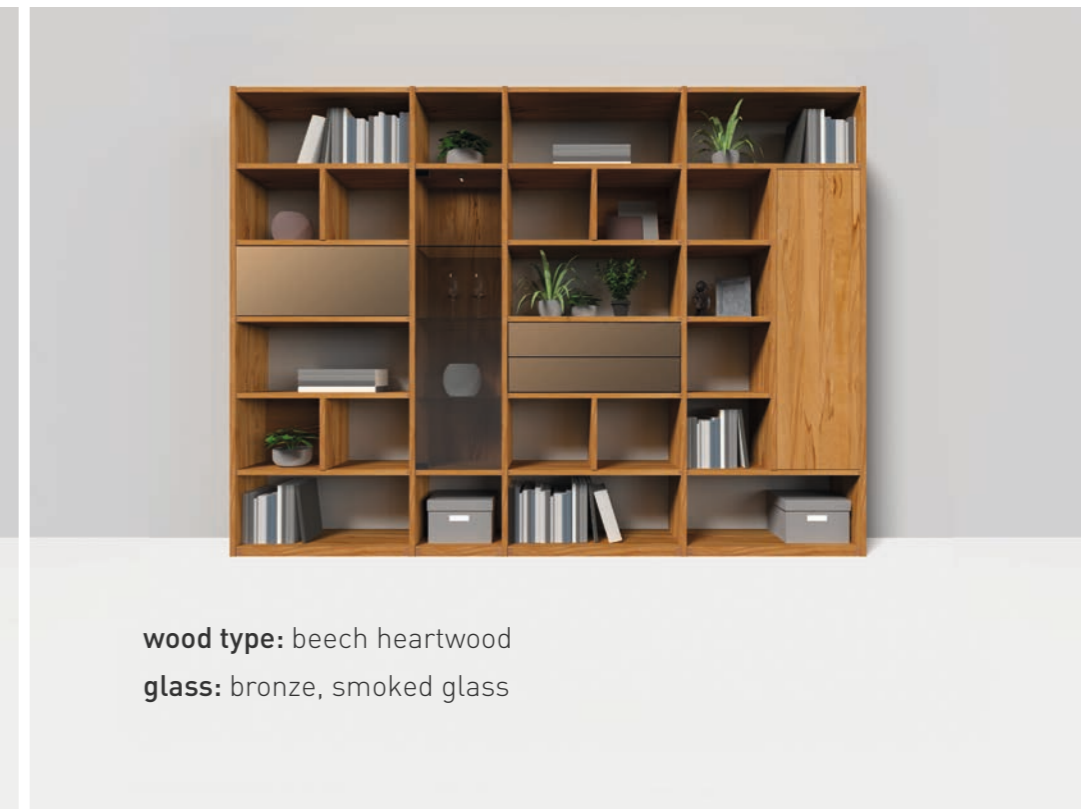

TEAM7

TEAM7

cubus shelf

CWW 108

summary

wood type: cherry
glass: white, clear glass

wood type: walnut
glass: steel, smoked glass

wood type: oak white oil
glass: medium grey, smoked glass