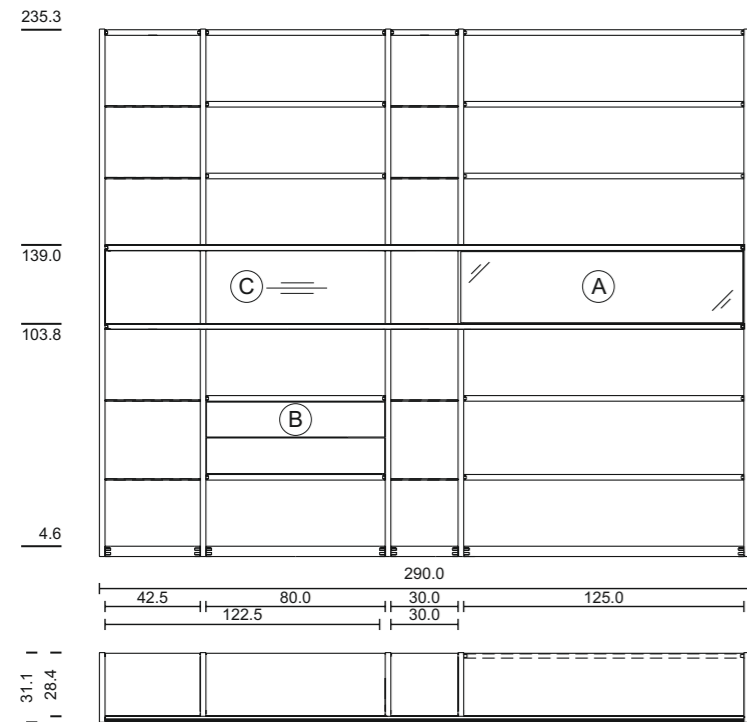

wood type: cherry
glass: taupe (top), black (middle), anthracite (bottom)

cubus shelf, CWW 102

TEAM7

cubus shelf, CWW 102

TEAM7

TEAM7

cubus shelf

CWW 102