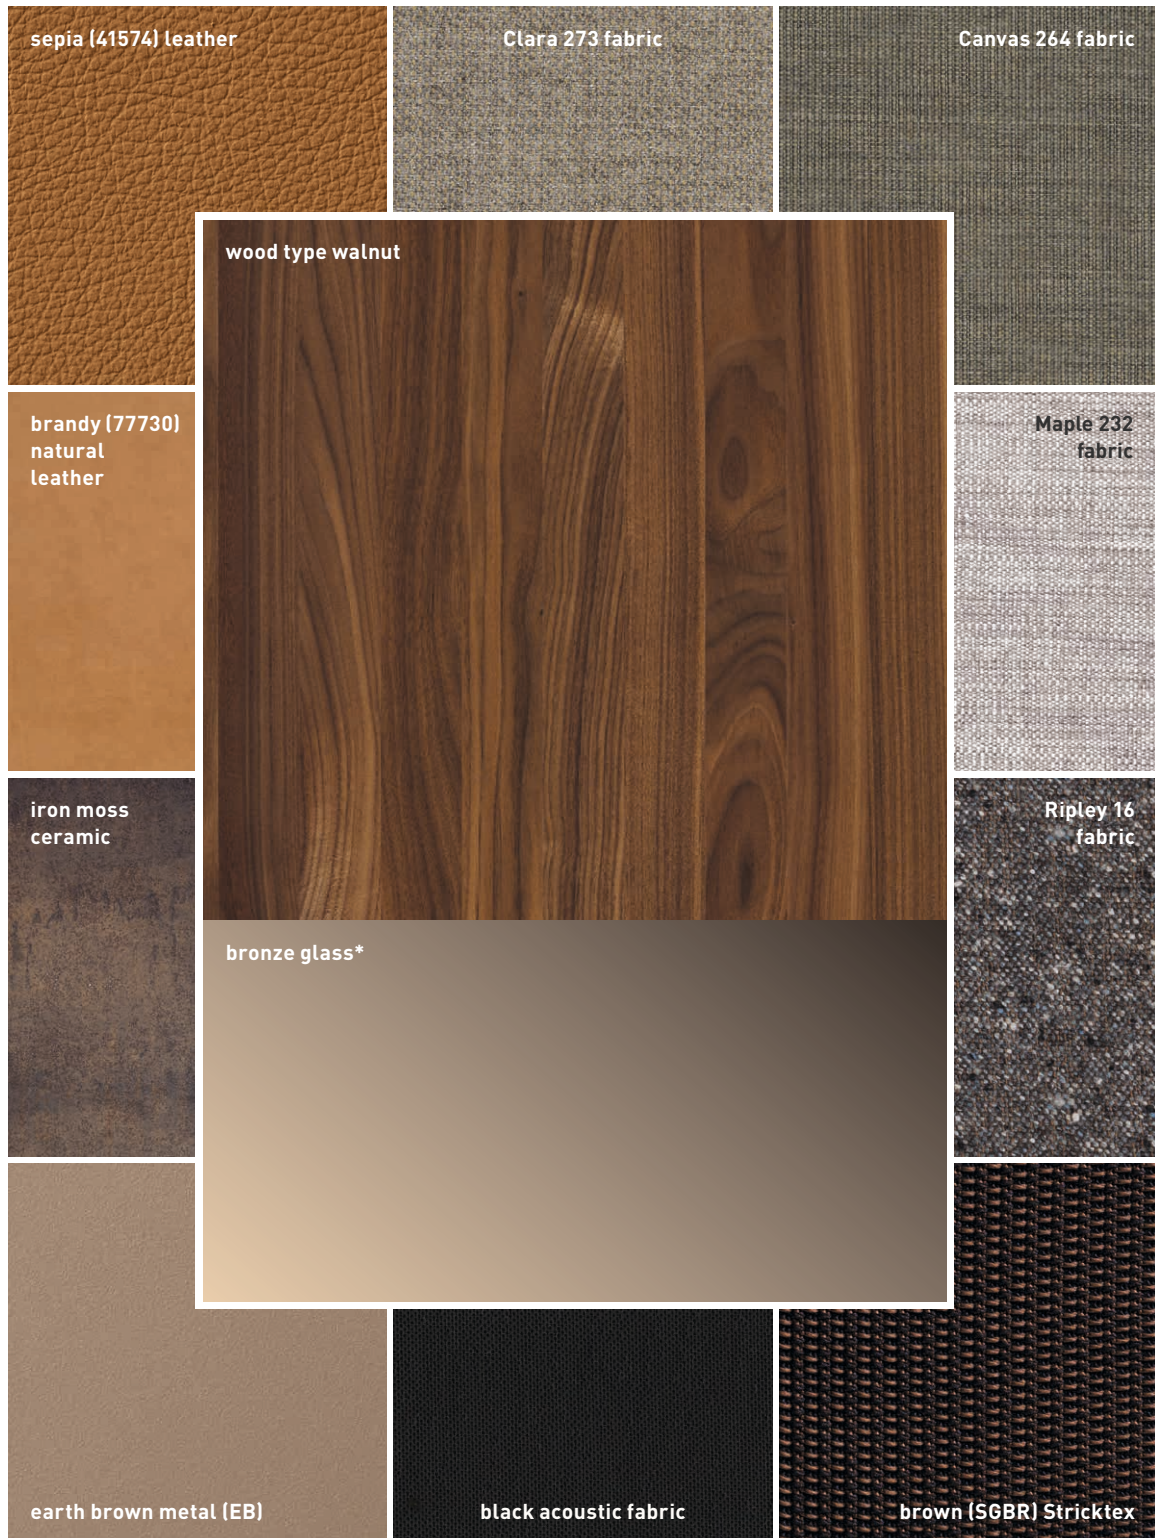

colour recommendations

for walnut/bronze glass

*coloured glass only matt

Colours may differ for technical reasons due to printing! Use original TEAM 7 samples when advising customers.