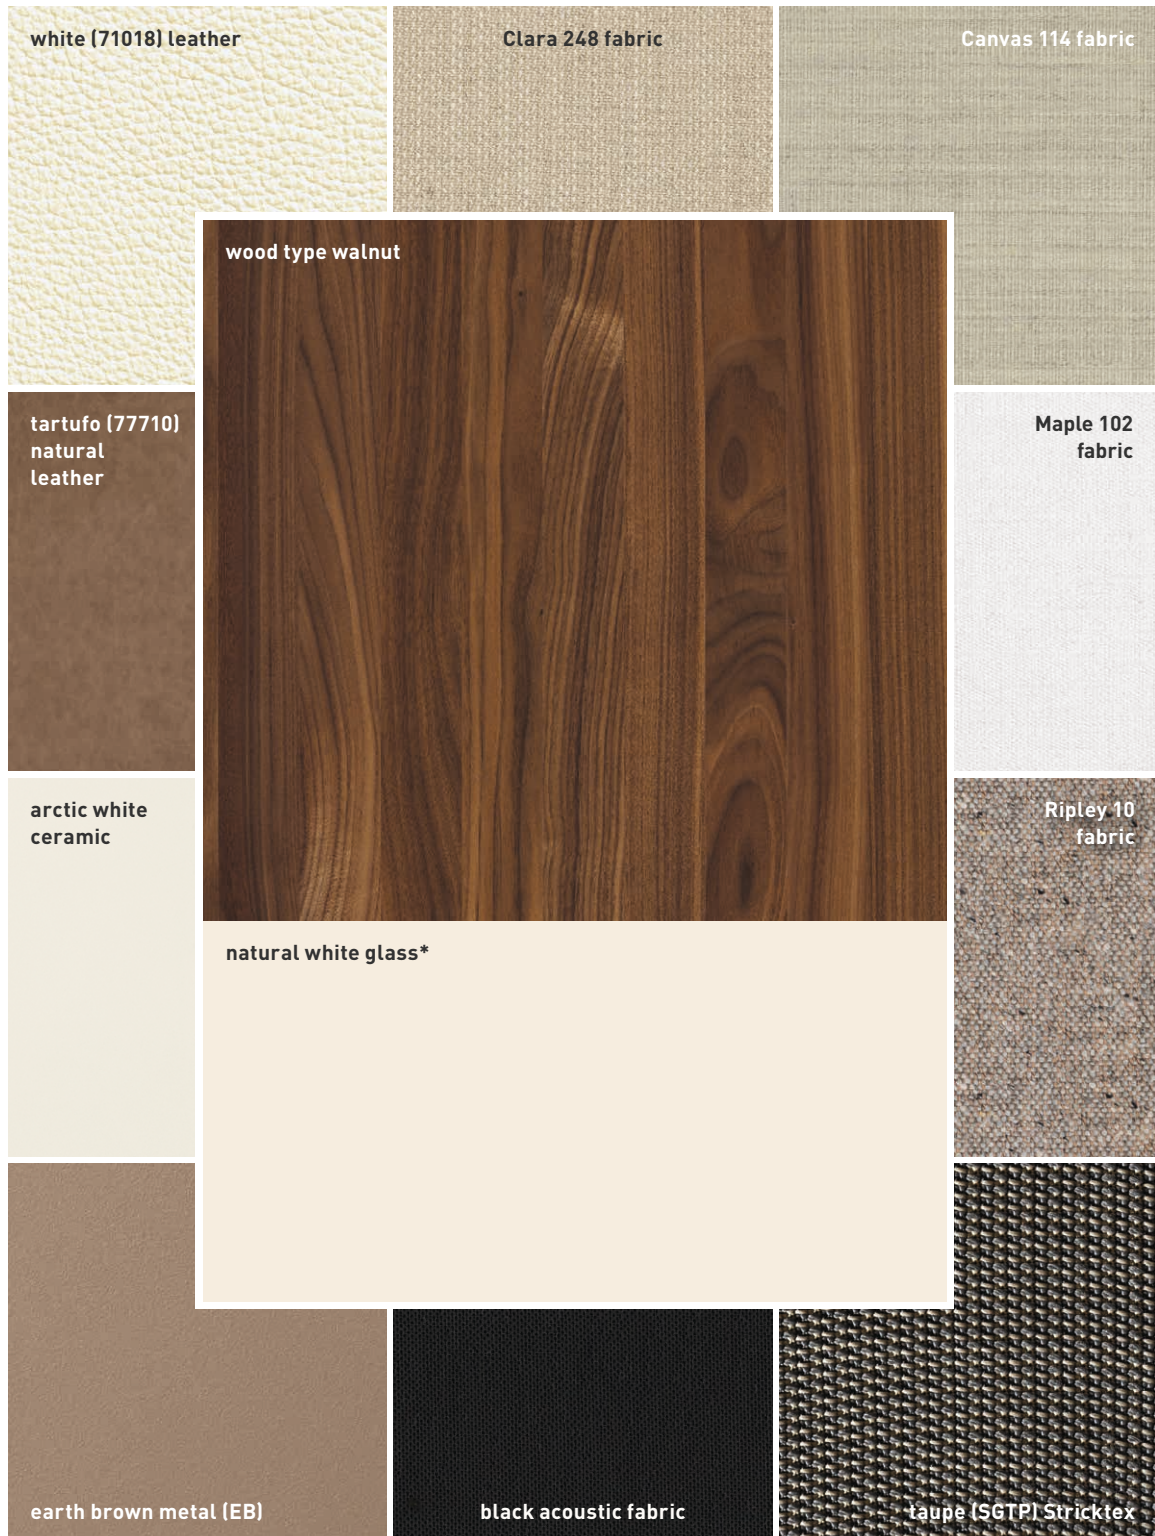

colour recommendations

for walnut/natural white glass

*coloured glass glossy or matt

Colours may differ for technical reasons due to printing! Use original TEAM 7 samples when advising customers.