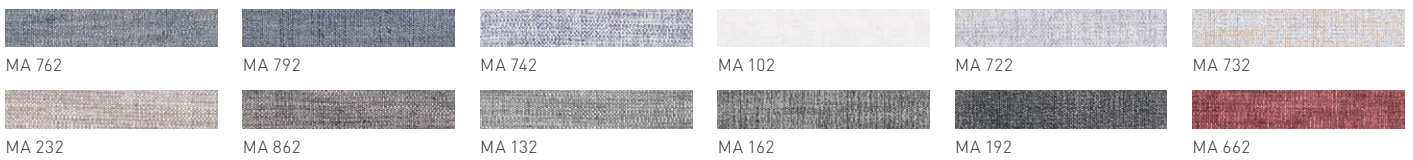

black (77750)

fabric colours

Canvas

Clara

Maple

Ripley (available for the **flor** chair and bench, the chair families **lui** and **aye**, as well as for the **mylon** chair and **yps** bench)

Stricktex

loudspeaker fabrics