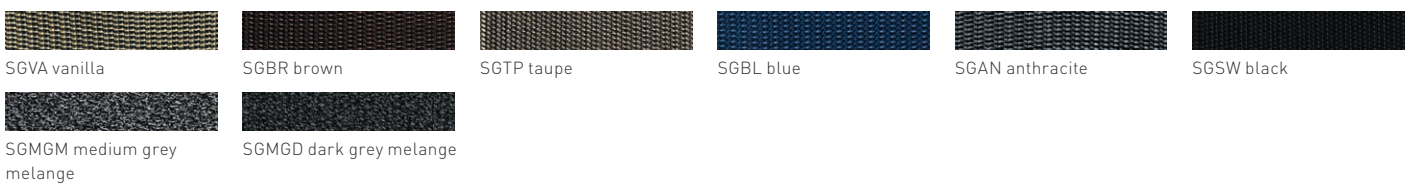

glossy or matt | glass surfaces in a colour of your choice (see available colours on NCS colour charts, surcharge applies)

white (optiwhite)

natural white (optiwhite)

sand (optiwhite)

pebble (optiwhite)

taupe (optiwhite)

sludge (optiwhite)

dark brown

light grey (optiwhite)

medium grey (optiwhite)

anthracite

graphite grey (optiwhite)

black

pearl (matt only)

black (70001)

cognac (70003)

dark brown (70002)

natural leather L7

tartufo (77710)

umbra (77720)

brandy (77730)

brown (77740)

black (77750)

fabric colours

Canvas

Clara

Maple

Ripley (available for the **flor** chair and bench, the chair families **lui** and **aye**, as well as for the **mylon** chair and **yps** bench)

Stricktex

loudspeaker fabrics