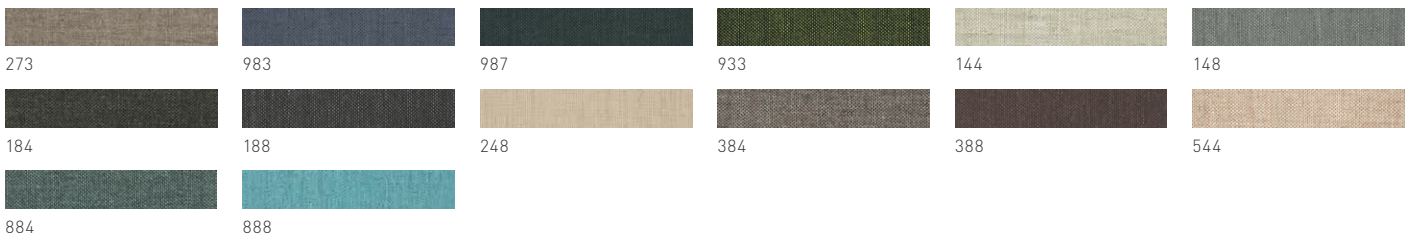

fabric colours

Canvas

Clara

Maple

Ripley (available for the **flor** chair and bench, the chair families **lui** and **aye**, as well as for the **mylon** chair and **yps** bench)

Stricktex

loudspeaker fabrics

metal colours