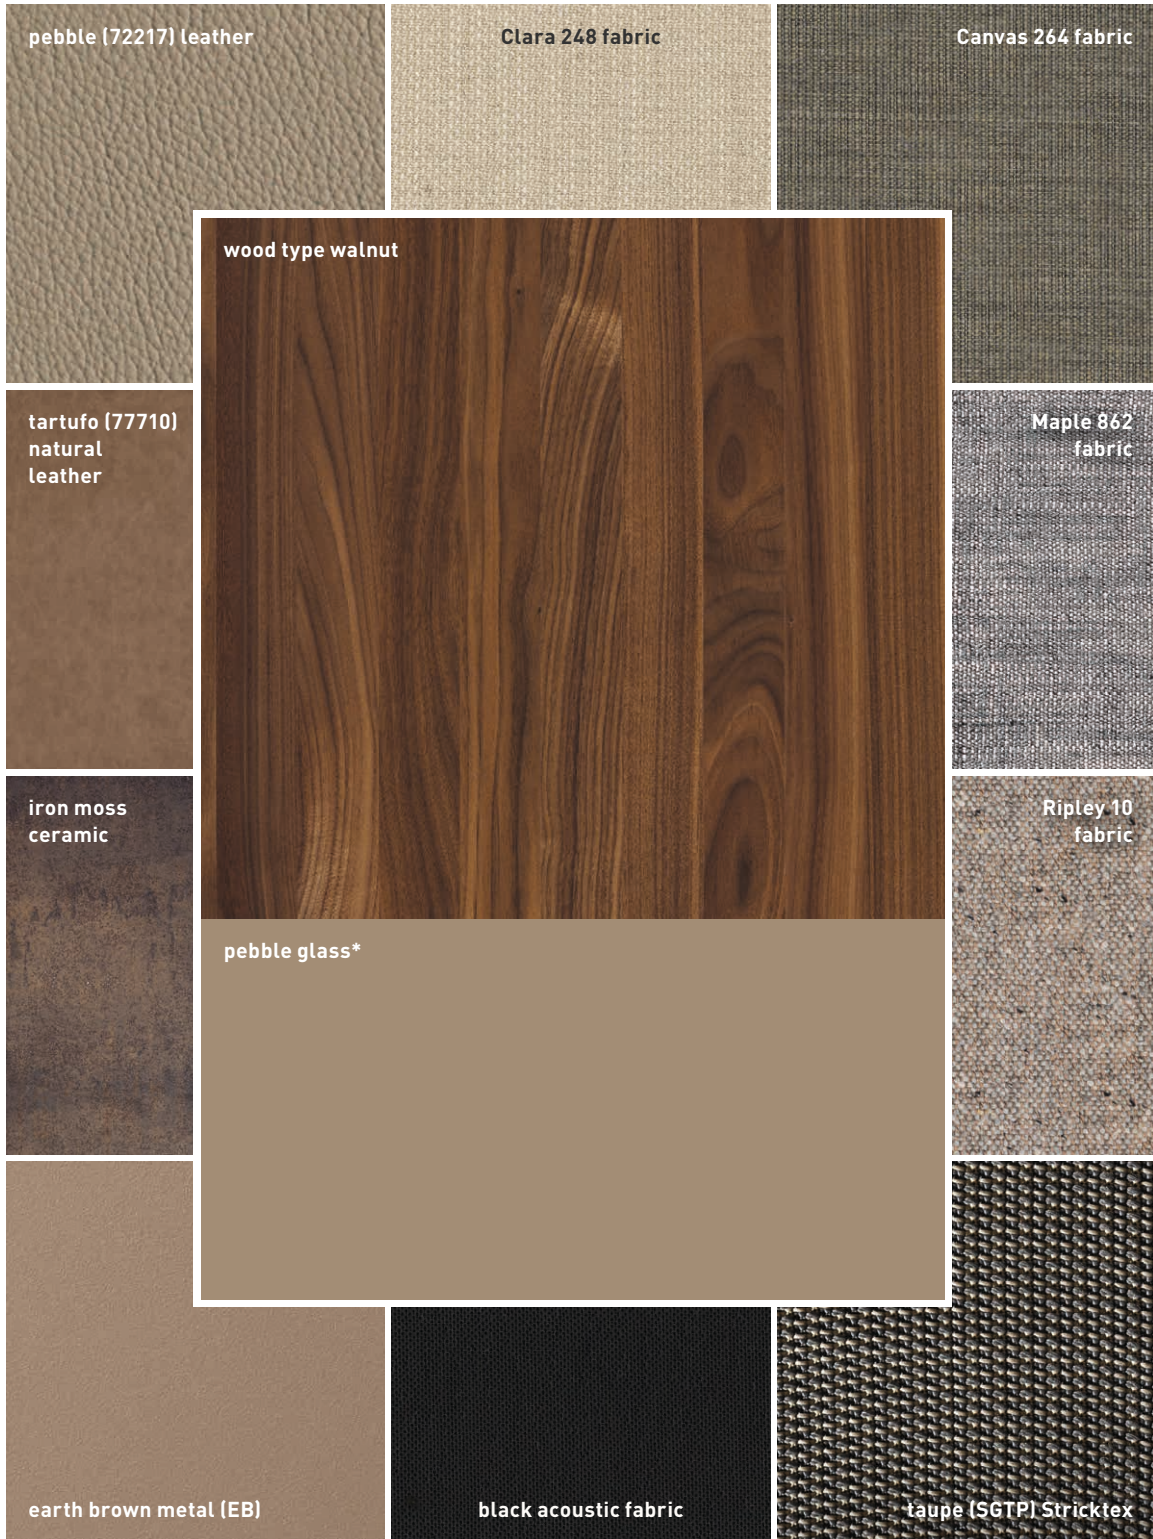

colour recommendations

for walnut/pebble glass

*coloured glass glossy or matt

Colours may differ for technical reasons due to printing! Use original TEAM 7 samples when advising customers.