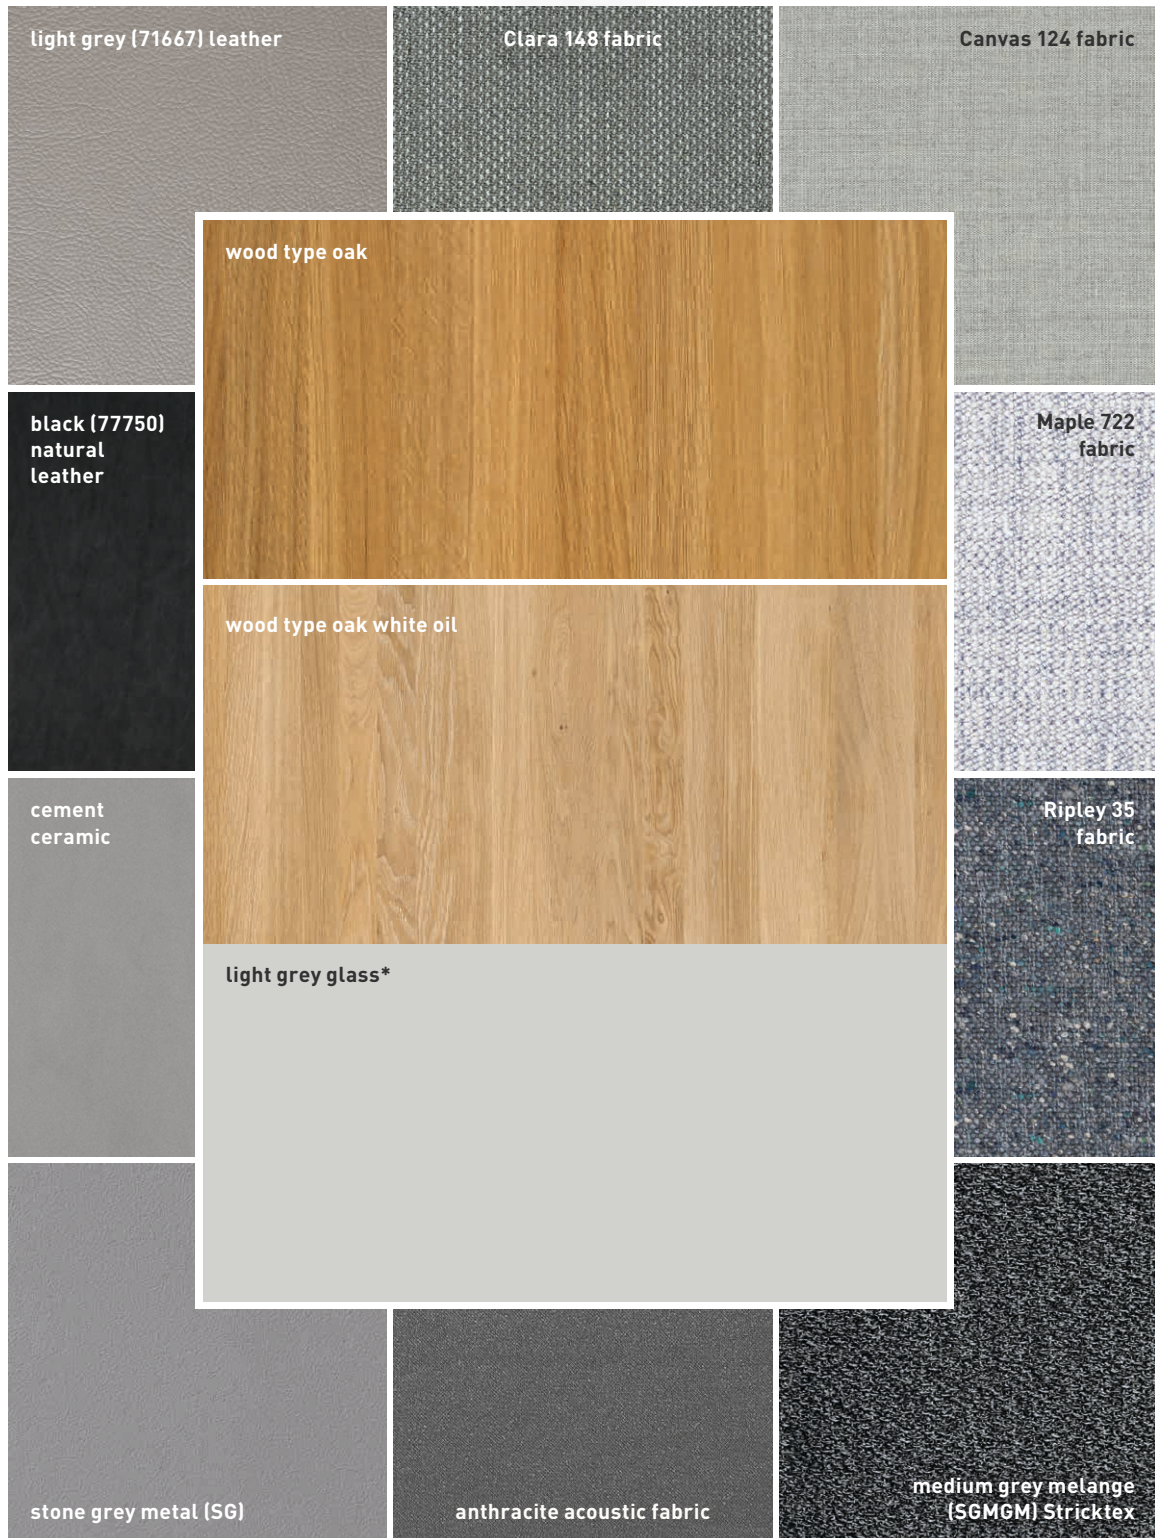

colour recommendations

for oak and oak white oil/light grey glass

*coloured glass glossy or matt

Colours may differ for technical reasons due to printing! Use original TEAM 7 samples when advising customers.