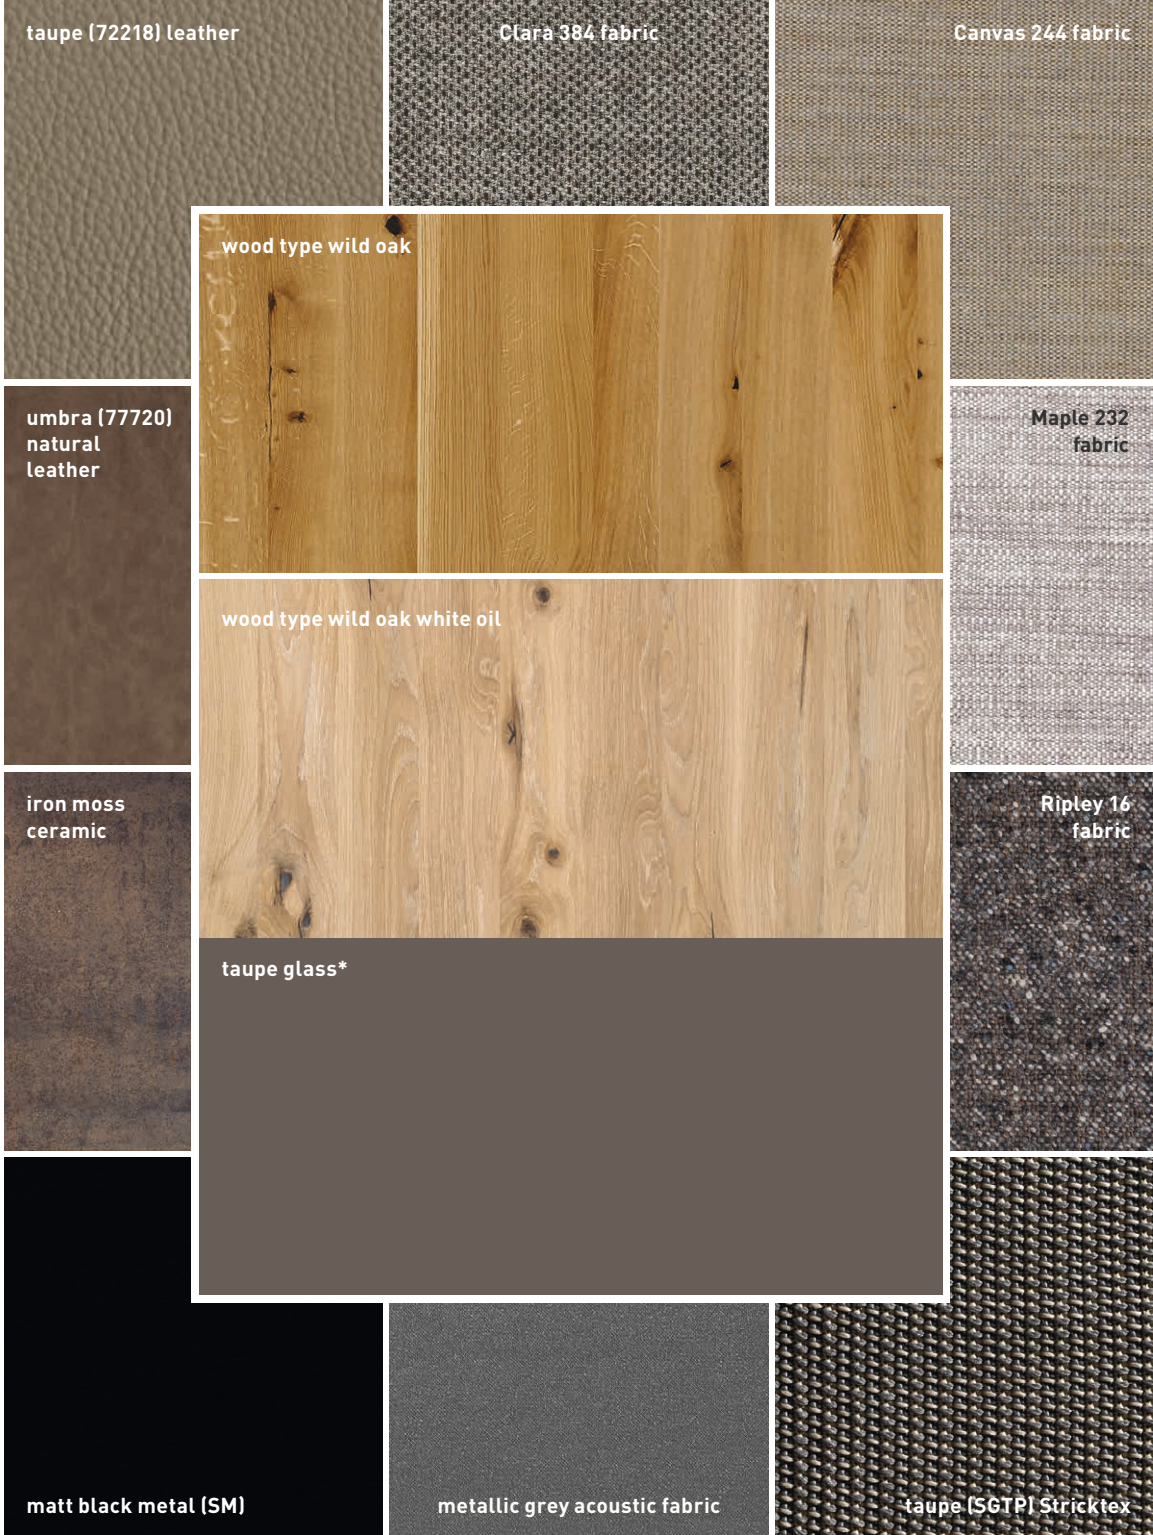

*coloured glass only matt

Colours may differ for technical reasons due to printing! Use original TEAM 7 samples when advising customers.

colour recommendations

for wild oak and wild oak white oil/taupe glass