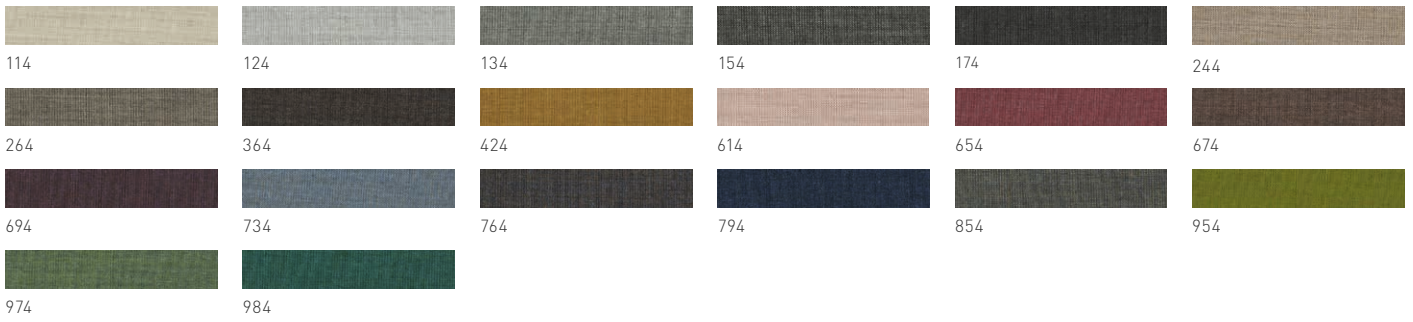

fabric colours

Canvas