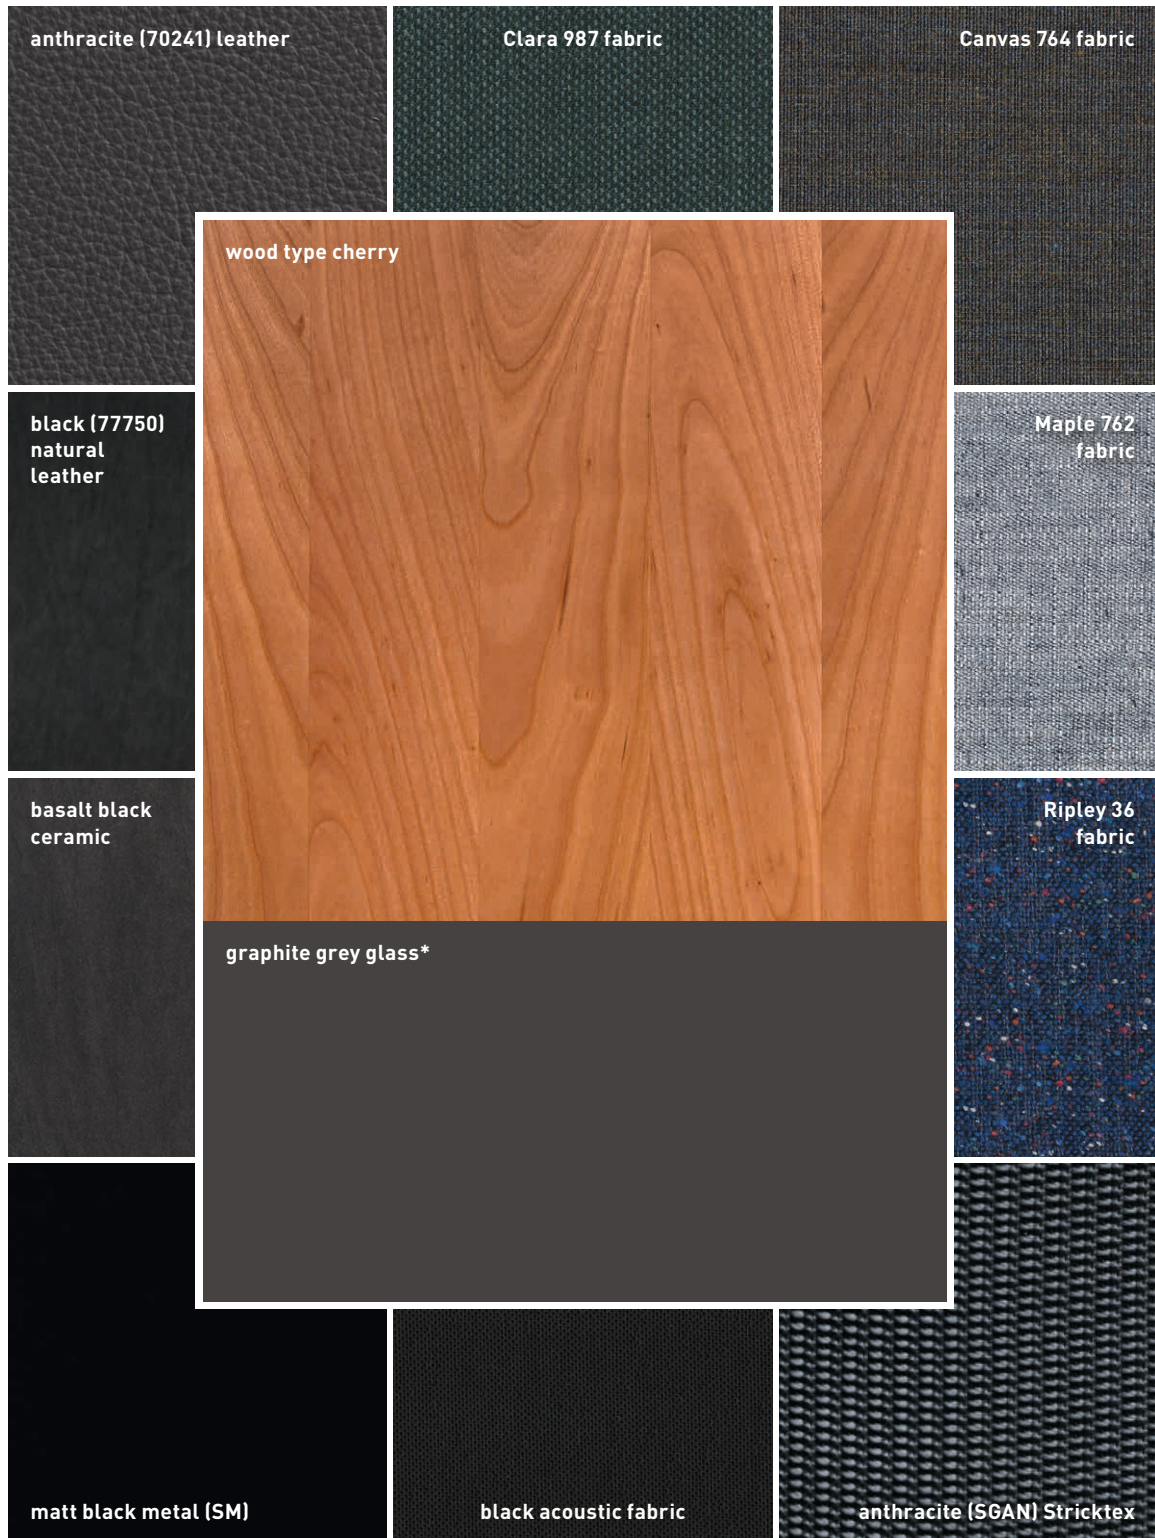

colour recommendations

for cherry/graphite grey glass

*coloured glass glossy or matt

Colours may differ for technical reasons due to printing! Use original TEAM 7 samples when advising customers.