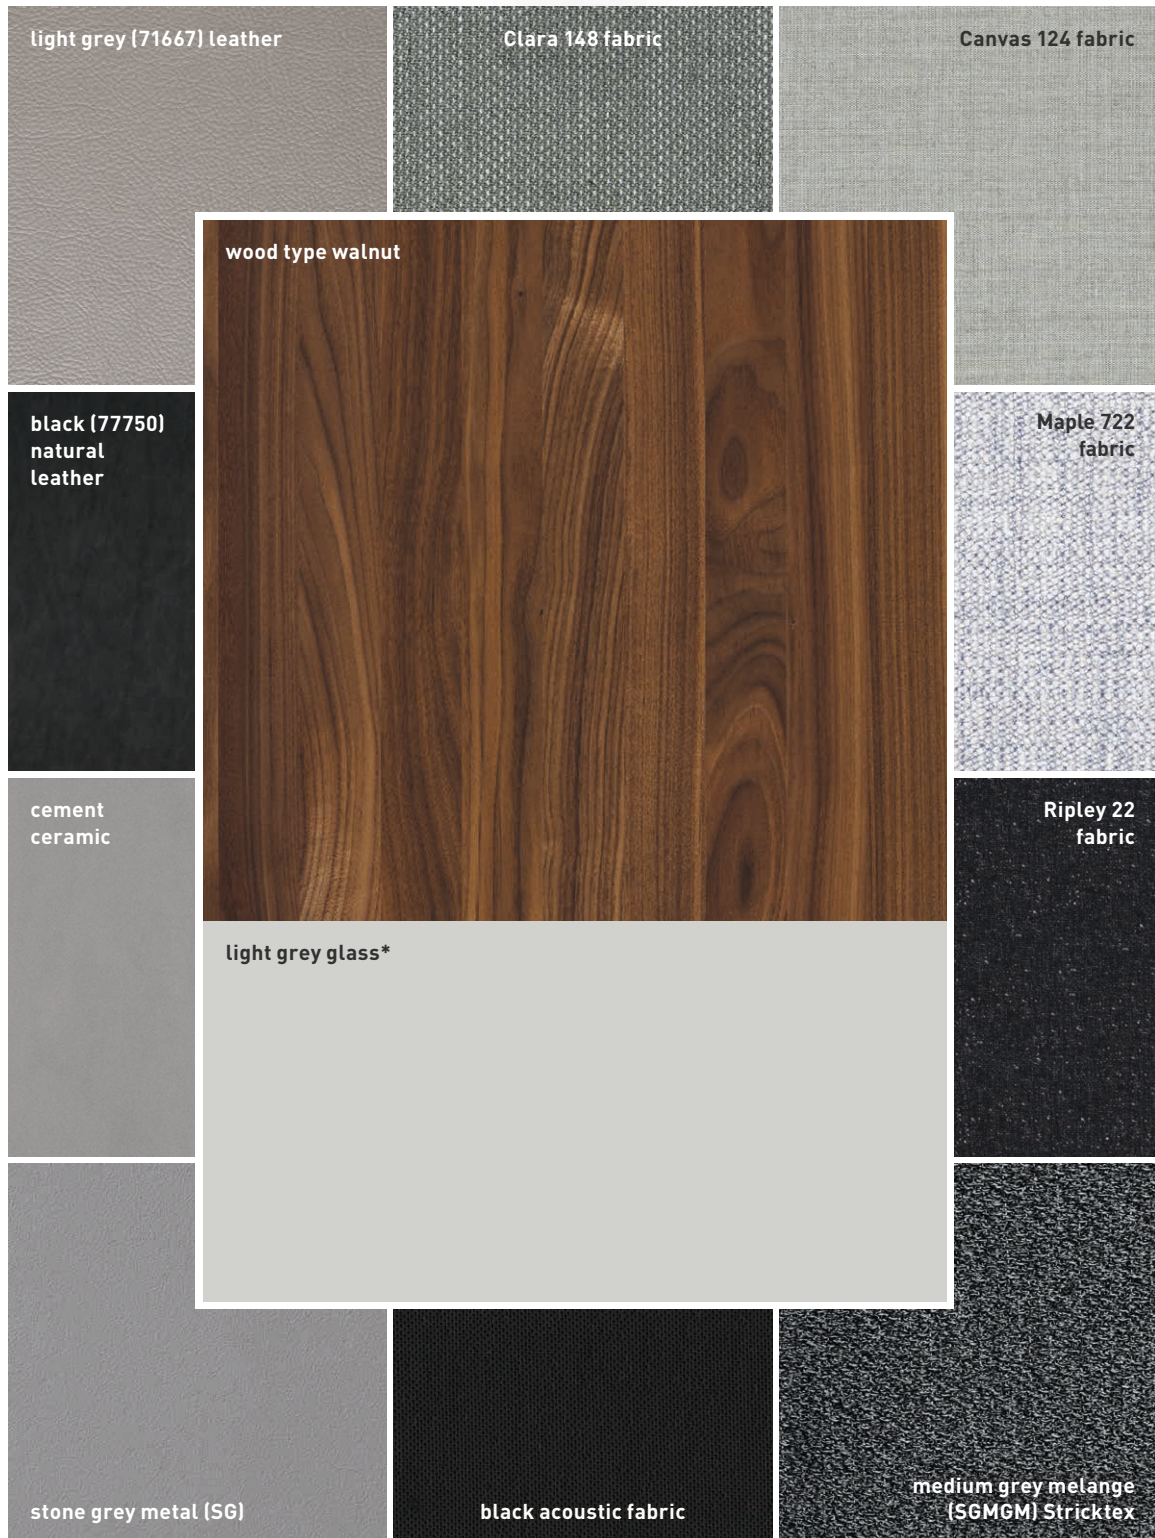

colour recommendations

for walnut/light grey glass

*coloured glass glossy or matt

Colours may differ for technical reasons due to printing! Use original TEAM 7 samples when advising customers.